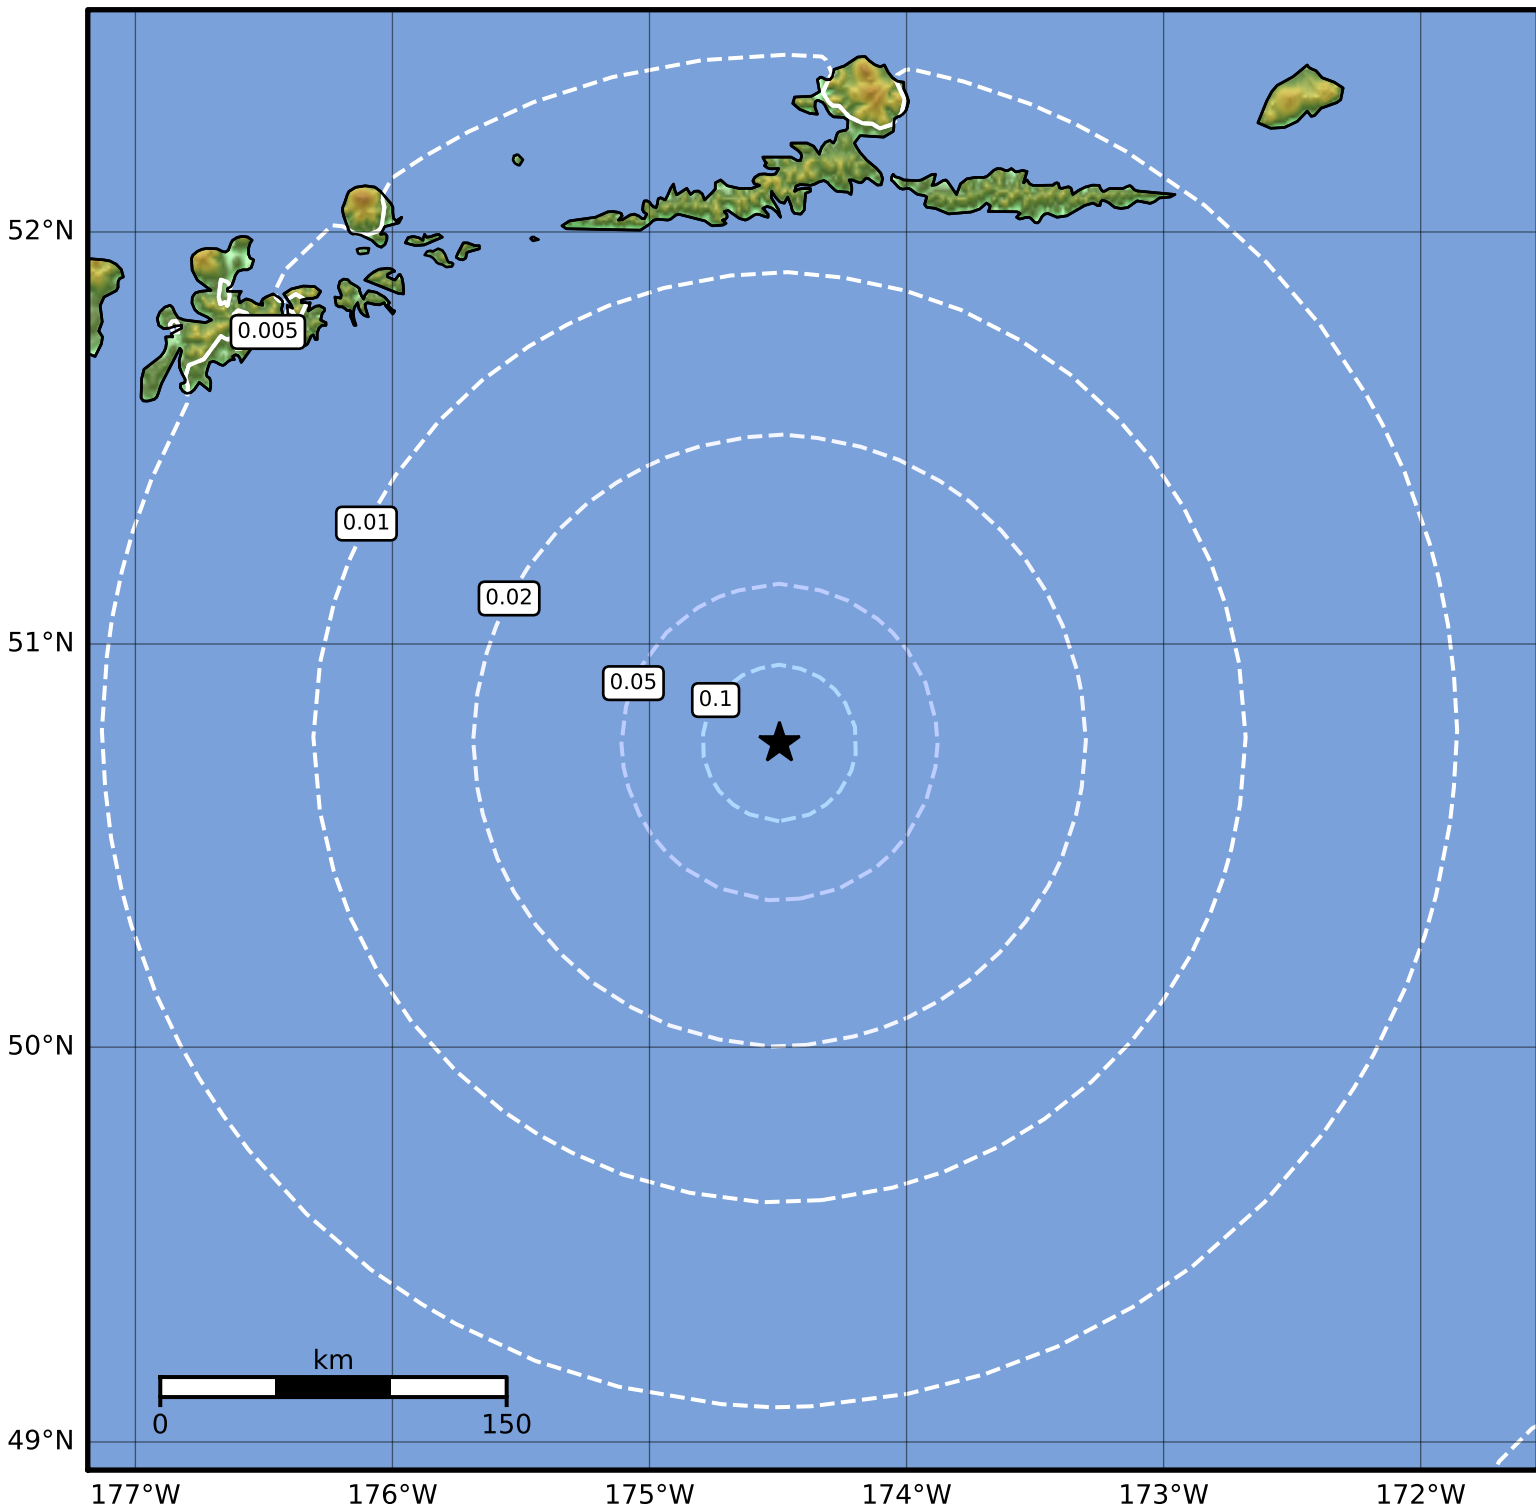

1.0 Second Peak Spectral Acceleration Map Alaska Earthquake Center  
 ShakeMap: 161 km (100 miles) S of Atka  
 Apr 22, 2023 12:54:53 UTC M4.2 N50.76 W174.49 Depth: 27.0km ID:ak02355fn356

<b>SA(1.0) (%g)</b>	<b>0.1</b>	<b>0.2</b>	<b>0.5</b>	<b>1</b>	<b>2</b>	<b>5</b>	<b>10</b>	<b>20</b>	<b>50</b>	<b>100</b>	<b>200</b>
---------------------	------------	------------	------------	----------	----------	----------	-----------	-----------	-----------	------------	------------

Scale based on Worden et al. (2012)

Version 2: Processed 2023-04-22T16:22:23Z

△ Seismic Instrument ○ Reported Intensity

★ Epicenter