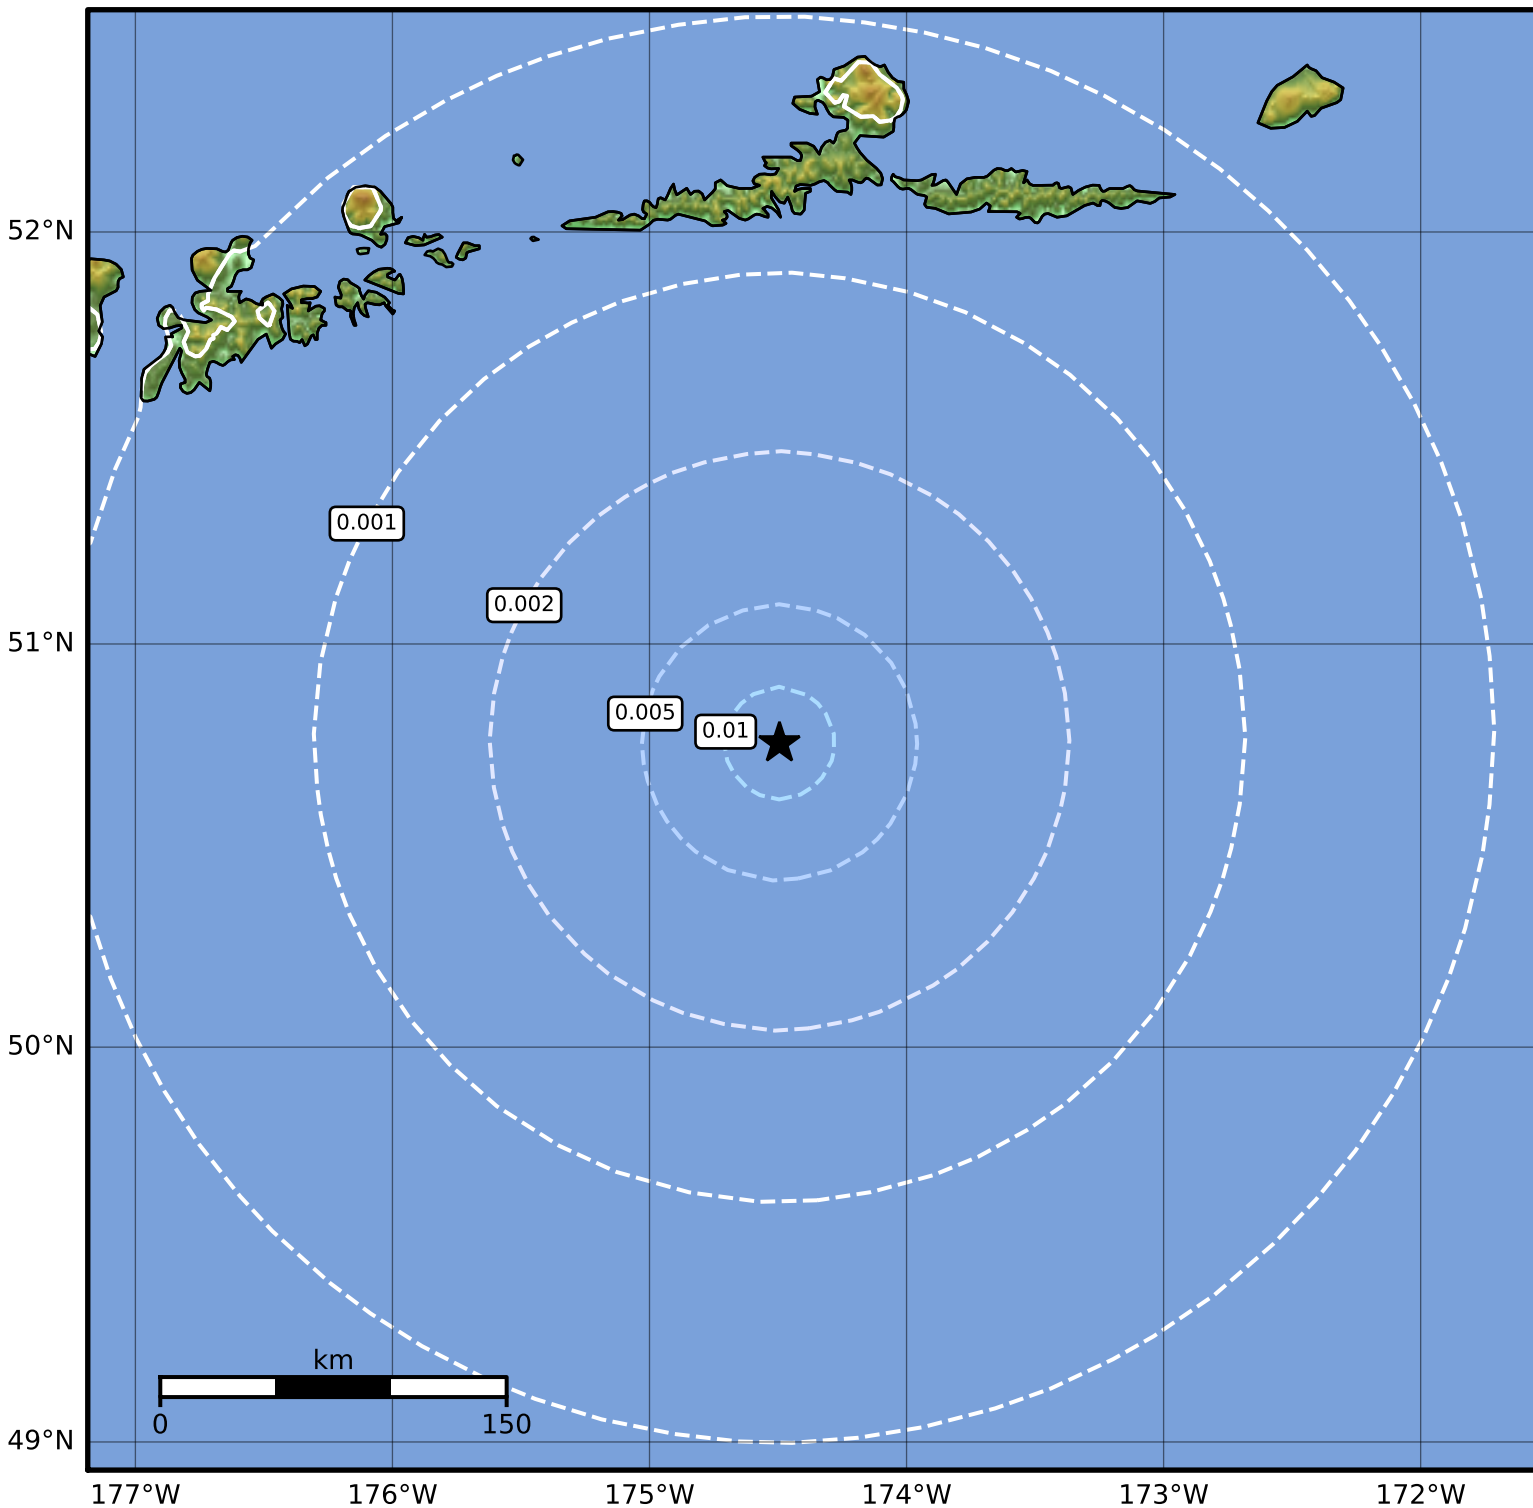

3.0 Second Peak Spectral Acceleration Map Alaska Earthquake Center
 ShakeMap: 161 km (100 miles) S of Atka
 Apr 22, 2023 12:54:53 UTC M4.2 N50.76 W174.49 Depth: 27.0km ID:ak02355fn356

Scale based on Worden et al. (2012)

Version 2: Processed 2023-04-22T16:22:23Z

△ Seismic Instrument ○ Reported Intensity

★ Epicenter