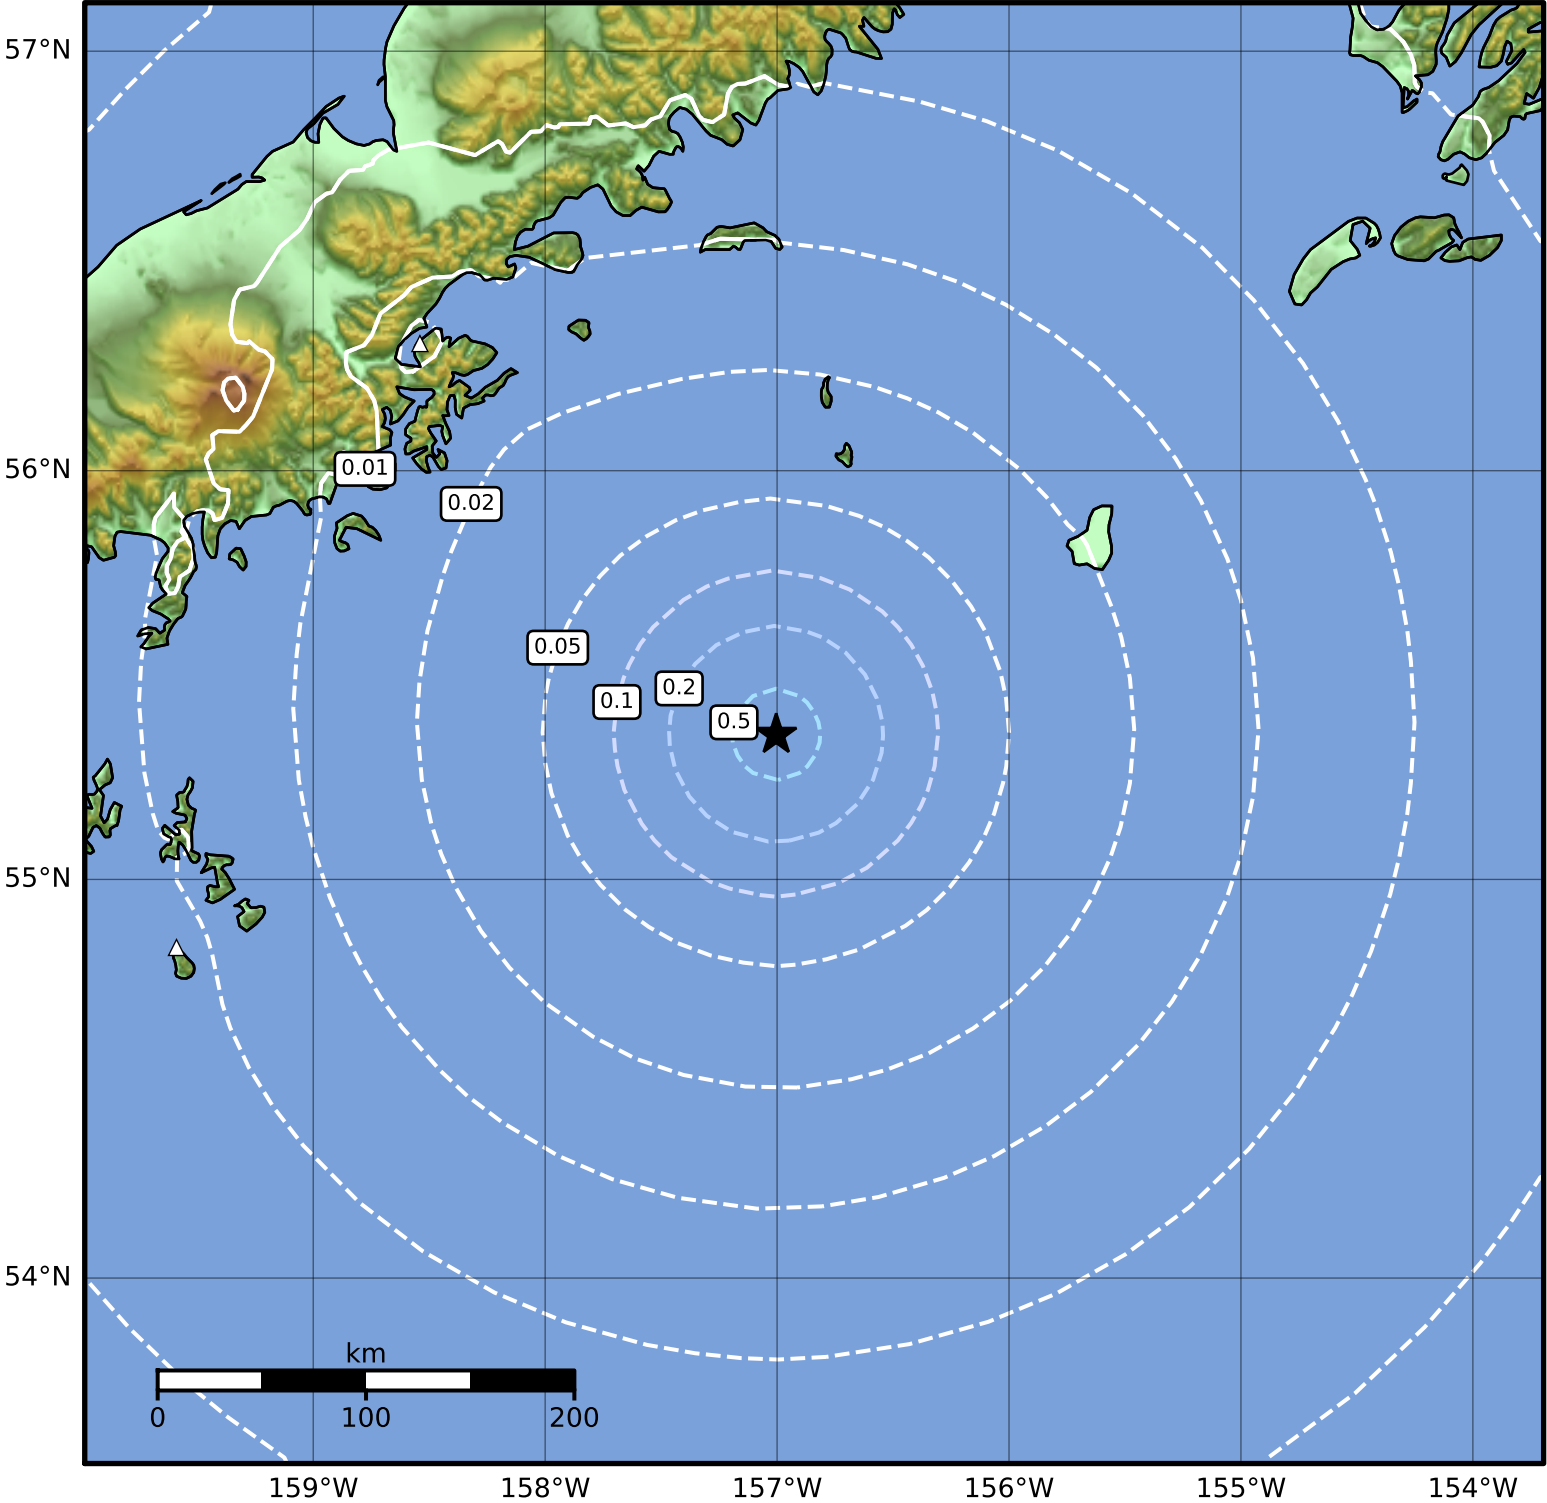

Peak Ground Acceleration Map Alaska Earthquake Center
 ShakeMap: 136 km (84 miles) SE of Chignik
 Apr 22, 2023 21:23:55 UTC M3.9 N55.36 W157.00 Depth: 17.9km ID:ak02355ku4aj

PGA (%g)	0.1	0.2	0.5	1	2	5	10	20	50	100	200
----------	-----	-----	-----	---	---	---	----	----	----	-----	-----

Scale based on Worden et al. (2012)

Version 2: Processed 2023-04-22T21:53:04Z

△ Seismic Instrument ○ Reported Intensity ★ Epicenter