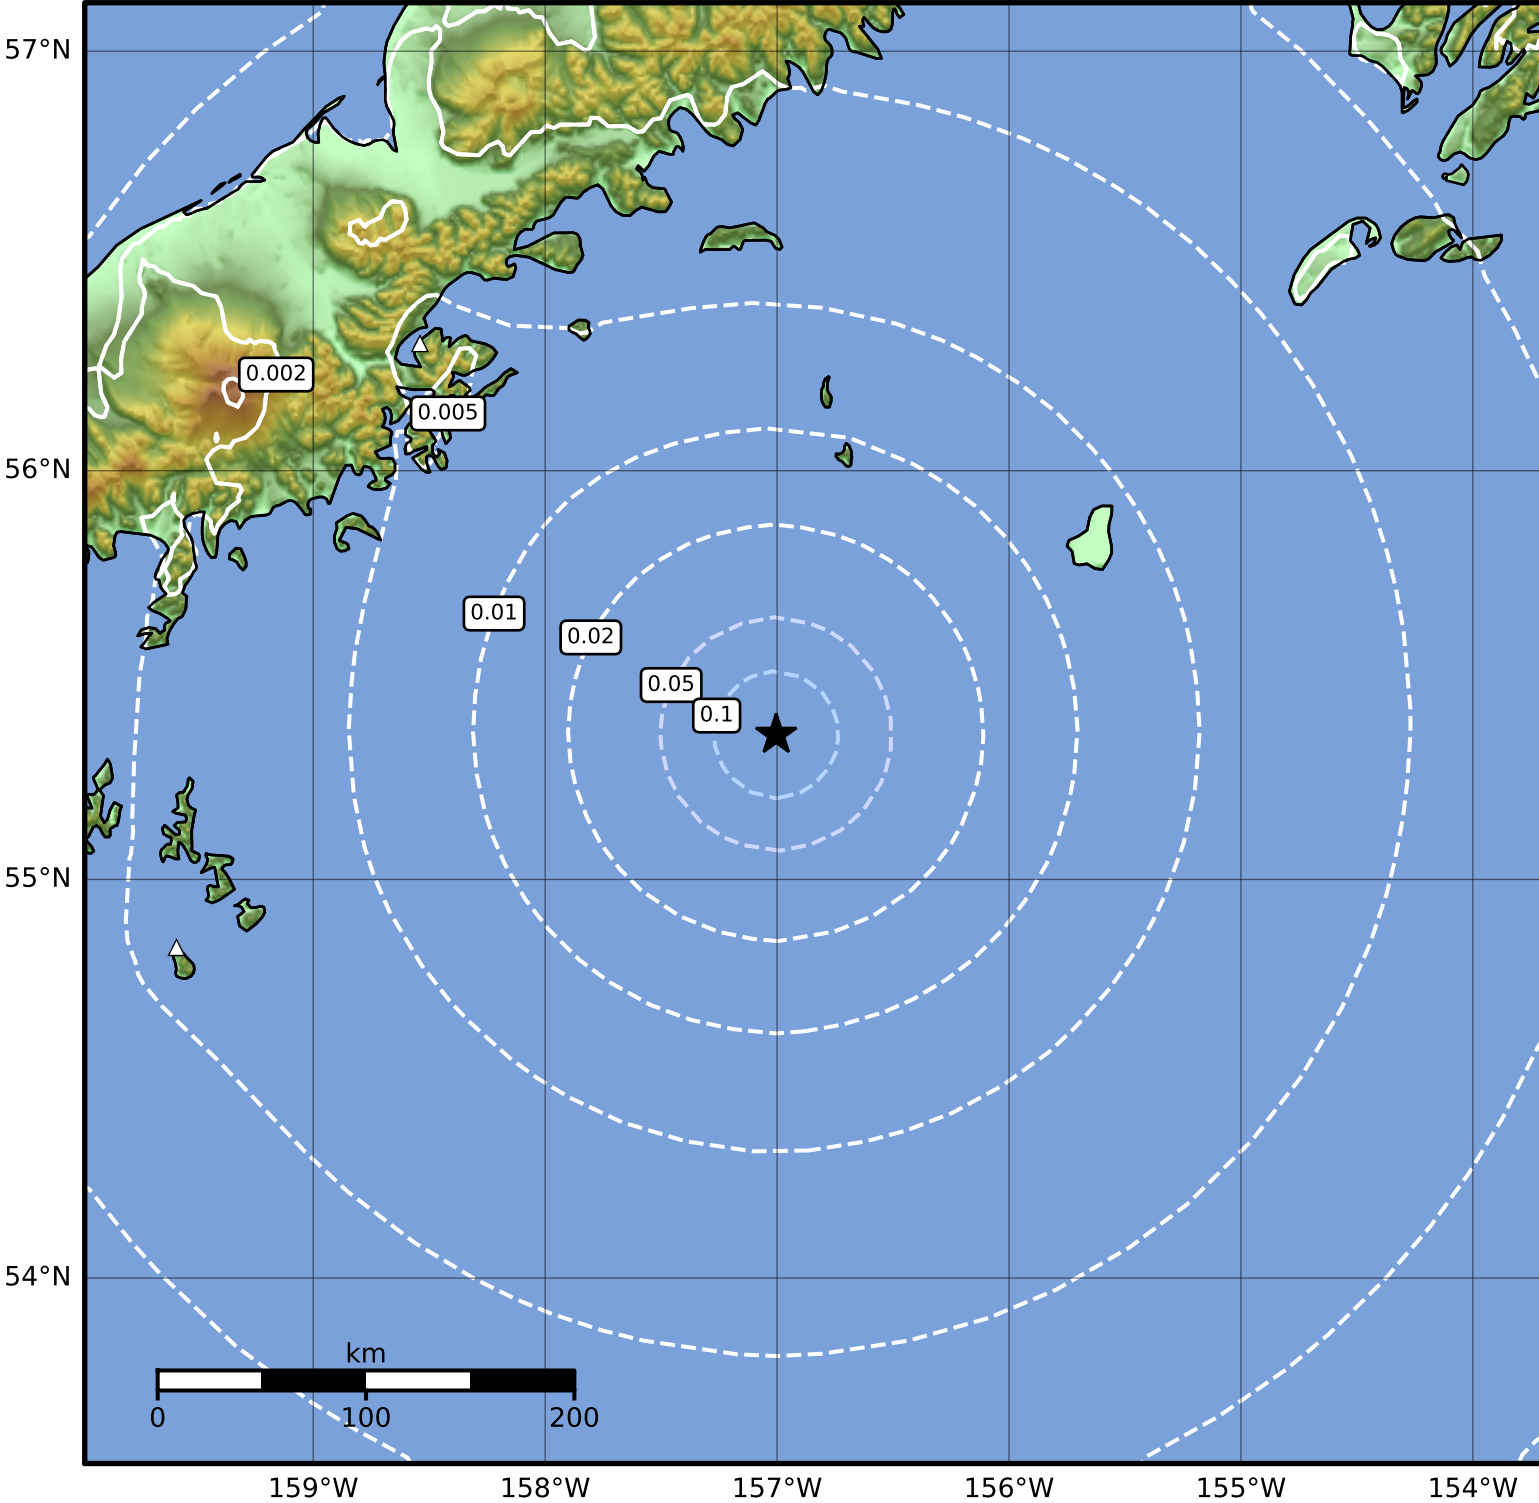

Peak Ground Velocity Map Alaska Earthquake Center
ShakeMap: 136 km (84 miles) SE of Chignik
Apr 22, 2023 21:23:55 UTC M3.9 N55.36 W157.00 Depth: 17.9km ID:ak02355ku4aj

PGV (cm/s)	0.1	0.2	0.5	1	2	5	10	20	50	100	200
------------	-----	-----	-----	---	---	---	----	----	----	-----	-----

Scale based on Worden et al. (2012)

Version 2: Processed 2023-04-22T21:53:04Z

△ Seismic Instrument ○ Reported Intensity ★ Epicenter