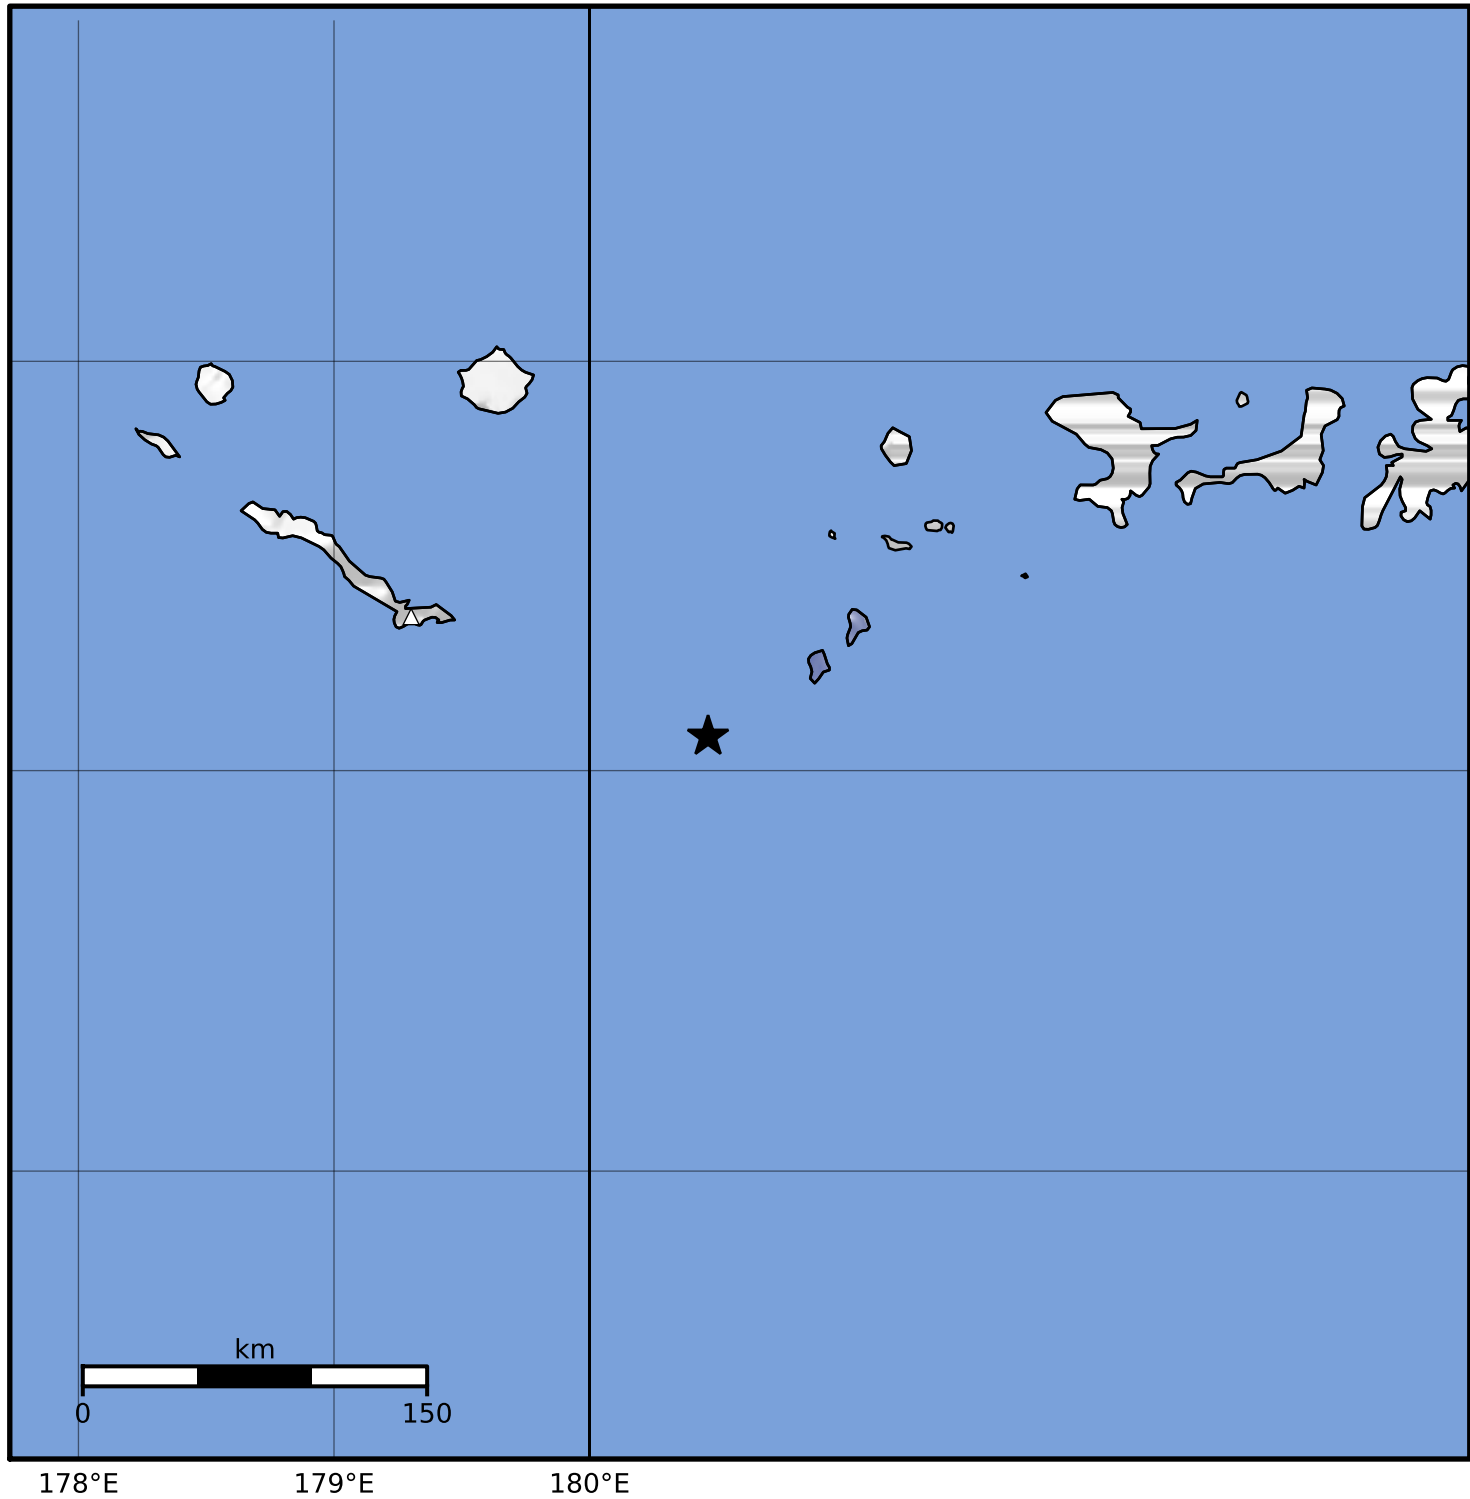

Macroseismic Intensity Map Alaska Earthquake Center
 ShakeMap: 113 km (70 miles) ESE of Amchitka
 May 08, 2023 12:51:49 UTC M3.5 N51.08 W179.54 Depth: 14.5km ID:ak0235vw8nsh

SHAKING	Not felt	Weak	Light	Moderate	Strong	Very strong	Severe	Violent	Extreme
DAMAGE	None	None	None	Very light	Light	Moderate	Moderate/heavy	Heavy	Very heavy
PGA(%g)	<0.0464	0.297	2.76	6.2	11.5	21.5	40.1	74.7	>139
PGV(cm/s)	<0.0215	0.135	1.41	4.65	9.64	20	41.4	85.8	>178
INTENSITY	I	II-III	IV	V	VI	VII	VIII	IX	X+

Scale based on Worden et al. (2012)

Version 1: Processed 2023-05-08T12:55:42Z

△ Seismic Instrument ○ Reported Intensity

★ Epicenter