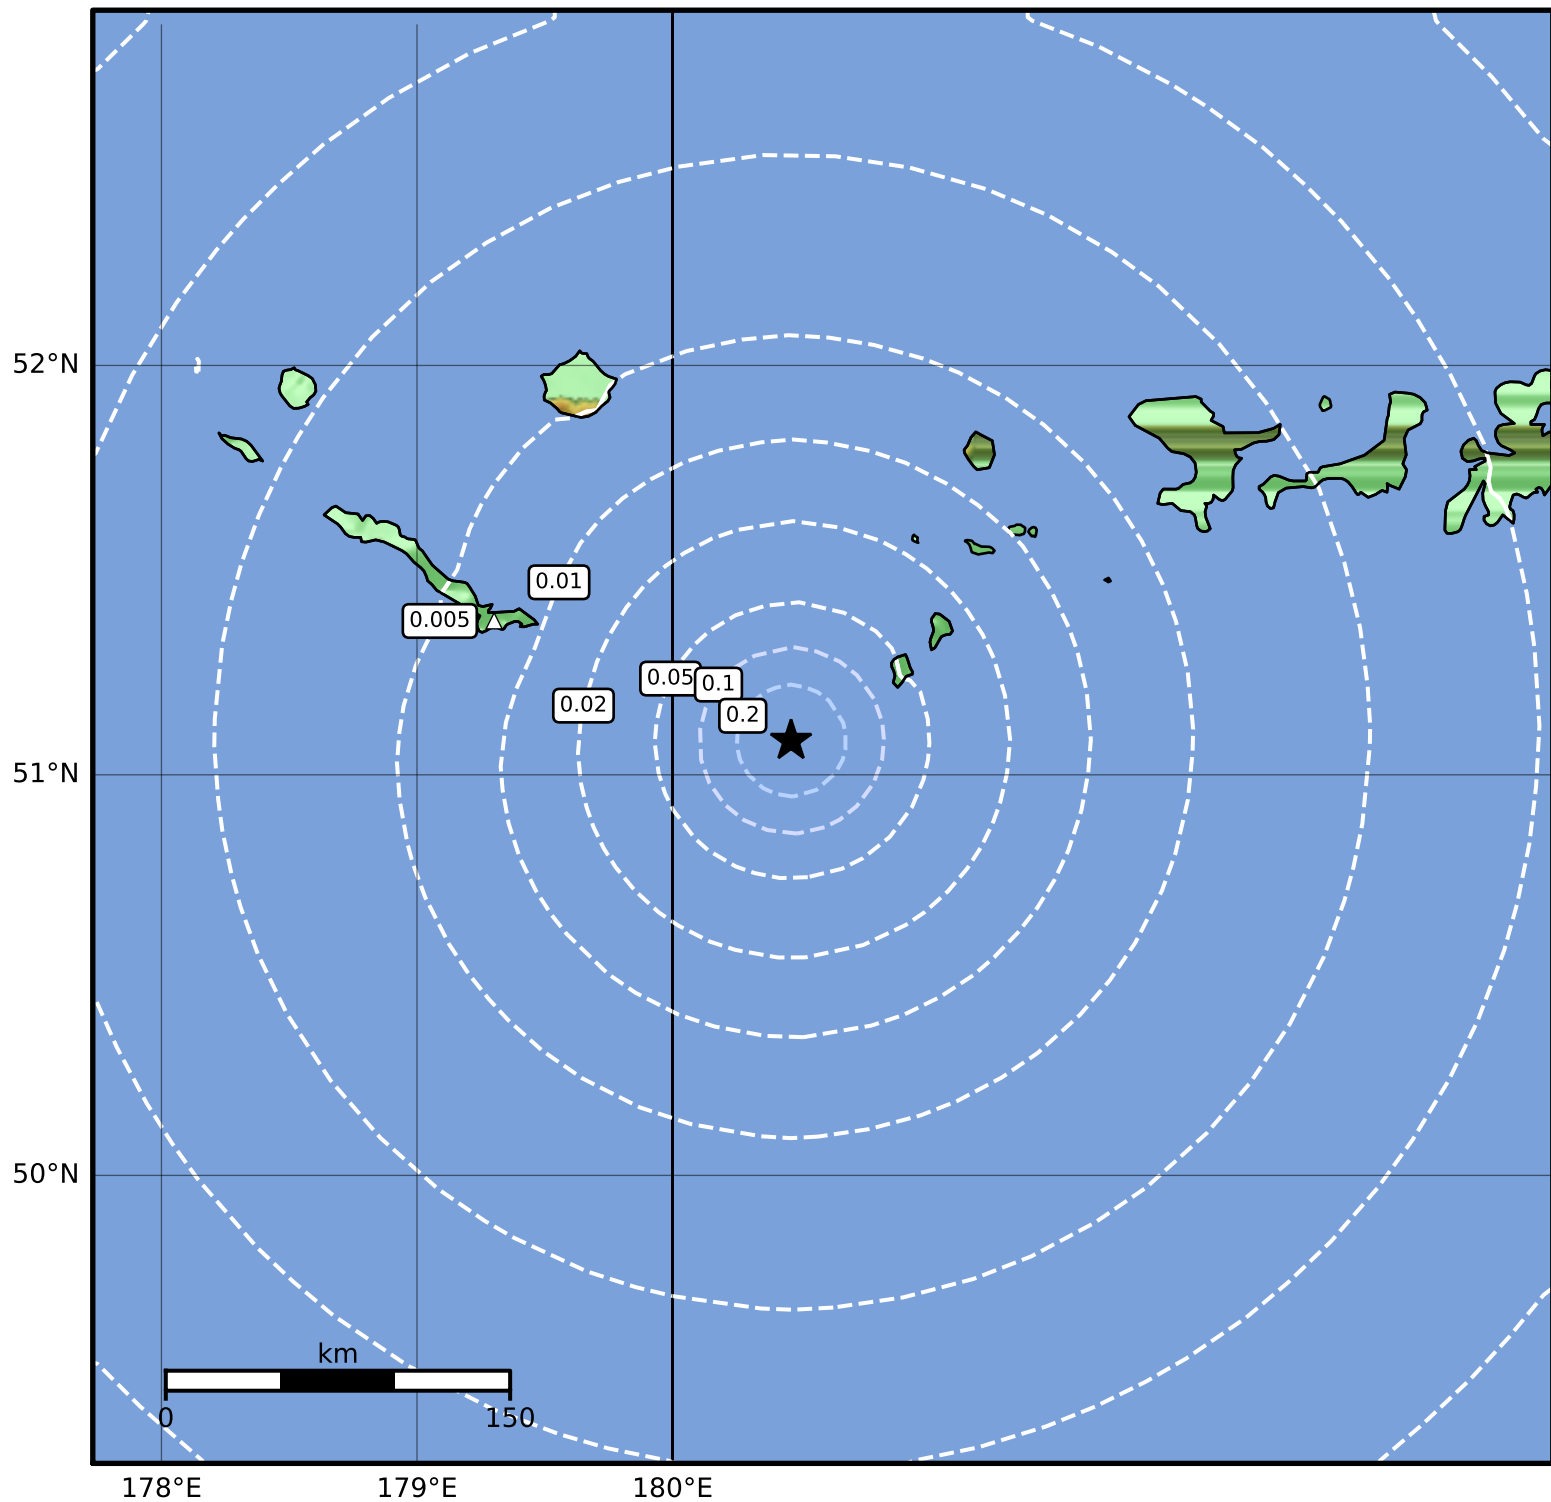

Peak Ground Acceleration Map Alaska Earthquake Center
ShakeMap: 113 km (70 miles) ESE of Amchitka
May 08, 2023 12:51:49 UTC M3.5 N51.08 W179.54 Depth: 14.5km ID:ak0235vw8nsh

PGA (%g)	0.1	0.2	0.5	1	2	5	10	20	50	100	200
----------	-----	-----	-----	---	---	---	----	----	----	-----	-----

Scale based on Worden et al. (2012)

△ Seismic Instrument ○ Reported Intensity

★ Epicenter

Version 1: Processed 2023-05-08T12:55:42Z