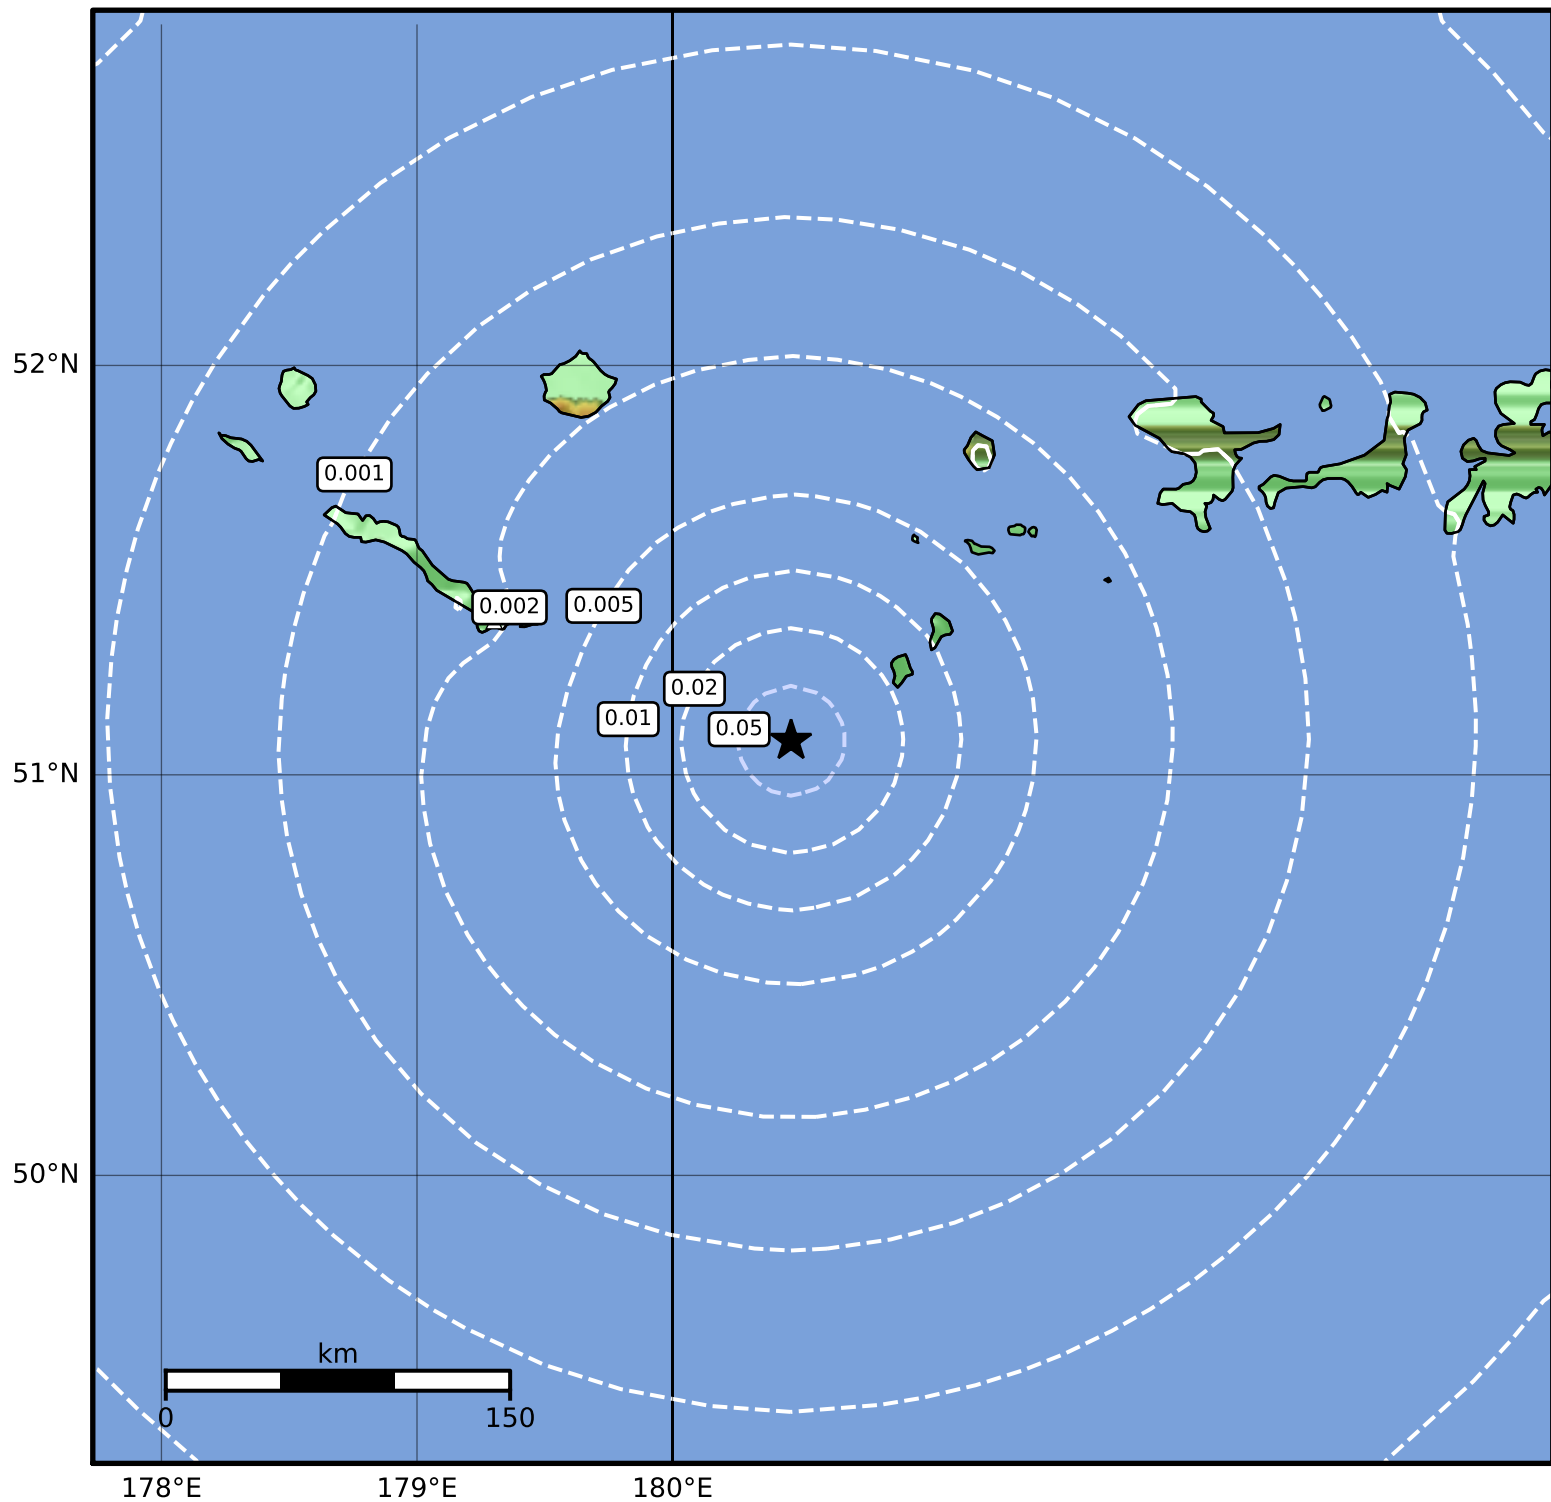

Peak Ground Velocity Map Alaska Earthquake Center
ShakeMap: 113 km (70 miles) ESE of Amchitka
May 08, 2023 12:51:49 UTC M3.5 N51.08 W179.54 Depth: 14.5km ID:ak0235vw8nsh

PGV (cm/s)	0.1	0.2	0.5	1	2	5	10	20	50	100	200
------------	-----	-----	-----	---	---	---	----	----	----	-----	-----

Scale based on Worden et al. (2012)

△ Seismic Instrument ○ Reported Intensity

★ Epicenter

Version 1: Processed 2023-05-08T12:55:42Z