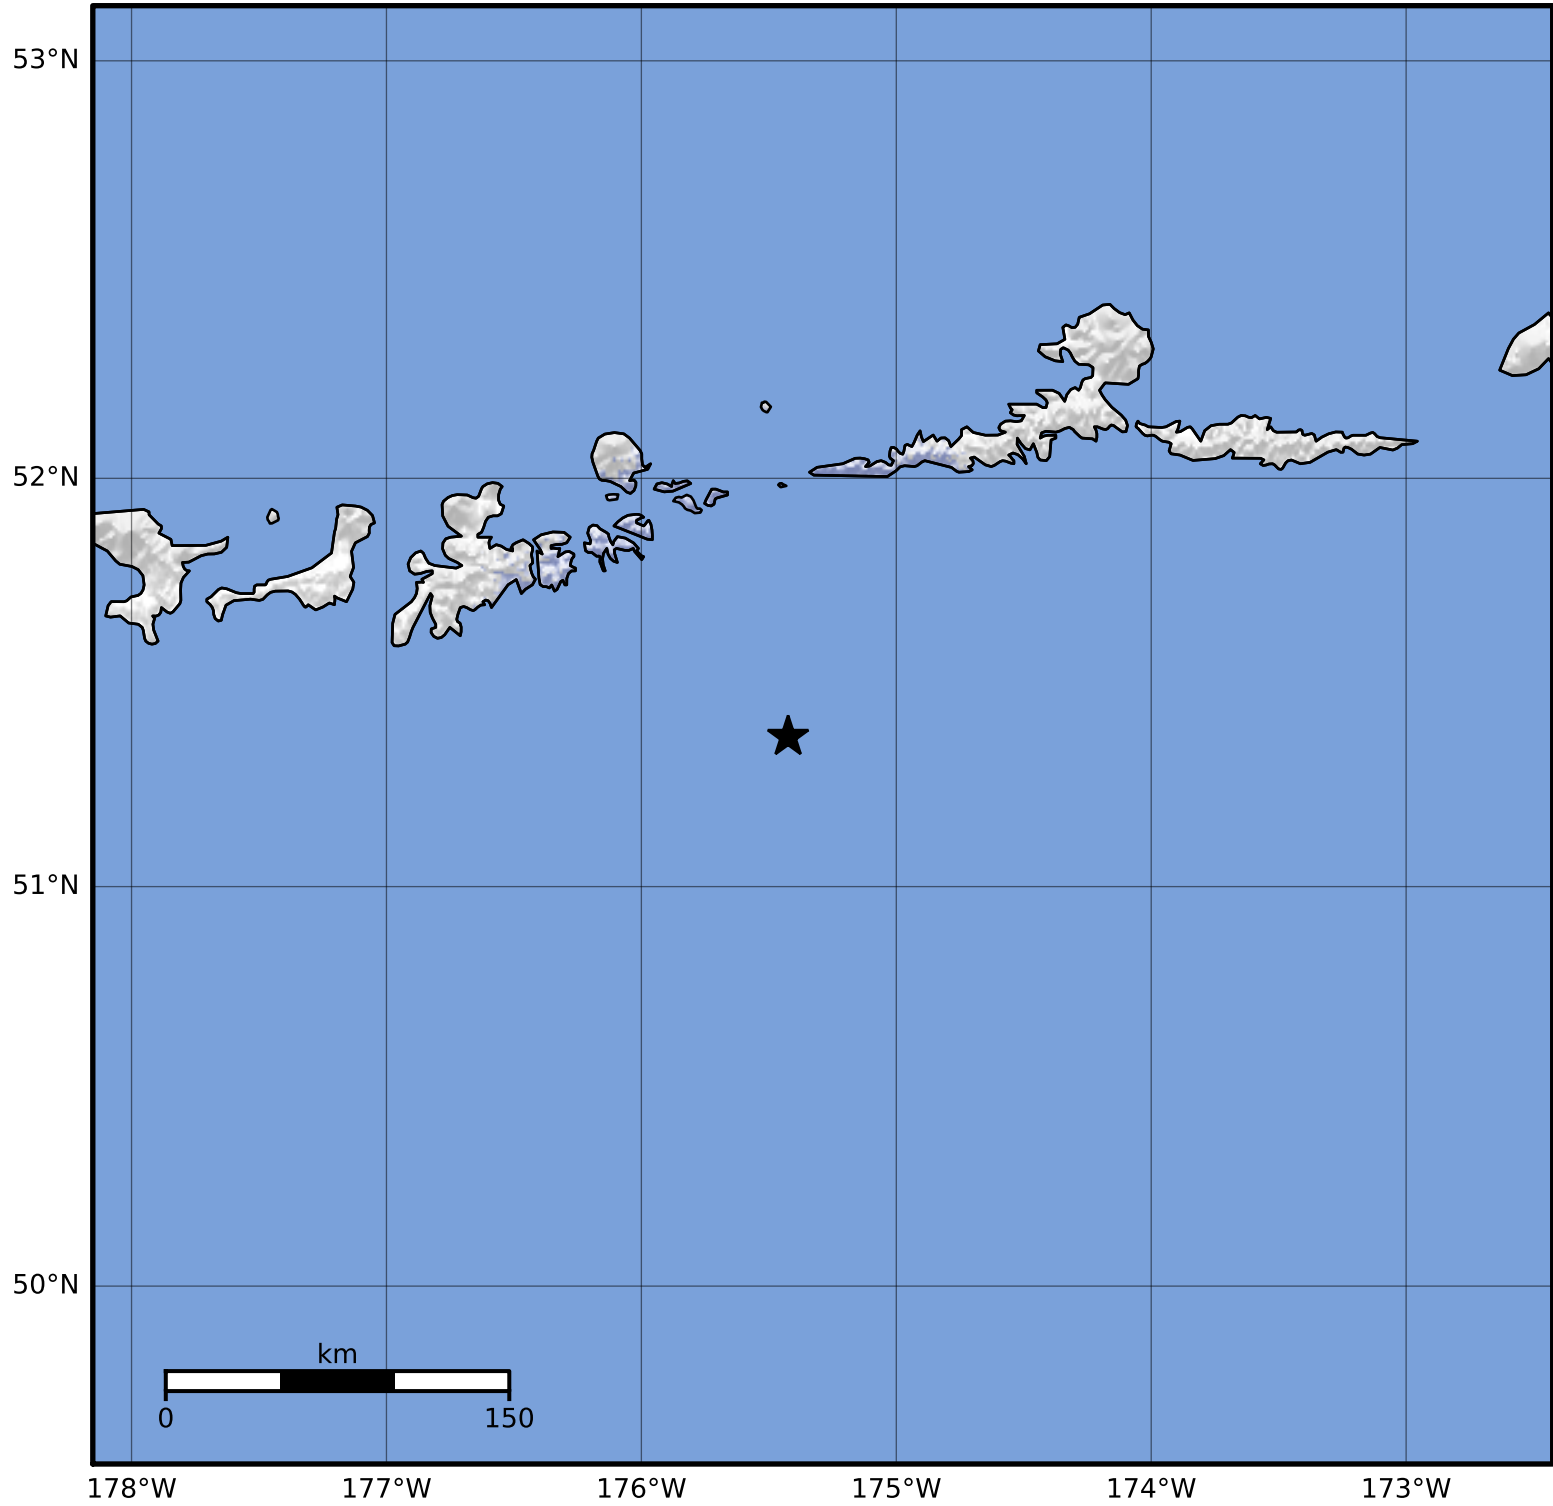

Macroseismic Intensity Map Alaska Earthquake Center  
 ShakeMap: 102 km (63 miles) ESE of Adak  
 May 08, 2023 14:54:06 UTC M3.9 N51.37 W175.42 Depth: 17.9km ID:ak0235vxd2xu

SHAKING	Not felt	Weak	Light	Moderate	Strong	Very strong	Severe	Violent	Extreme
DAMAGE	None	None	None	Very light	Light	Moderate	Moderate/heavy	Heavy	Very heavy
PGA(%g)	<0.0464	0.297	2.76	6.2	11.5	21.5	40.1	74.7	>139
PGV(cm/s)	<0.0215	0.135	1.41	4.65	9.64	20	41.4	85.8	>178
INTENSITY	<b>I</b>	<b>II-III</b>	<b>IV</b>	<b>V</b>	<b>VI</b>	<b>VII</b>	<b>VIII</b>	<b>IX</b>	<b>X+</b>

Scale based on Worden et al. (2012)

Version 2: Processed 2023-05-08T15:33:31Z

△ Seismic Instrument ○ Reported Intensity

★ Epicenter