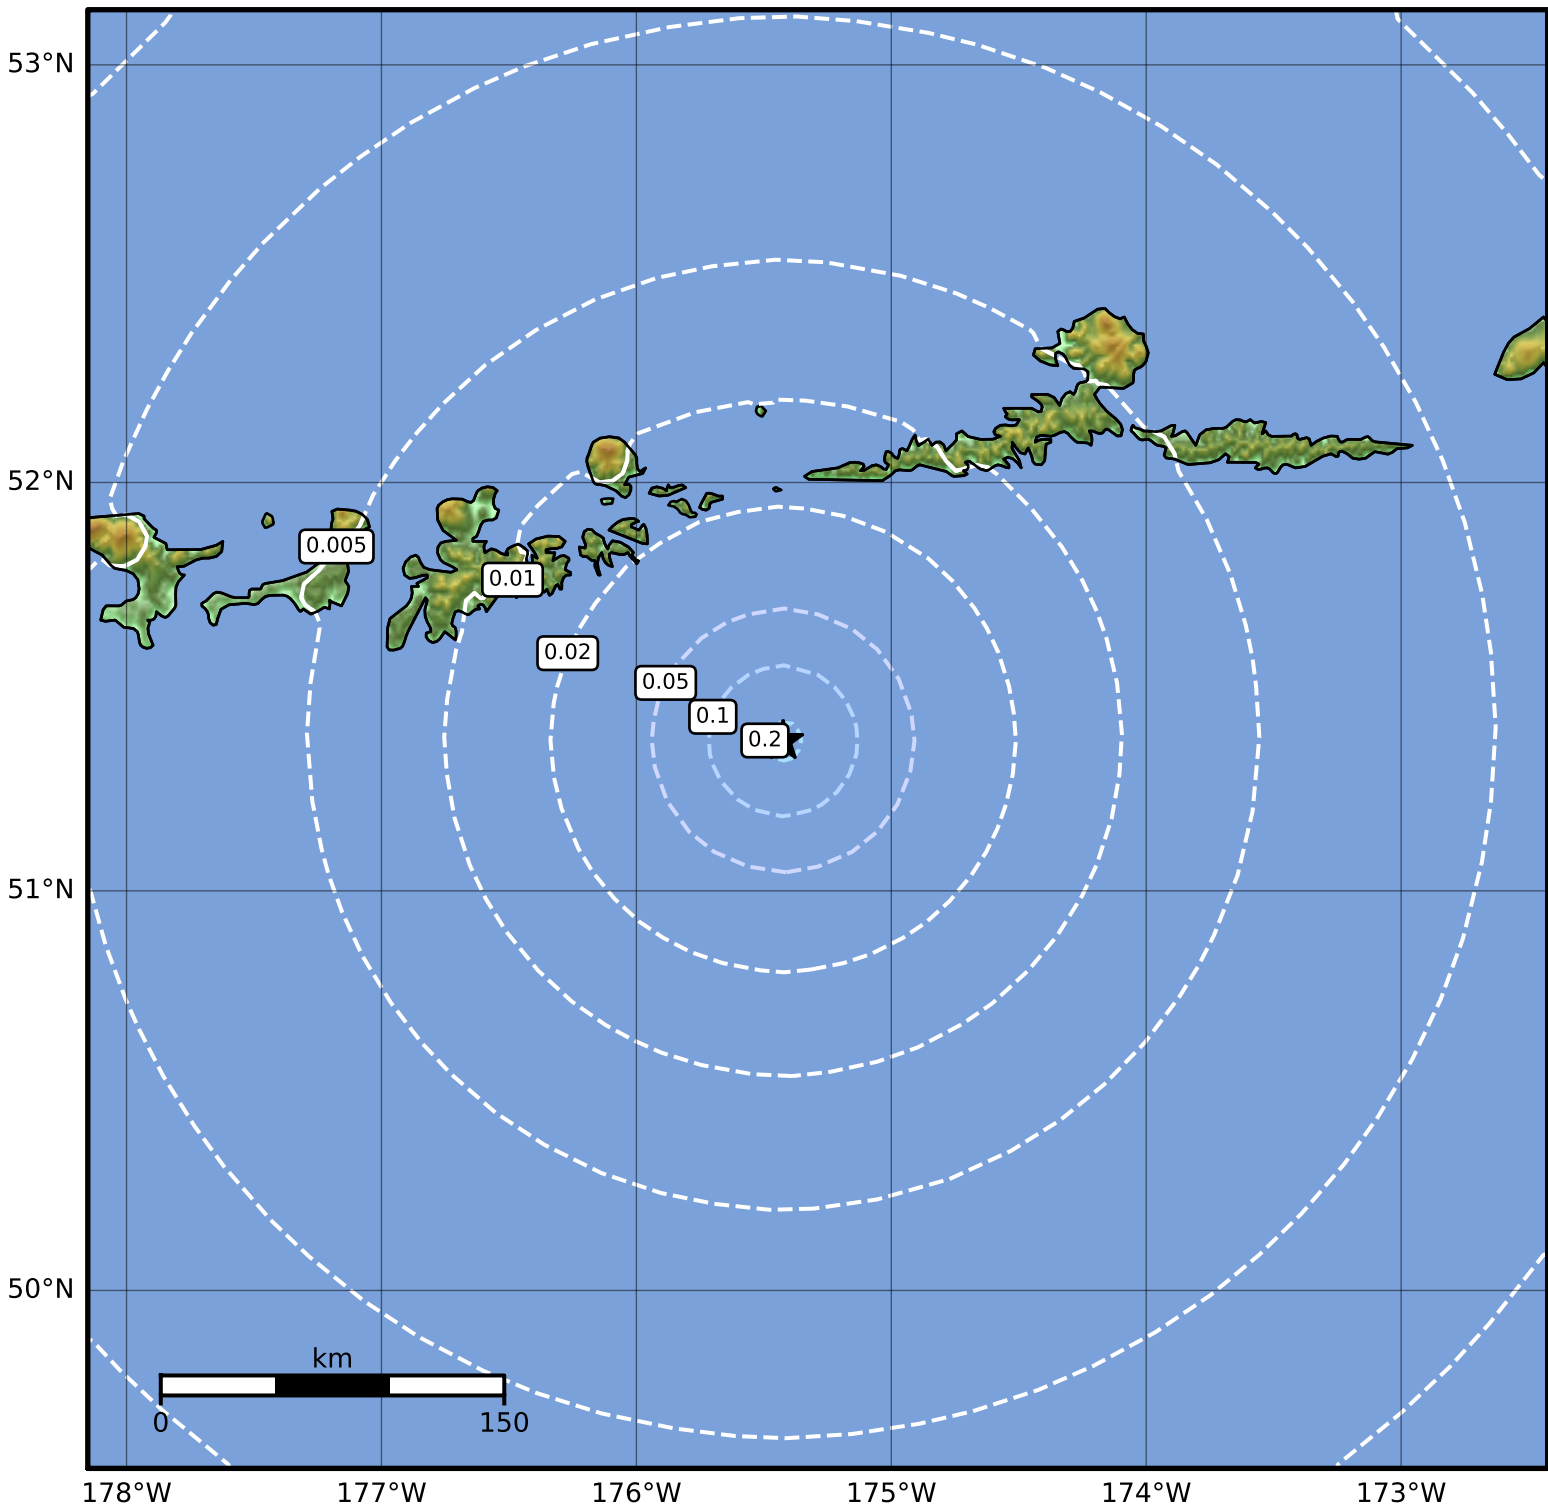

Peak Ground Velocity Map Alaska Earthquake Center
ShakeMap: 102 km (63 miles) ESE of Adak
May 08, 2023 14:54:06 UTC M3.9 N51.37 W175.42 Depth: 17.9km ID:ak0235vxd2xu

PGV (cm/s)	0.1	0.2	0.5	1	2	5	10	20	50	100	200
------------	-----	-----	-----	---	---	---	----	----	----	-----	-----

Scale based on Worden et al. (2012)

Version 2: Processed 2023-05-08T15:33:31Z

△ Seismic Instrument ○ Reported Intensity

★ Epicenter