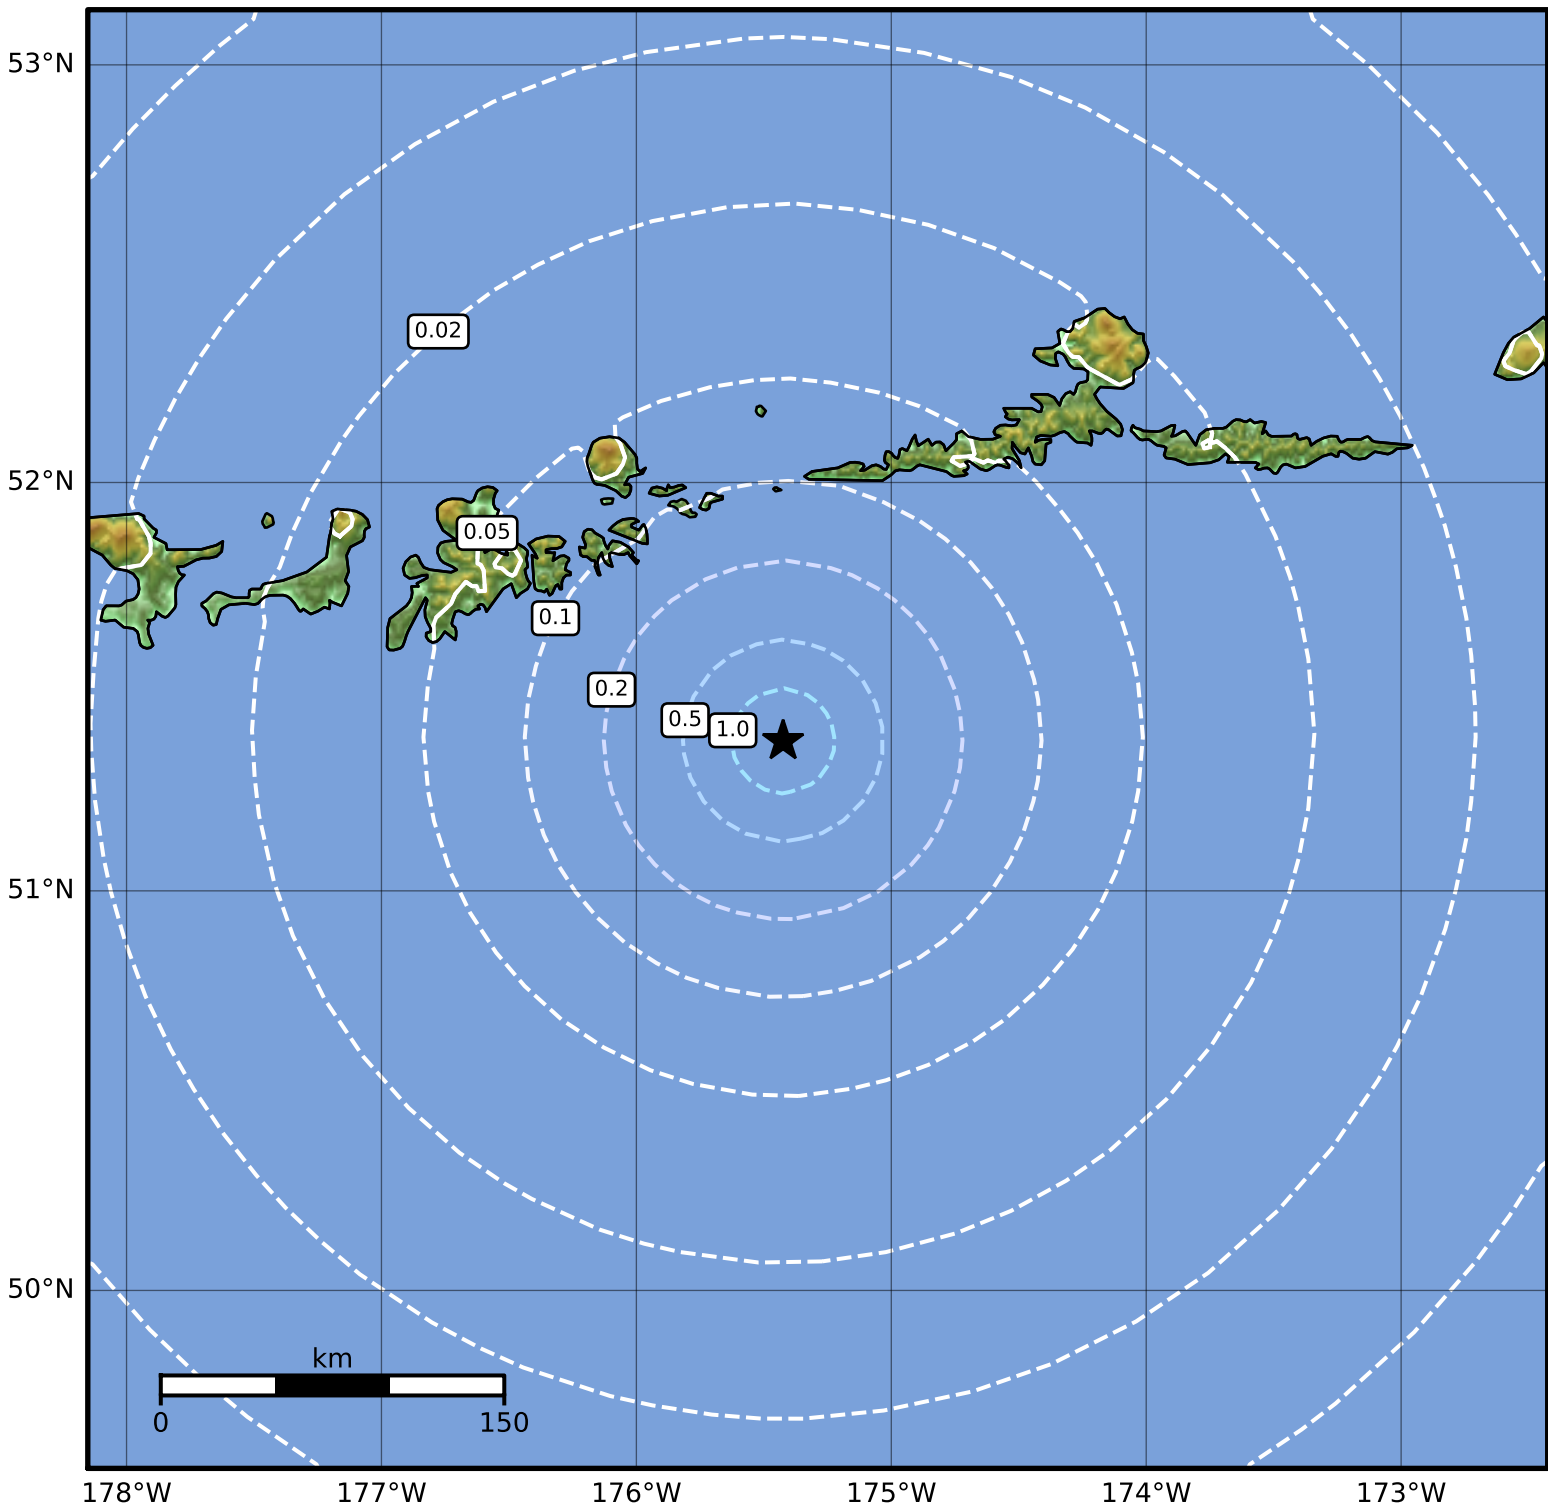

0.3 Second Peak Spectral Acceleration Map Alaska Earthquake Center
 ShakeMap: 102 km (63 miles) ESE of Adak
 May 08, 2023 14:54:06 UTC M3.9 N51.37 W175.42 Depth: 17.9km ID:ak0235vxd2xu

SA(0.3) (%g)	0.1	0.2	0.5	1	2	5	10	20	50	100	200
--------------	-----	-----	-----	---	---	---	----	----	----	-----	-----

Scale based on Worden et al. (2012)

Version 2: Processed 2023-05-08T15:33:31Z

△ Seismic Instrument ○ Reported Intensity

★ Epicenter