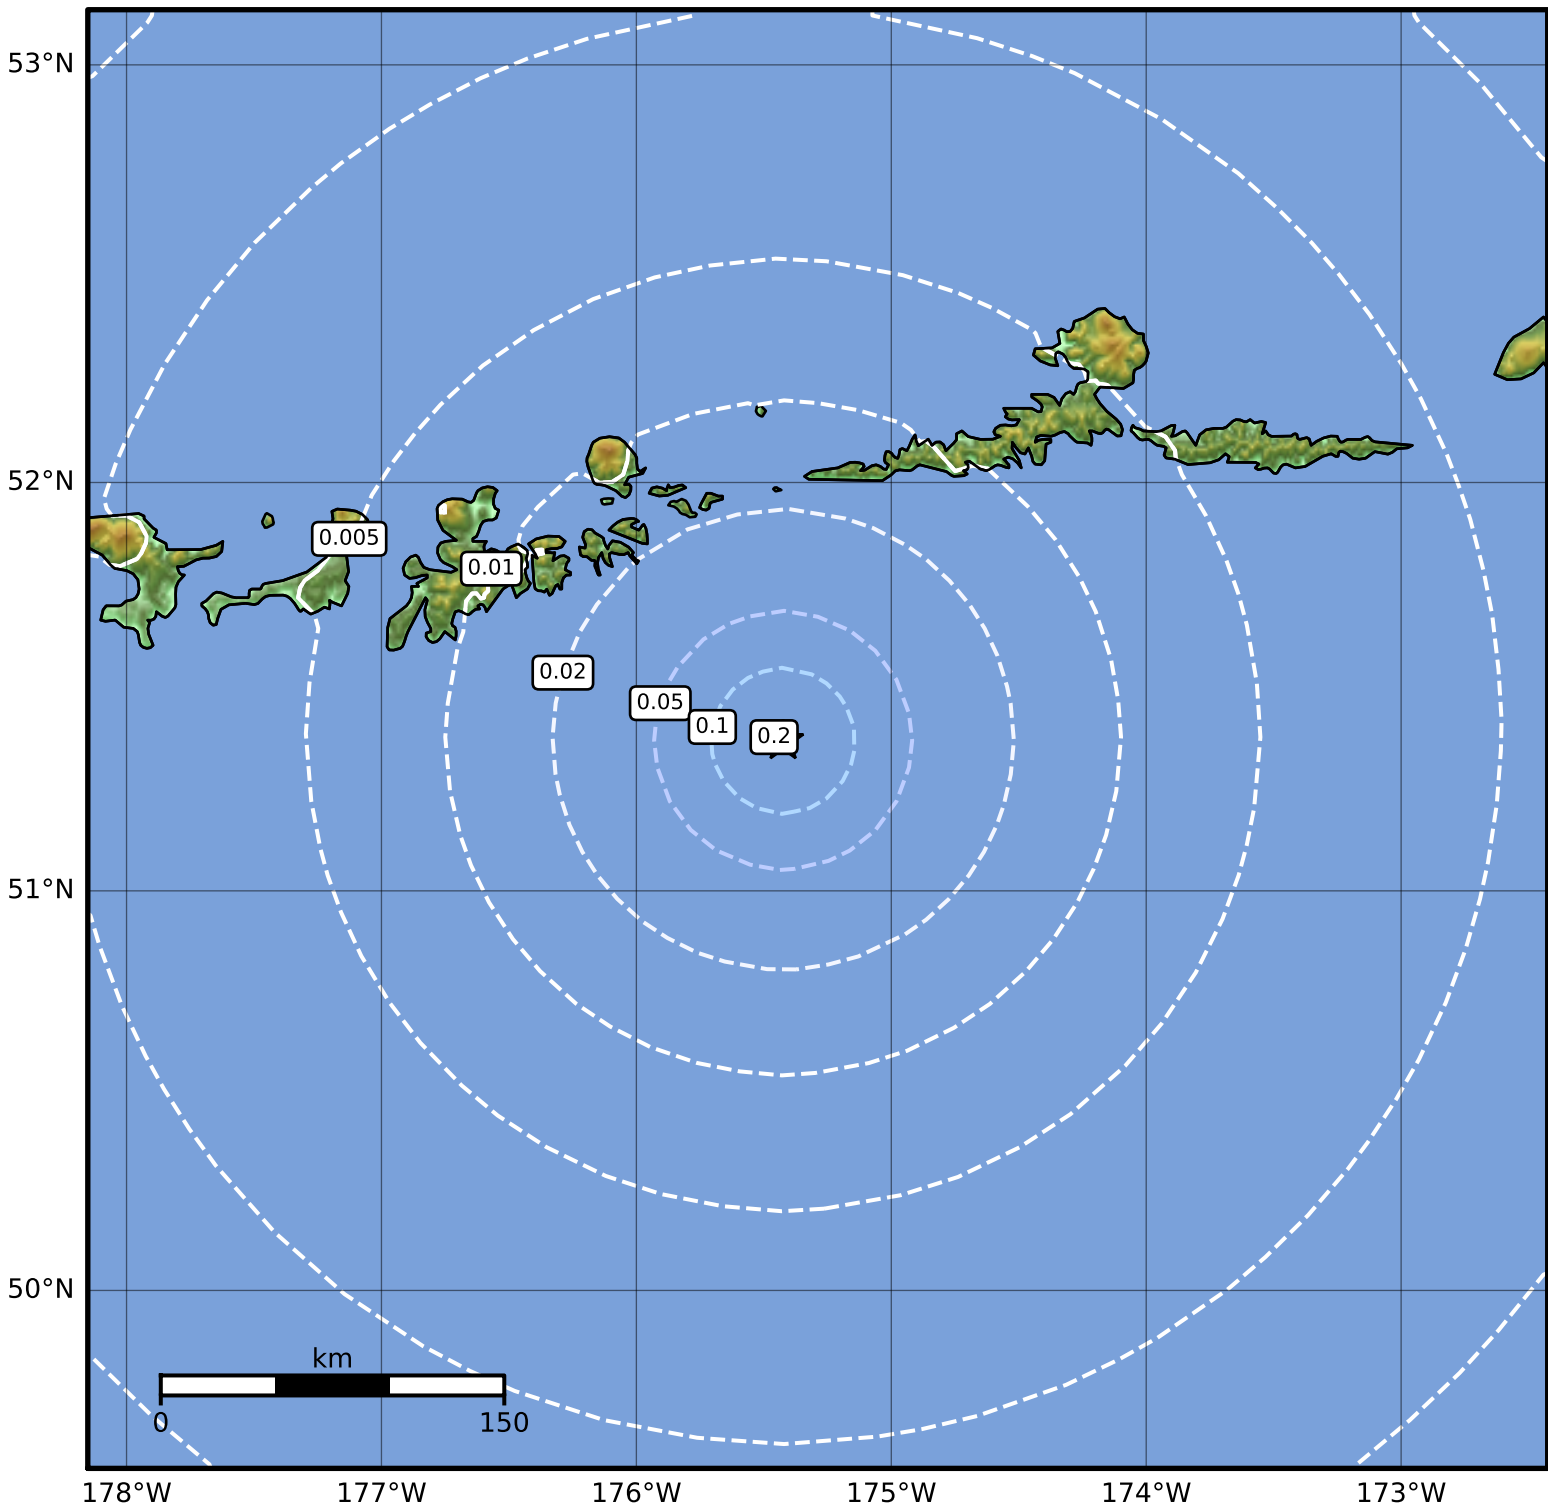

1.0 Second Peak Spectral Acceleration Map Alaska Earthquake Center
 ShakeMap: 102 km (63 miles) ESE of Adak
 May 08, 2023 14:54:06 UTC M3.9 N51.37 W175.42 Depth: 17.9km ID:ak0235vxd2xu

SA(1.0) (%g)	0.1	0.2	0.5	1	2	5	10	20	50	100	200
--------------	-----	-----	-----	---	---	---	----	----	----	-----	-----

Scale based on Worden et al. (2012)

Version 2: Processed 2023-05-08T15:33:31Z

△ Seismic Instrument ○ Reported Intensity

★ Epicenter