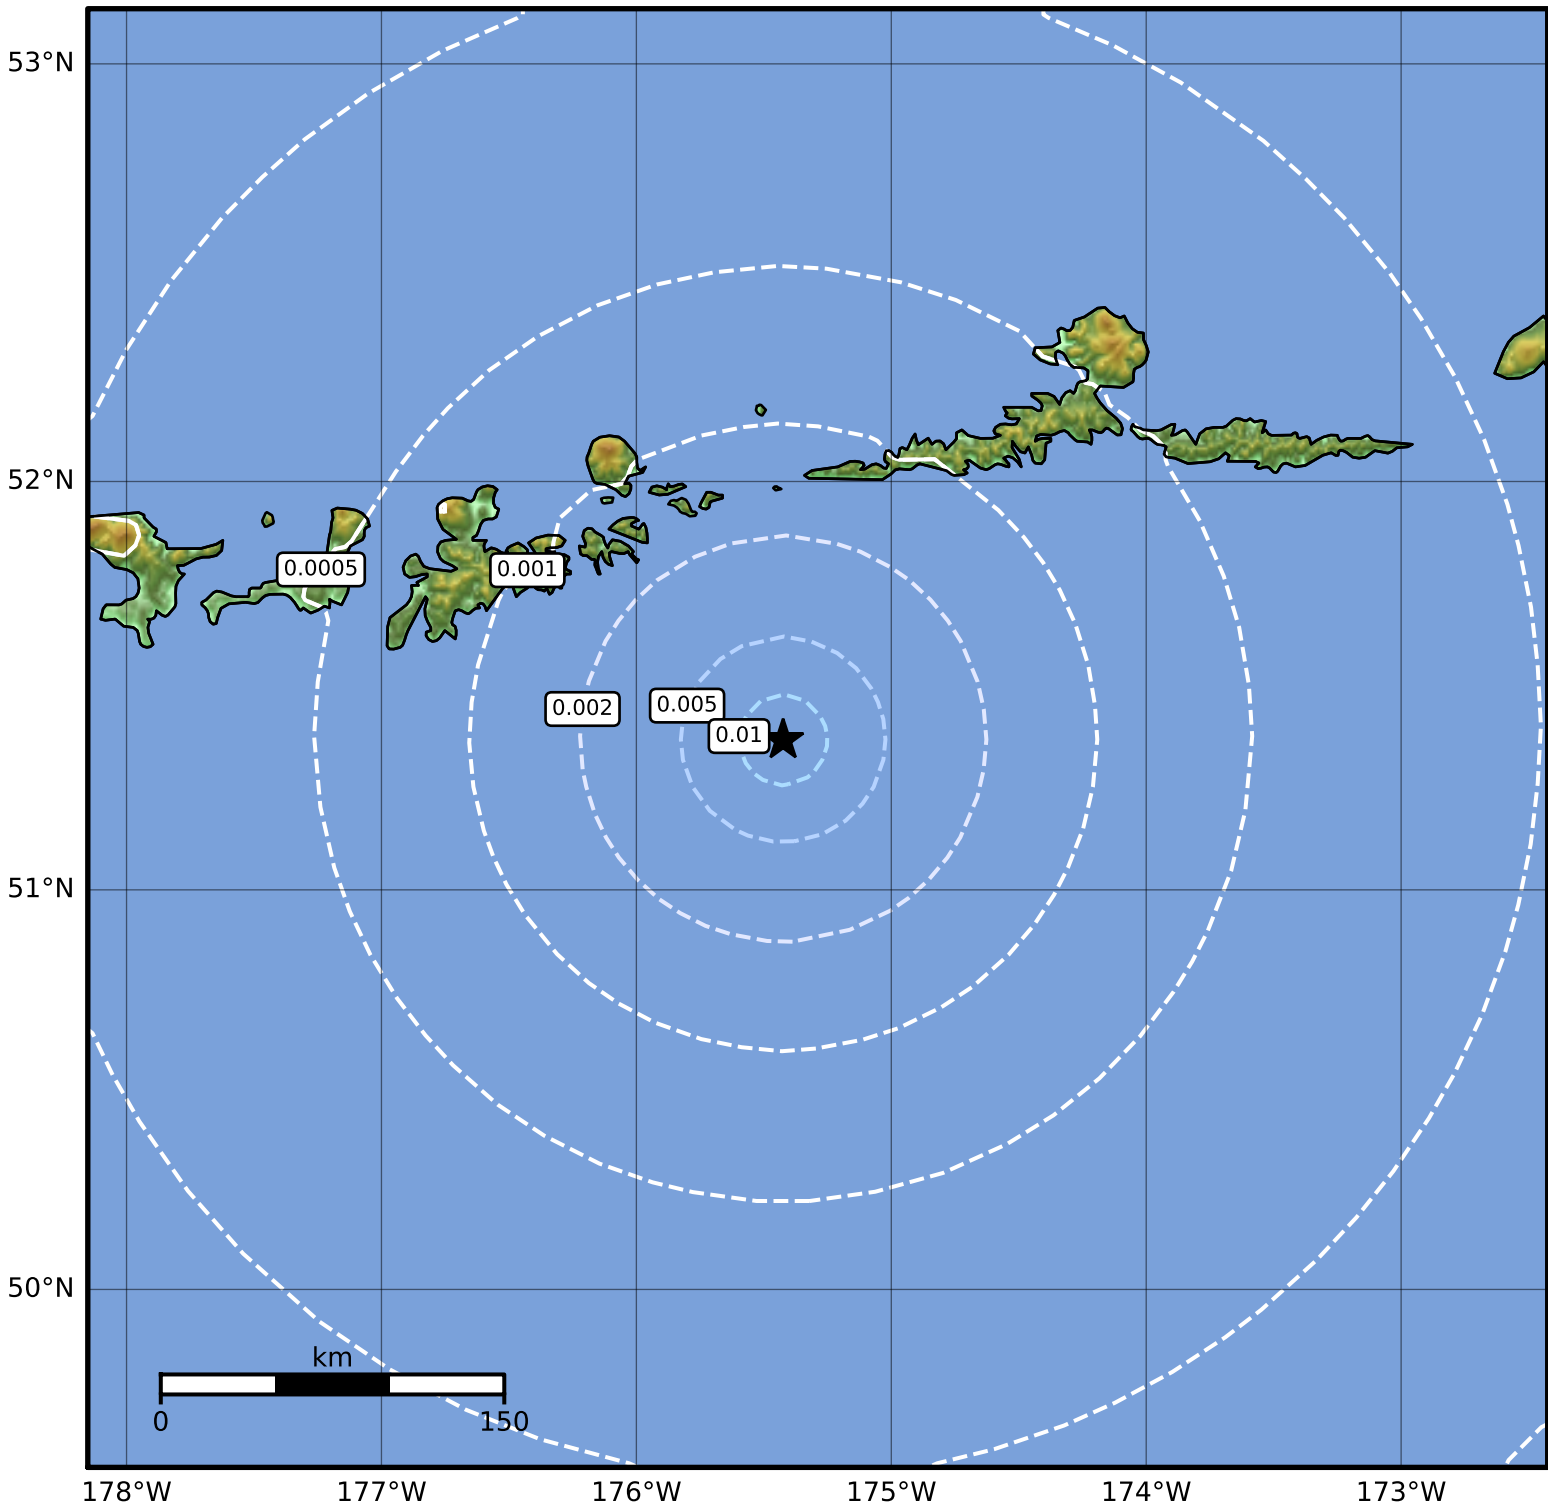

3.0 Second Peak Spectral Acceleration Map Alaska Earthquake Center
 ShakeMap: 102 km (63 miles) ESE of Adak
 May 08, 2023 14:54:06 UTC M3.9 N51.37 W175.42 Depth: 17.9km ID:ak0235vxd2xu

SA(3.0) (%g)	0.1	0.2	0.5	1	2	5	10	20	50
--------------	-----	-----	-----	---	---	---	----	----	----

Scale based on Worden et al. (2012)

Version 2: Processed 2023-05-08T15:33:31Z

△ Seismic Instrument ○ Reported Intensity

★ Epicenter