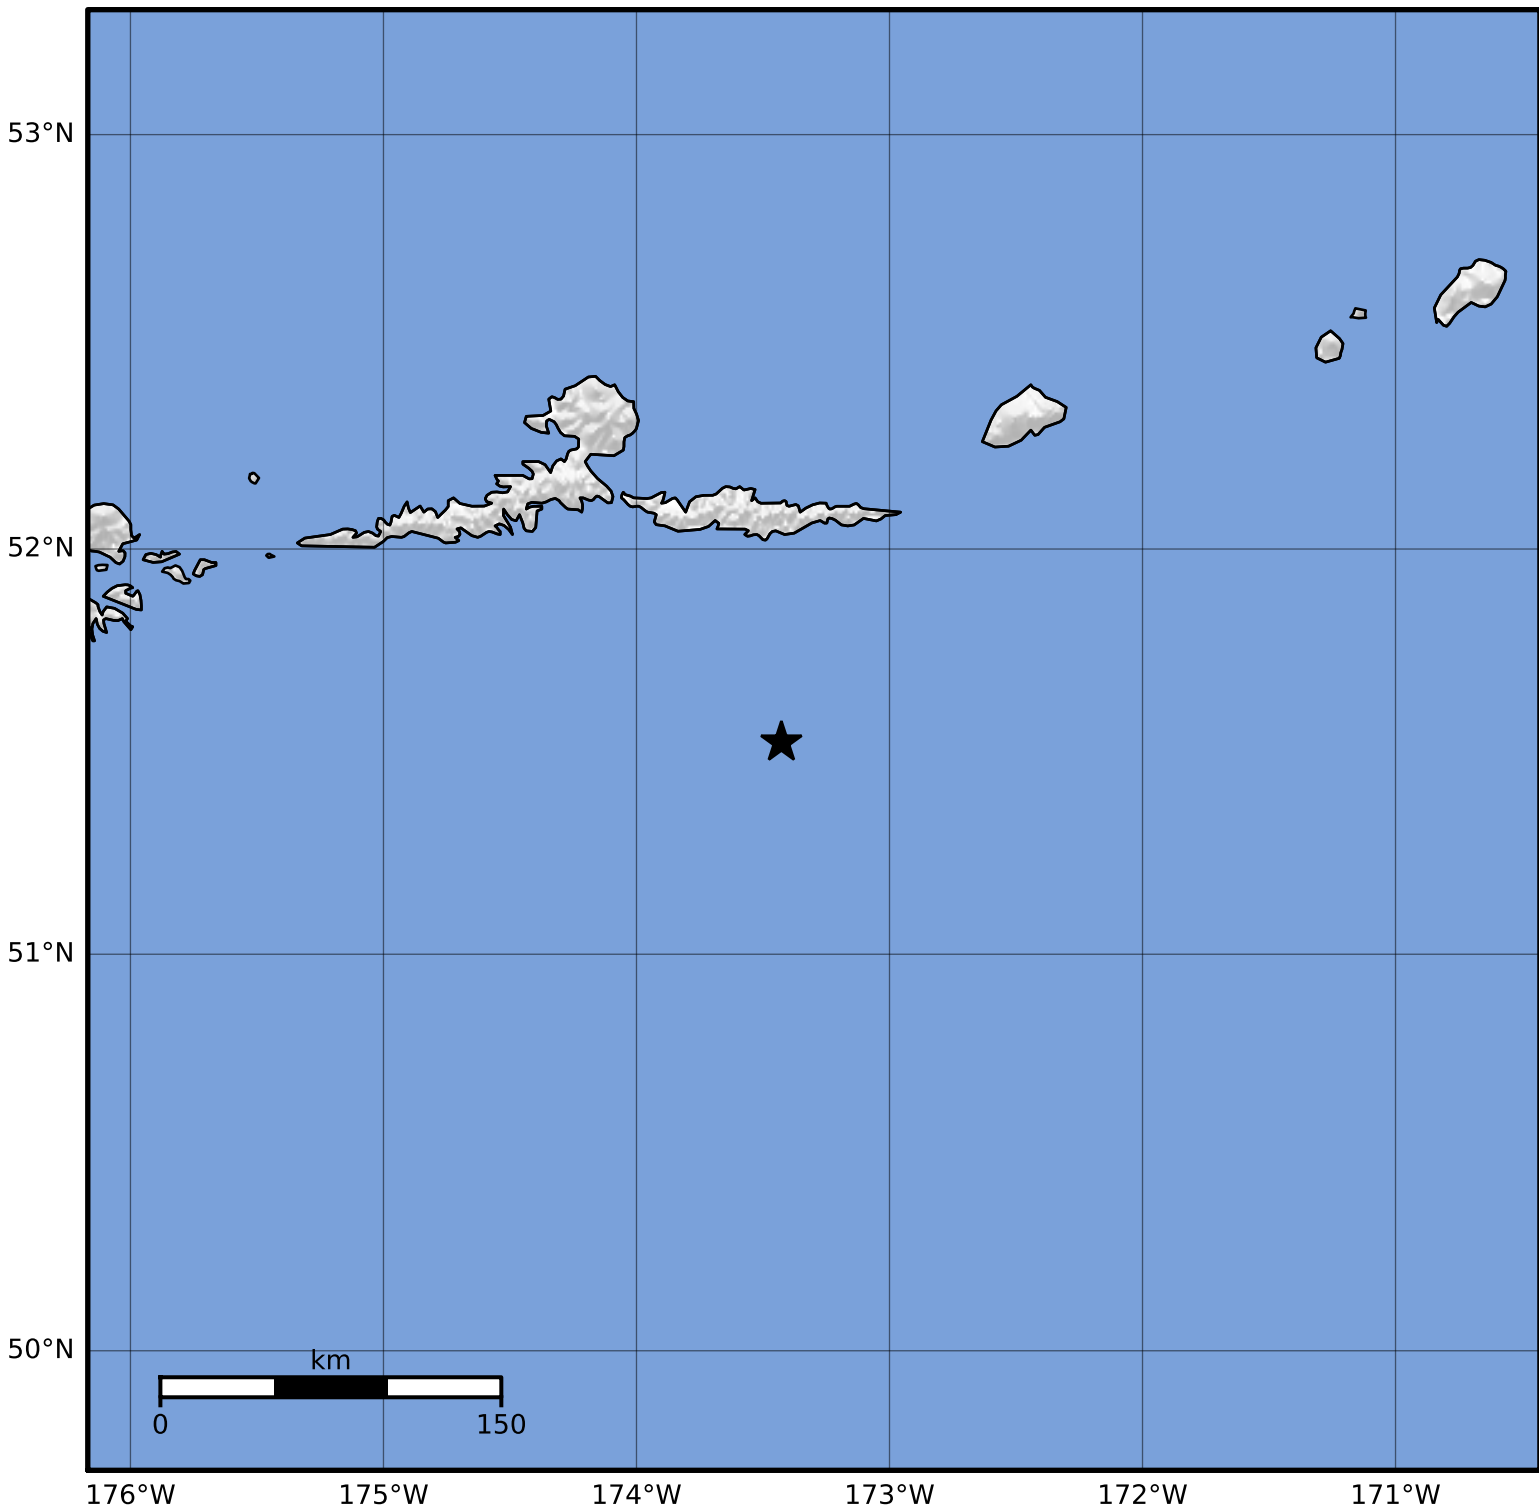

Macroseismic Intensity Map Alaska Earthquake Center
 ShakeMap: 91 km (57 miles) SE of Atka
 May 08, 2023 21:09:20 UTC M3.5 N51.53 W173.43 Depth: 12.0km ID:ak0235w1cif6

SHAKING	Not felt	Weak	Light	Moderate	Strong	Very strong	Severe	Violent	Extreme
DAMAGE	None	None	None	Very light	Light	Moderate	Moderate/heavy	Heavy	Very heavy
PGA(%g)	<0.0464	0.297	2.76	6.2	11.5	21.5	40.1	74.7	>139
PGV(cm/s)	<0.0215	0.135	1.41	4.65	9.64	20	41.4	85.8	>178
INTENSITY	I	II-III	IV	V	VI	VII	VIII	IX	X+

Scale based on Worden et al. (2012)

Version 2: Processed 2023-05-09T03:22:04Z

△ Seismic Instrument ○ Reported Intensity

★ Epicenter