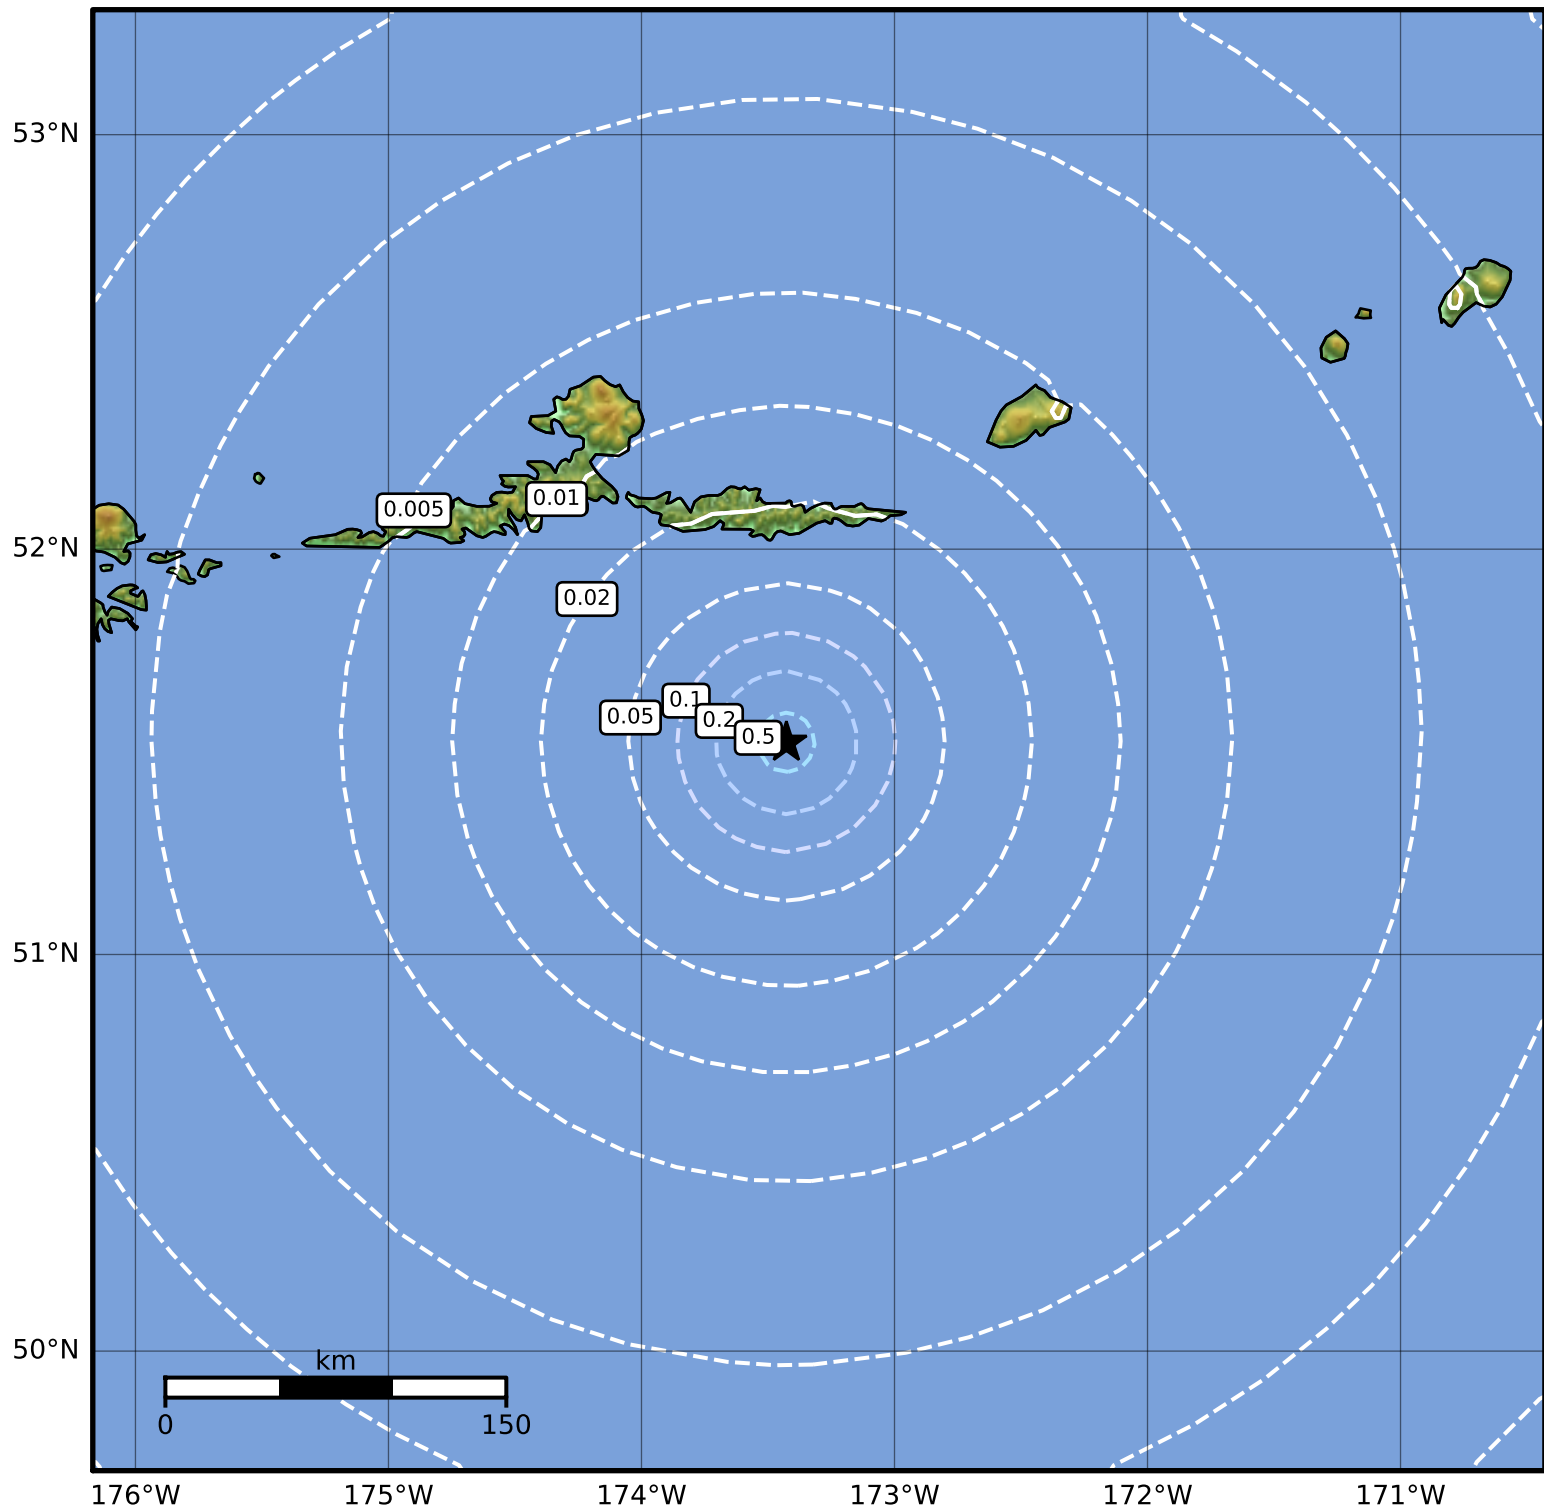

Peak Ground Acceleration Map Alaska Earthquake Center
 ShakeMap: 91 km (57 miles) SE of Atka
 May 08, 2023 21:09:20 UTC M3.5 N51.53 W173.43 Depth: 12.0km ID:ak0235w1cif6

PGA (%g)	0.1	0.2	0.5	1	2	5	10	20	50	100	200

Scale based on Worden et al. (2012)

Version 2: Processed 2023-05-09T03:22:04Z

△ Seismic Instrument ○ Reported Intensity

★ Epicenter