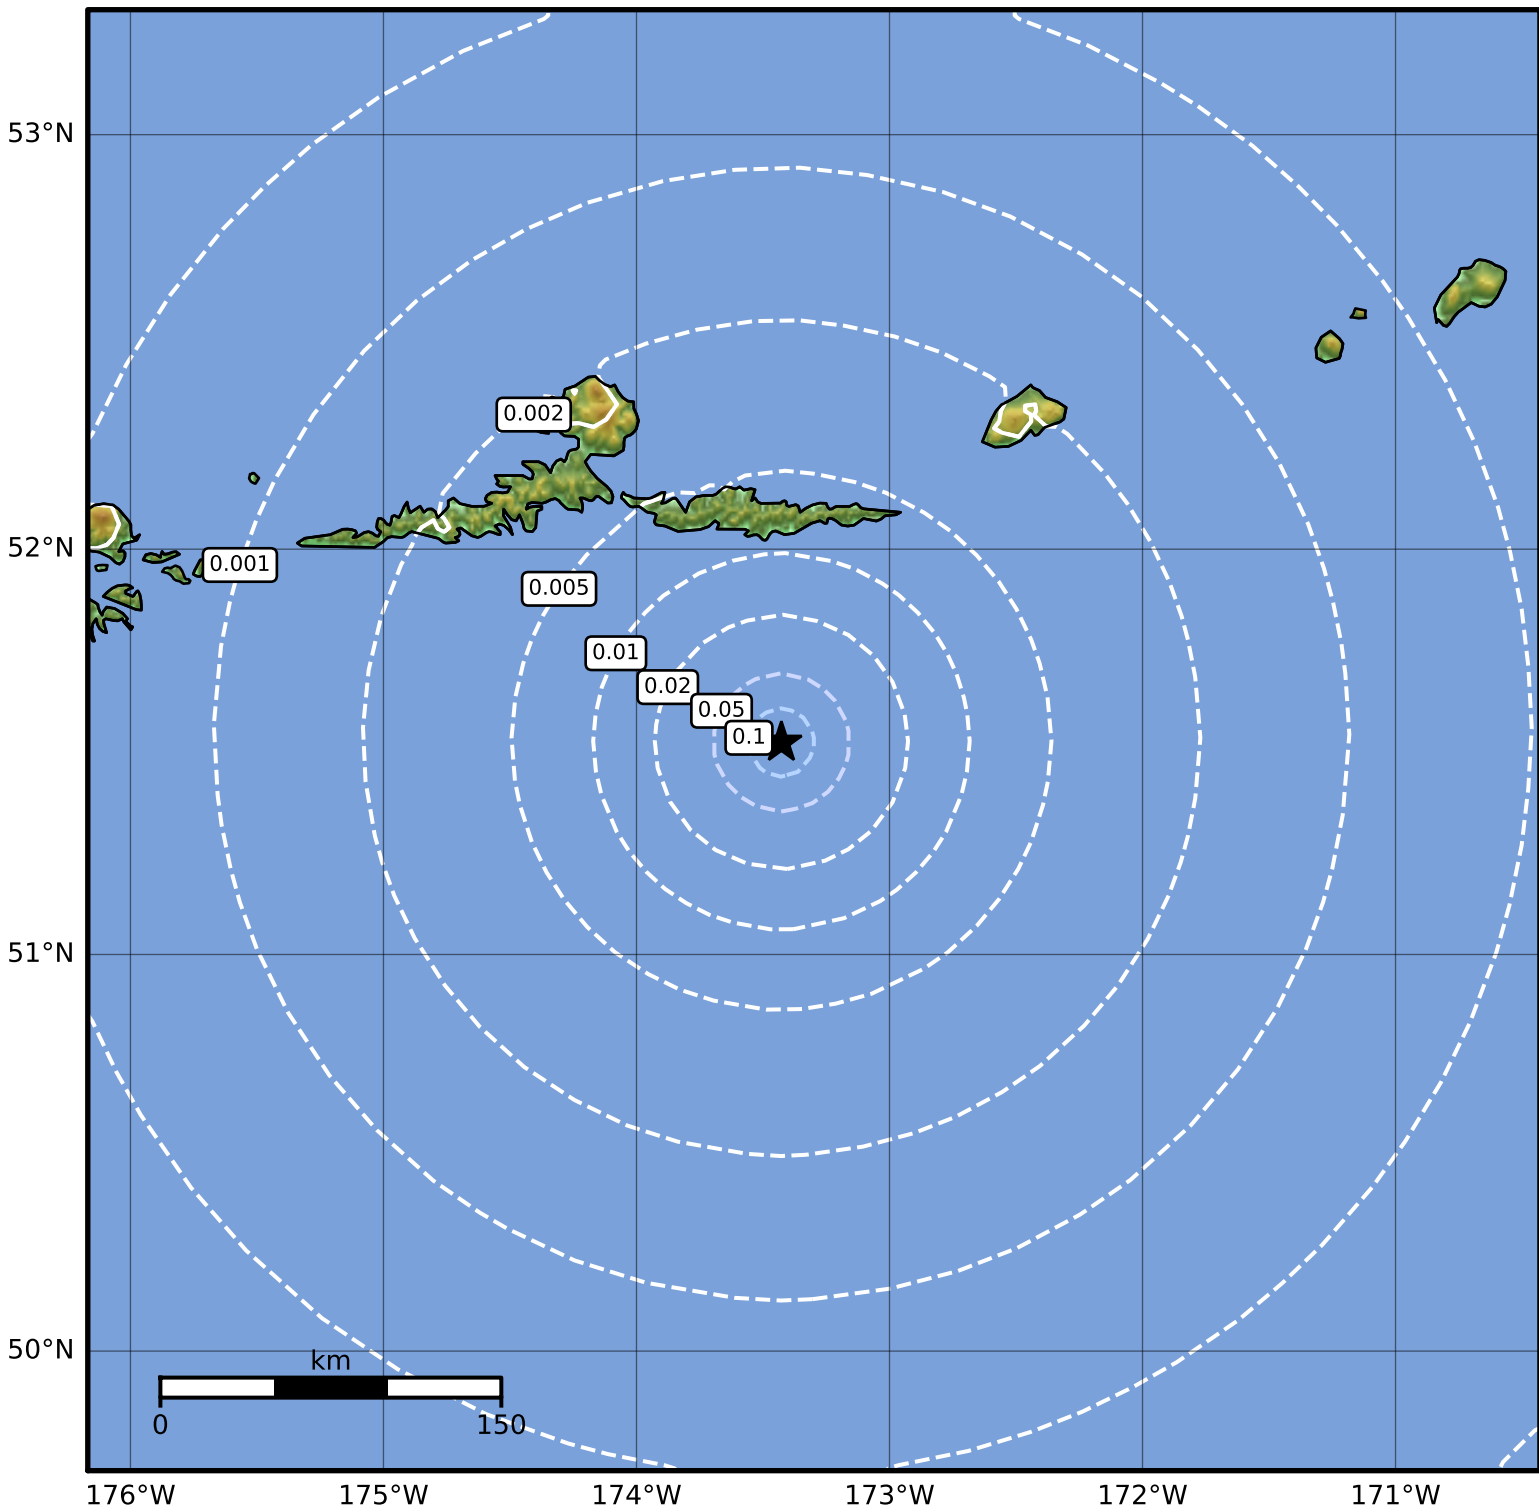

Peak Ground Velocity Map Alaska Earthquake Center
ShakeMap: 91 km (57 miles) SE of Atka
May 08, 2023 21:09:20 UTC M3.5 N51.53 W173.43 Depth: 12.0km ID:ak0235w1cif6

PGV (cm/s)	0.1	0.2	0.5	1	2	5	10	20	50	100	200
------------	-----	-----	-----	---	---	---	----	----	----	-----	-----

Scale based on Worden et al. (2012)

△ Seismic Instrument ○ Reported Intensity

★ Epicenter

Version 2: Processed 2023-05-09T03:22:04Z