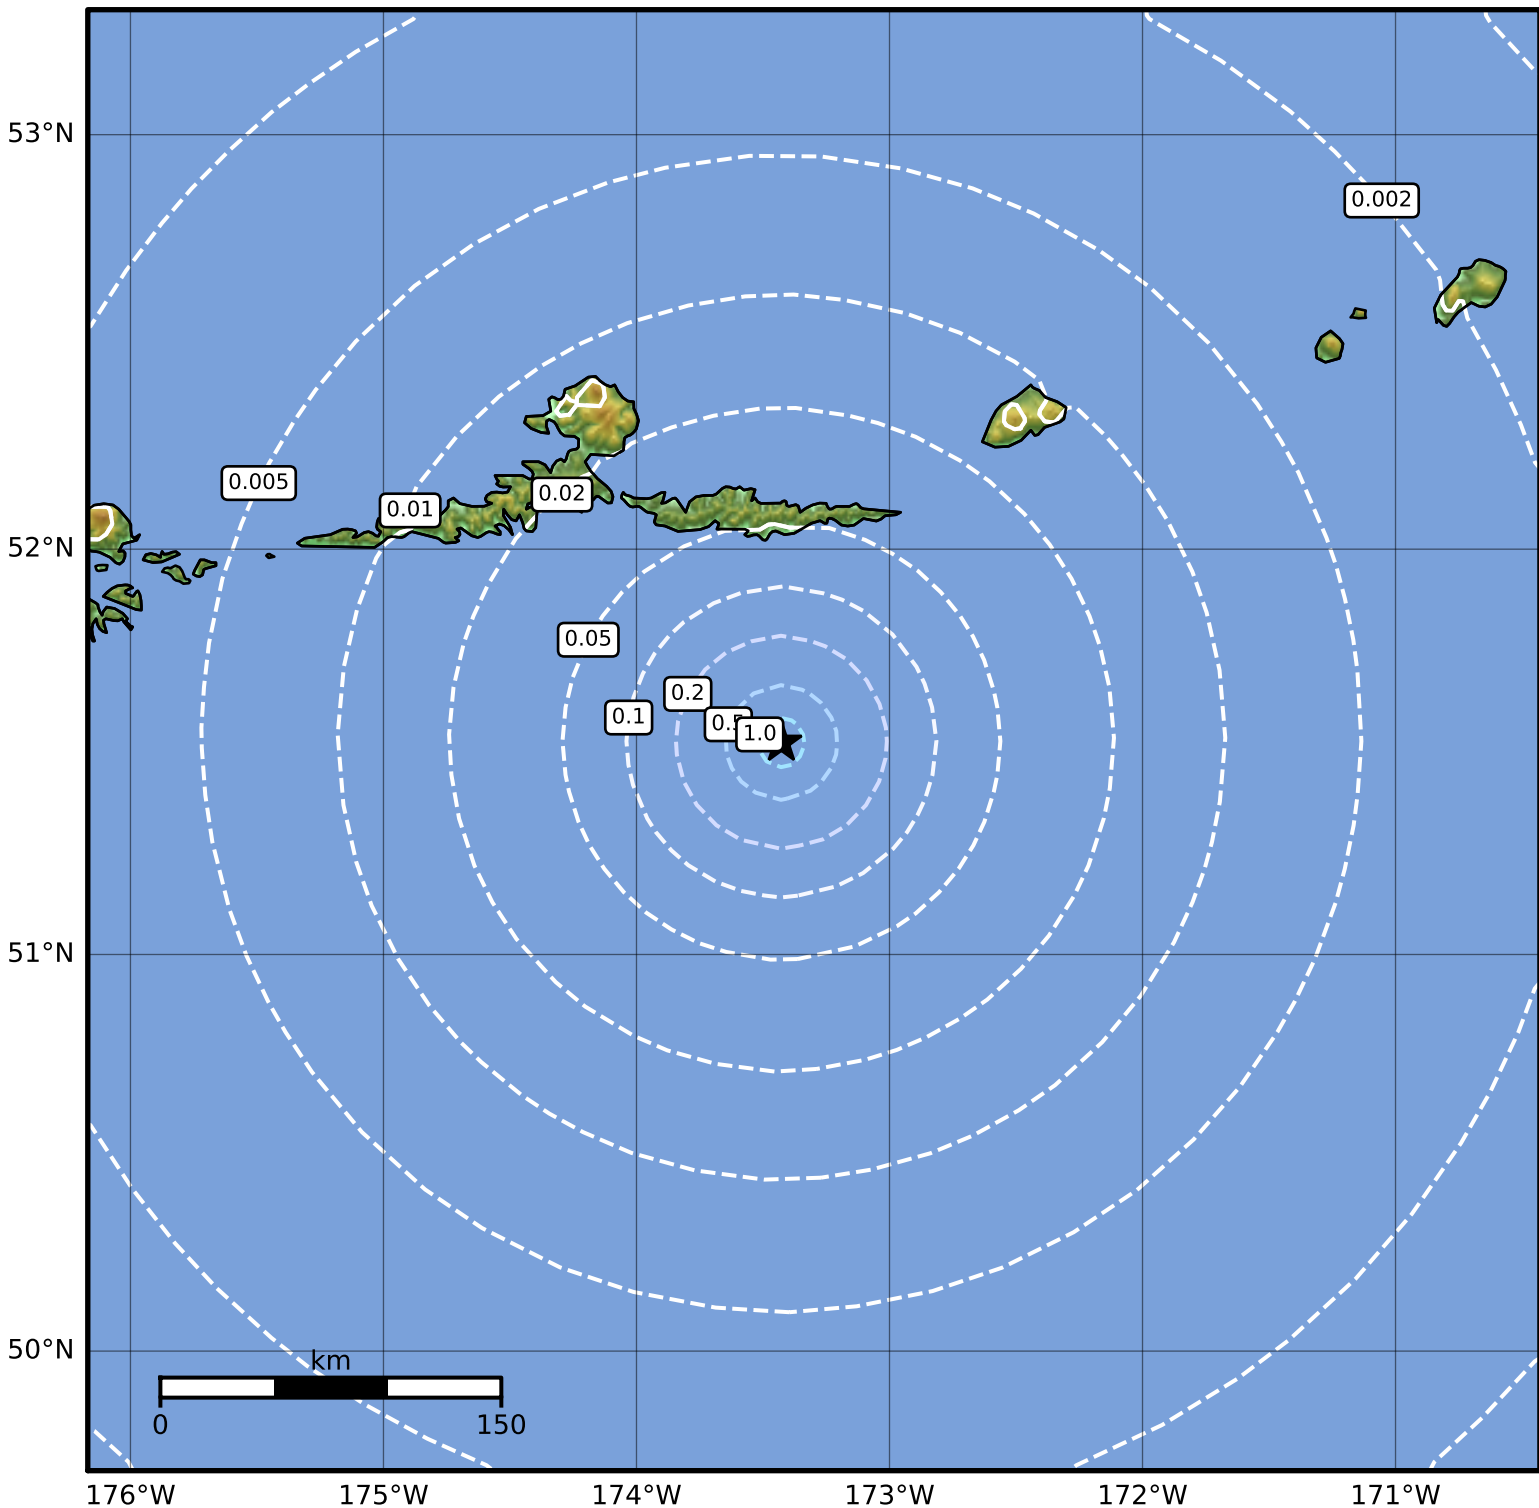

0.3 Second Peak Spectral Acceleration Map Alaska Earthquake Center
 ShakeMap: 91 km (57 miles) SE of Atka
 May 08, 2023 21:09:20 UTC M3.5 N51.53 W173.43 Depth: 12.0km ID:ak0235w1cif6

SA(0.3) (%g)	0.1	0.2	0.5	1	2	5	10	20	50	100	200
--------------	-----	-----	-----	---	---	---	----	----	----	-----	-----

Scale based on Worden et al. (2012)

Version 2: Processed 2023-05-09T03:22:04Z

△ Seismic Instrument ○ Reported Intensity

★ Epicenter