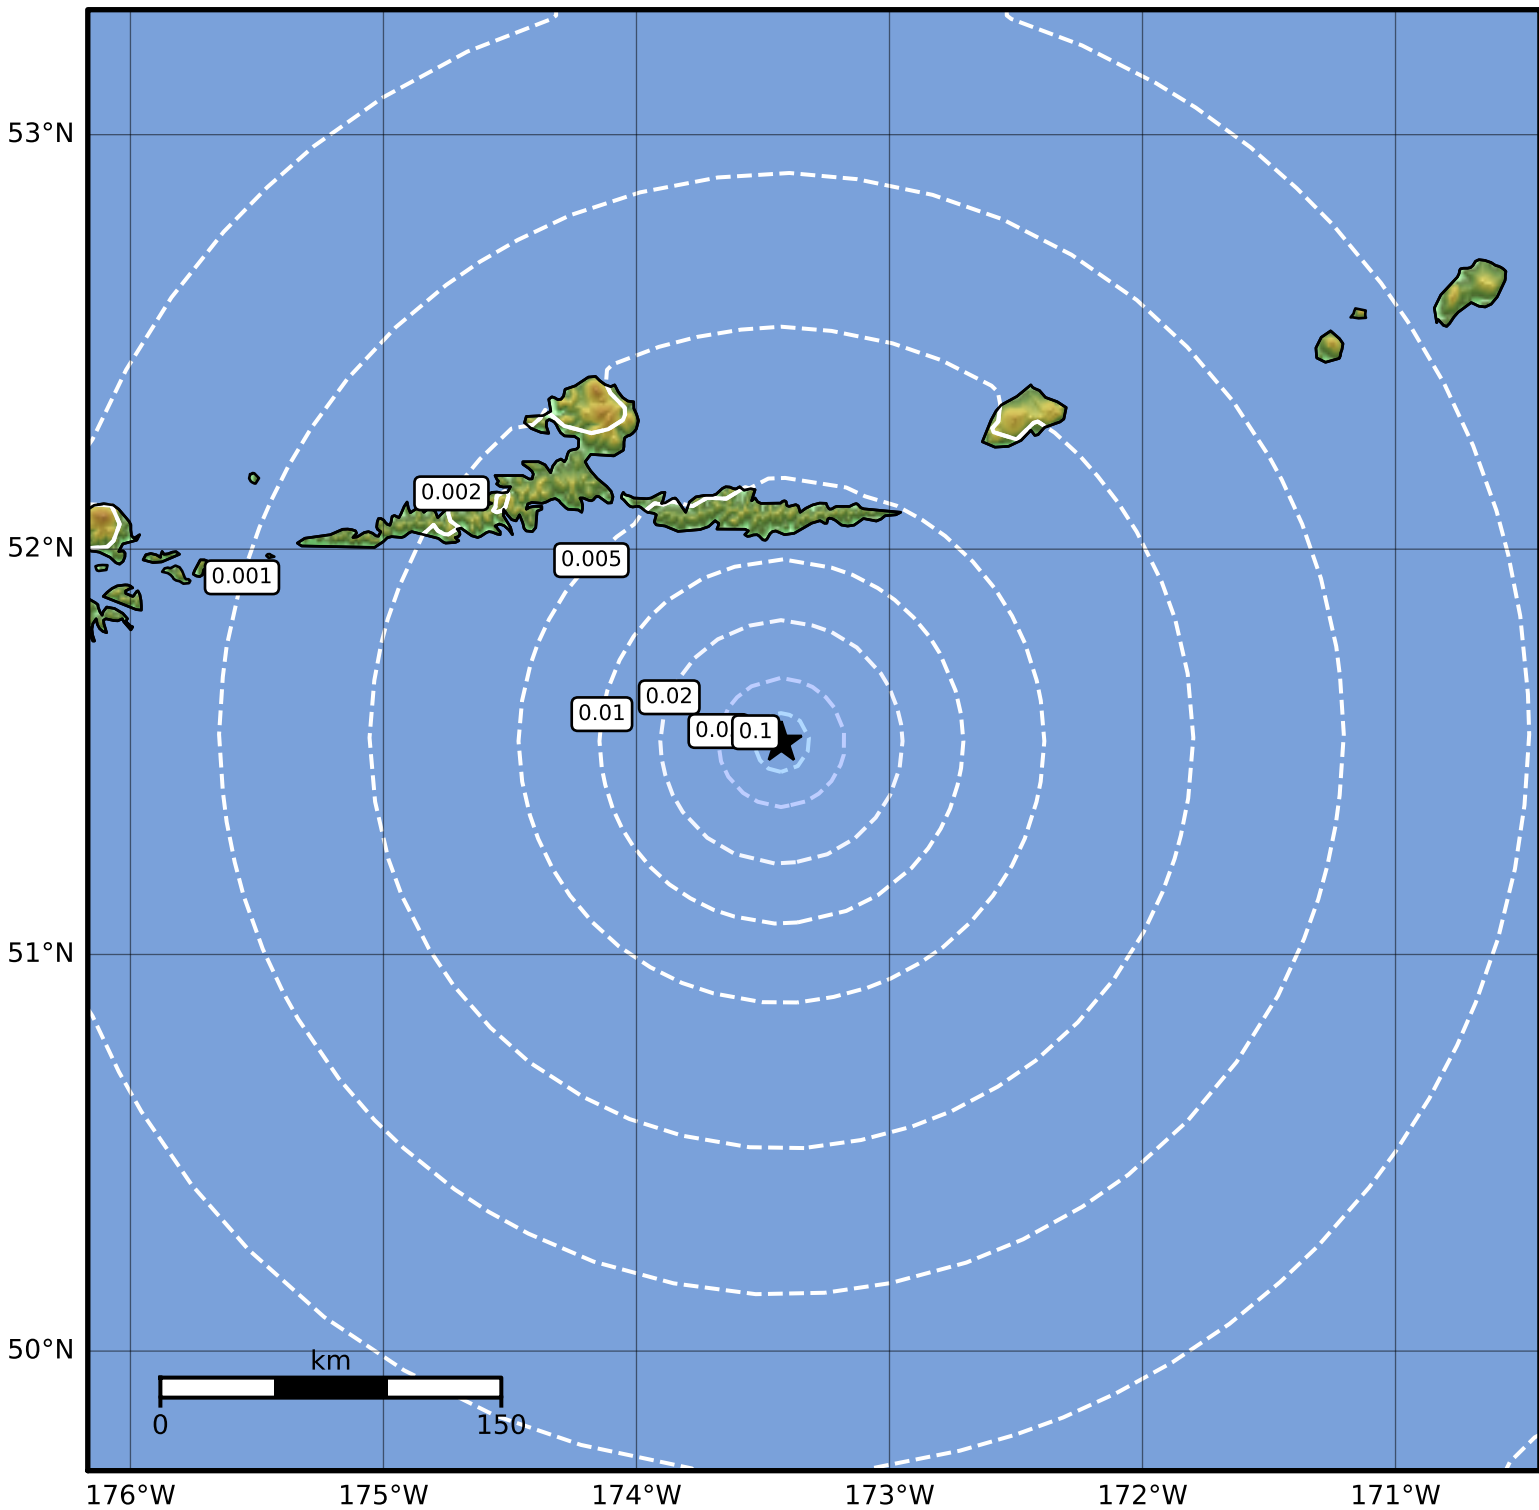

1.0 Second Peak Spectral Acceleration Map Alaska Earthquake Center
 ShakeMap: 91 km (57 miles) SE of Atka
 May 08, 2023 21:09:20 UTC M3.5 N51.53 W173.43 Depth: 12.0km ID:ak0235w1cif6

SA(1.0) (%g)	0.1	0.2	0.5	1	2	5	10	20	50	100	200
--------------	-----	-----	-----	---	---	---	----	----	----	-----	-----

Scale based on Worden et al. (2012)

Version 2: Processed 2023-05-09T03:22:04Z

△ Seismic Instrument ○ Reported Intensity

★ Epicenter