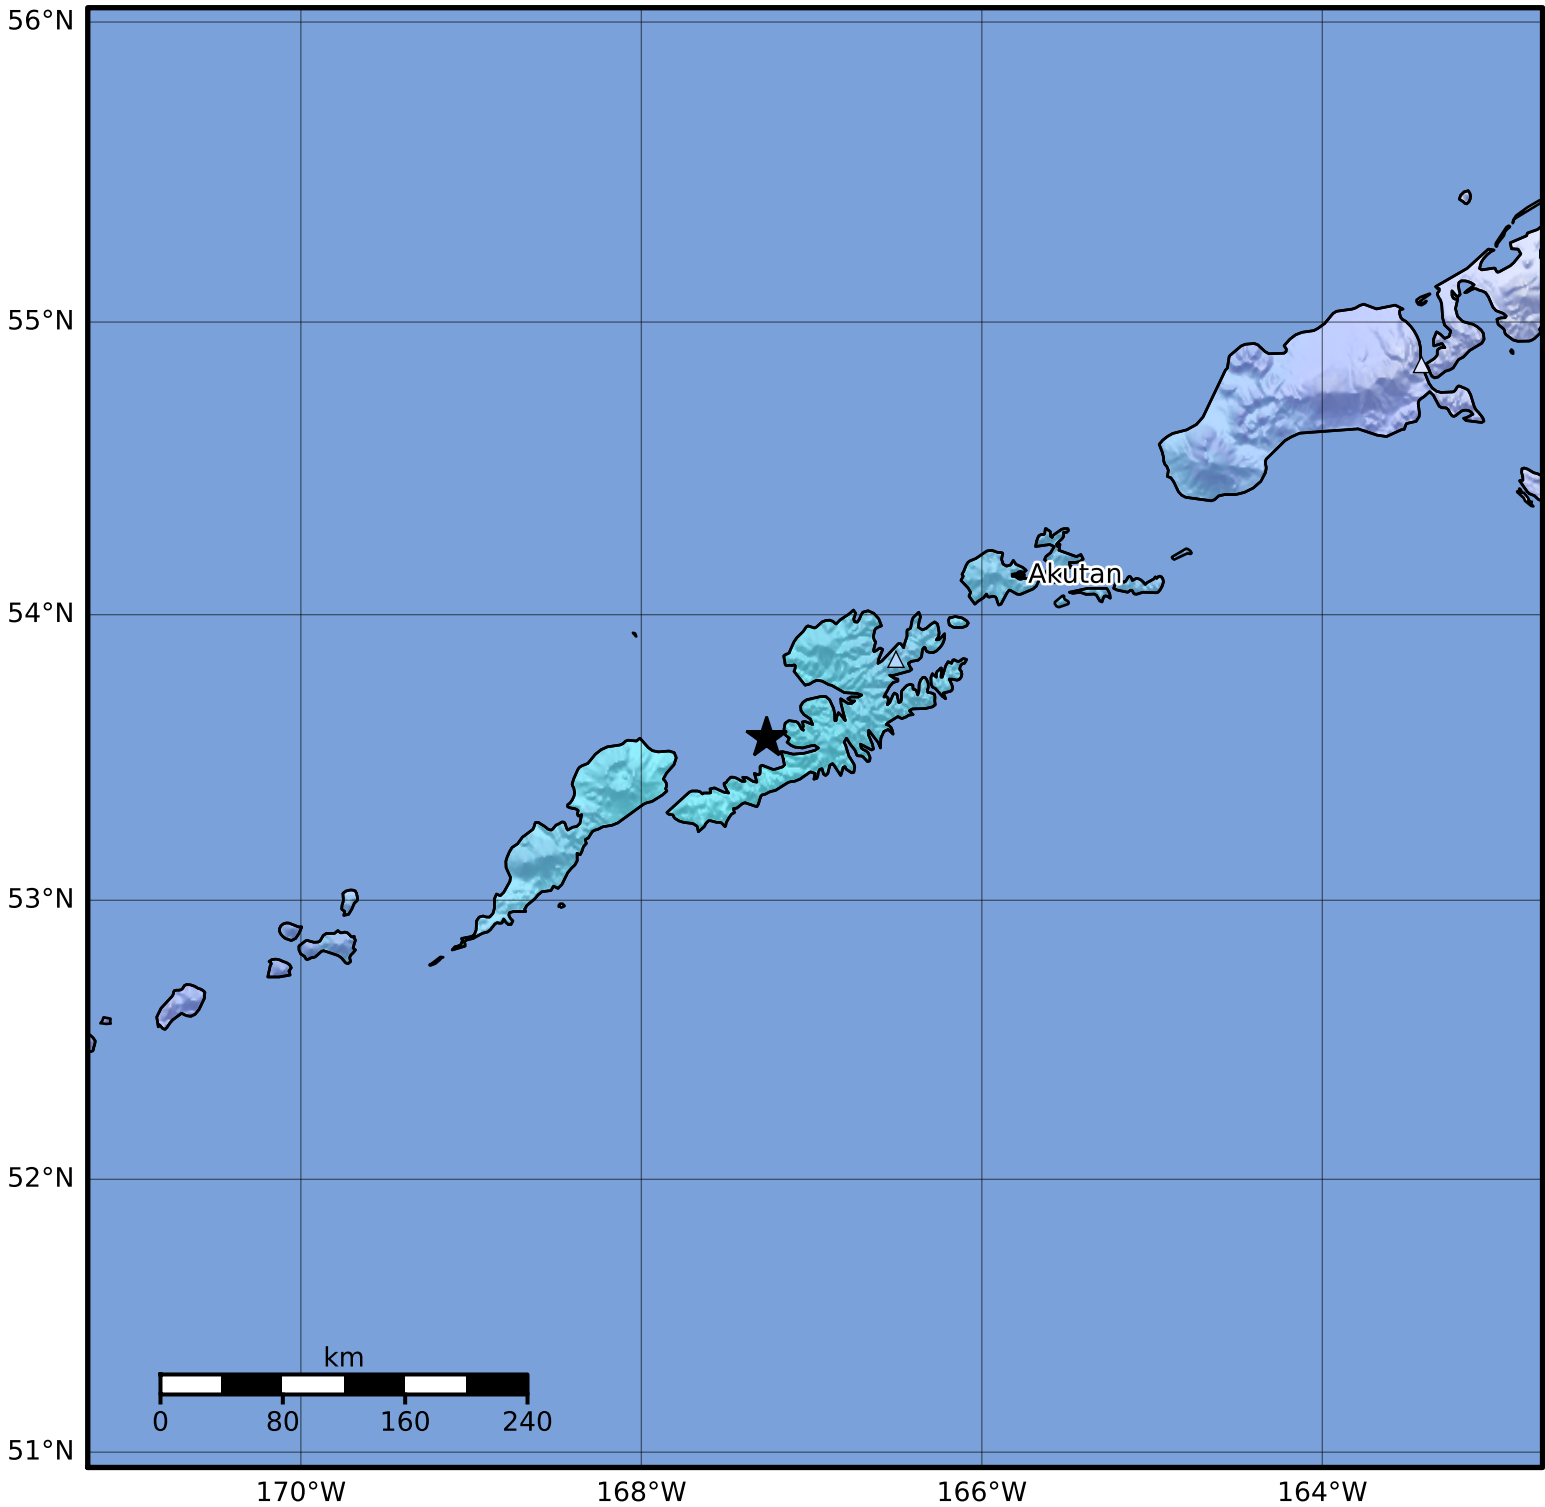

Macroseismic Intensity Map Alaska Earthquake Center
 ShakeMap: 58 km (36 miles) SW of Unalaska
 May 09, 2023 14:10:47 UTC M5.0 N53.57 W167.26 Depth: 73.3km ID:ak0235xkq2uy

SHAKING	Not felt	Weak	Light	Moderate	Strong	Very strong	Severe	Violent	Extreme
DAMAGE	None	None	None	Very light	Light	Moderate	Moderate/heavy	Heavy	Very heavy
PGA(%g)	<0.0464	0.297	2.76	6.2	11.5	21.5	40.1	74.7	>139
PGV(cm/s)	<0.0215	0.135	1.41	4.65	9.64	20	41.4	85.8	>178
INTENSITY	I	II-III	IV	V	VI	VII	VIII	IX	X+

Scale based on Worden et al. (2012)

Version 4: Processed 2023-05-09T14:37:31Z

△ Seismic Instrument ○ Reported Intensity

★ Epicenter