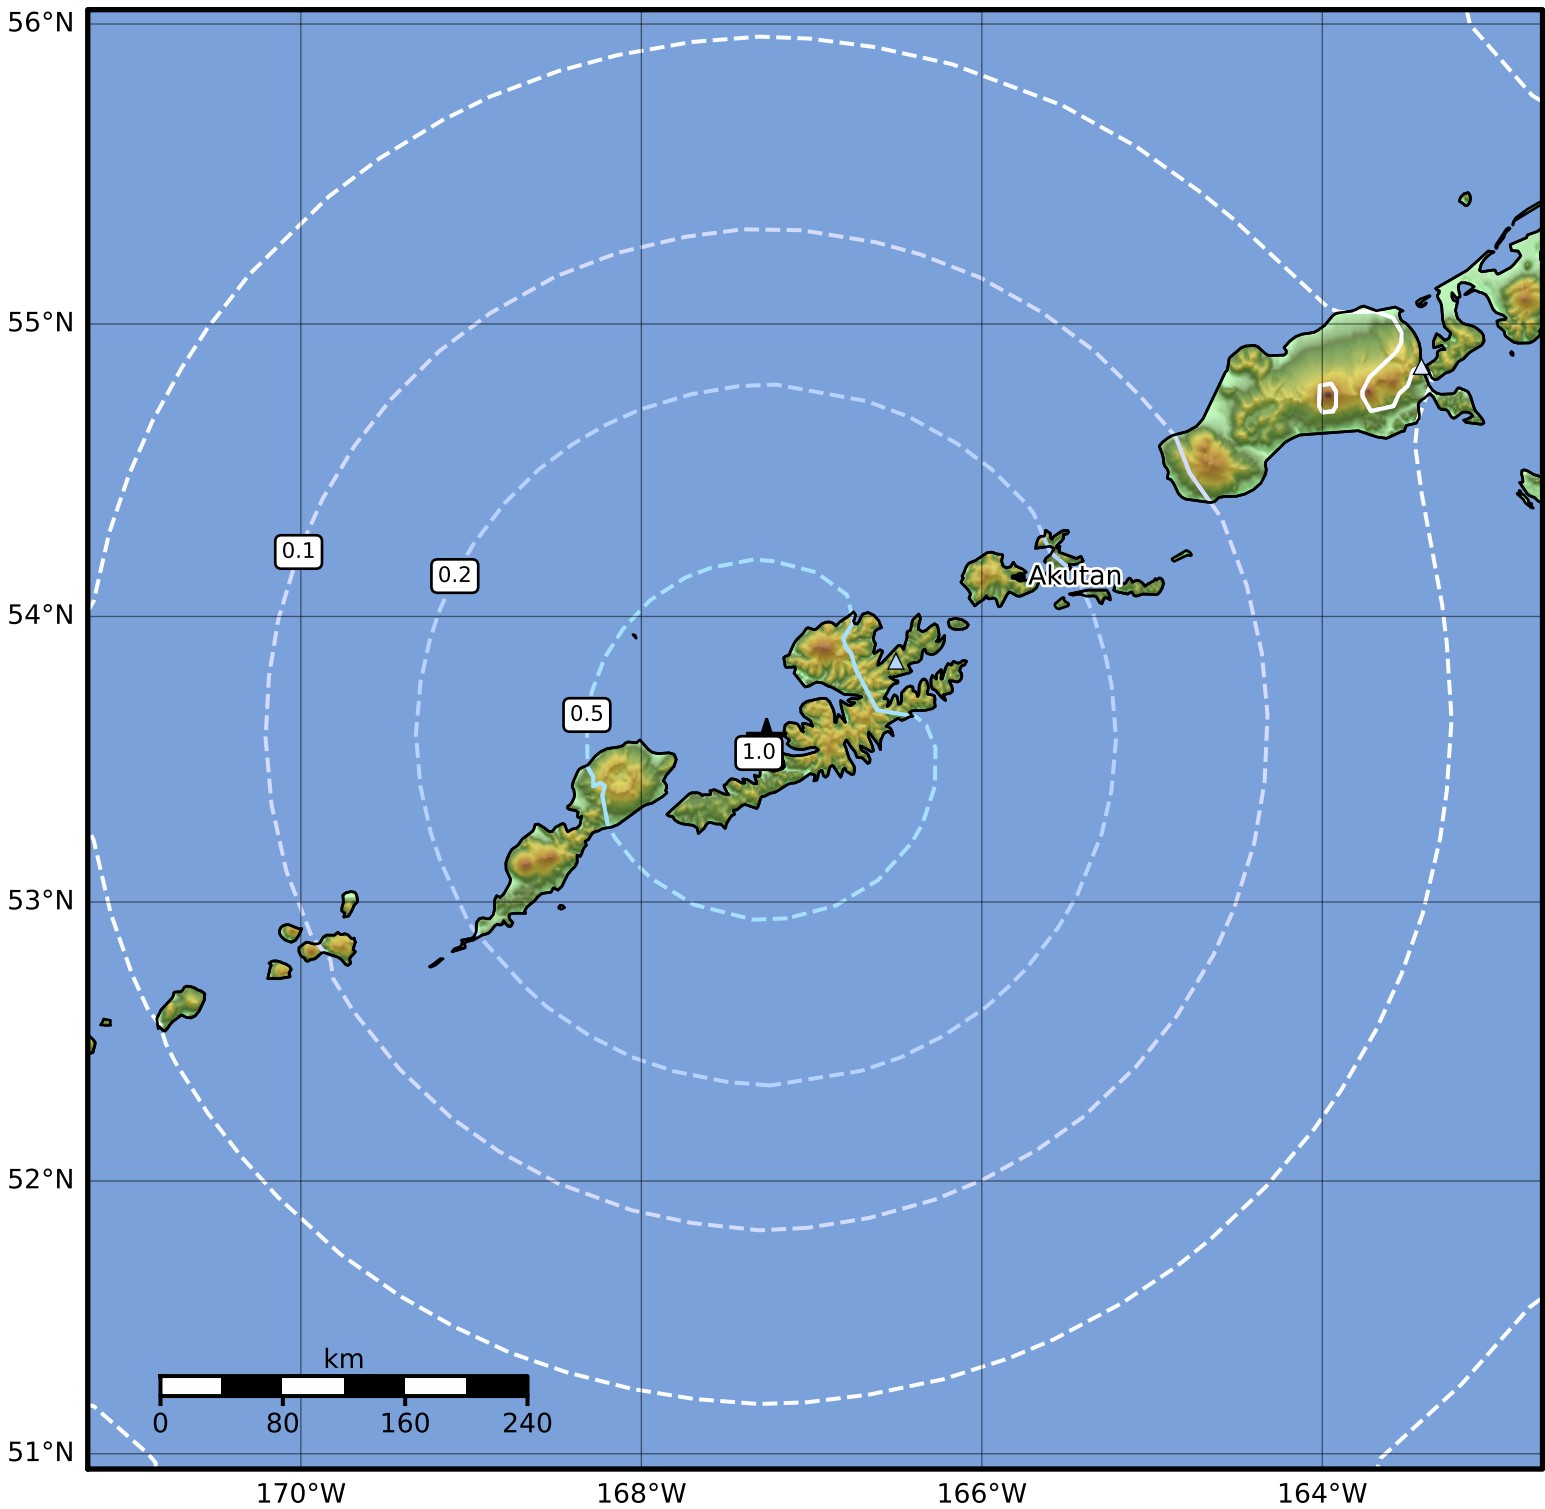

Peak Ground Acceleration Map Alaska Earthquake Center  
 ShakeMap: 58 km (36 miles) SW of Unalaska  
 May 09, 2023 14:10:47 UTC M5.0 N53.57 W167.26 Depth: 73.3km ID:ak0235xkq2uy

PGA (%g)	0.1	0.2	0.5	1	2	5	10	20	50	100	200
----------	-----	-----	-----	---	---	---	----	----	----	-----	-----

Scale based on Worden et al. (2012)

Version 4: Processed 2023-05-09T14:37:31Z

△ Seismic Instrument ○ Reported Intensity

★ Epicenter