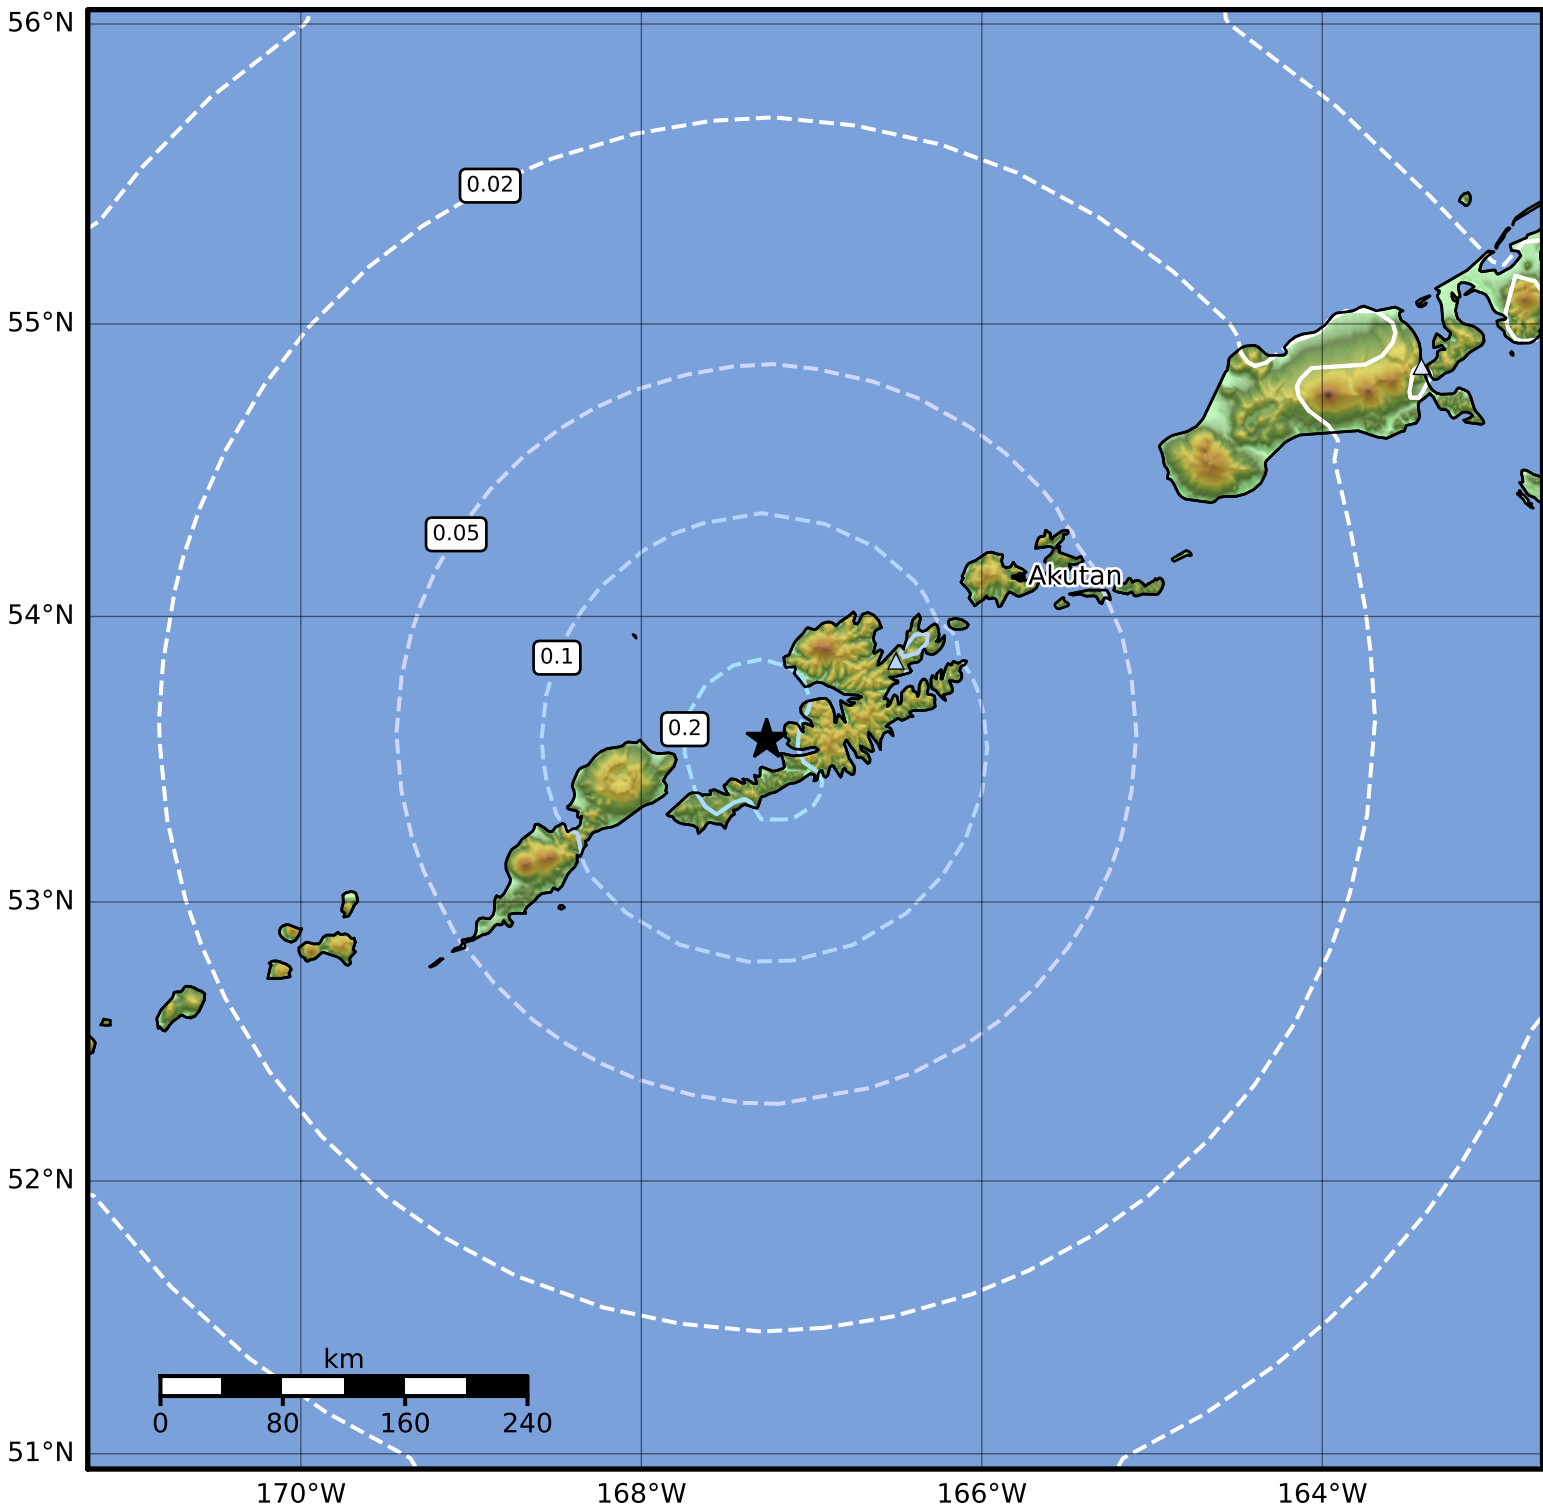

Peak Ground Velocity Map Alaska Earthquake Center
ShakeMap: 58 km (36 miles) SW of Unalaska
May 09, 2023 14:10:47 UTC M5.0 N53.57 W167.26 Depth: 73.3km ID:ak0235xkq2uy

PGV (cm/s)	0.1	0.2	0.5	1	2	5	10	20	50	100	200
------------	-----	-----	-----	---	---	---	----	----	----	-----	-----

Scale based on Worden et al. (2012)

△ Seismic Instrument ○ Reported Intensity

★ Epicenter

Version 4: Processed 2023-05-09T14:37:31Z