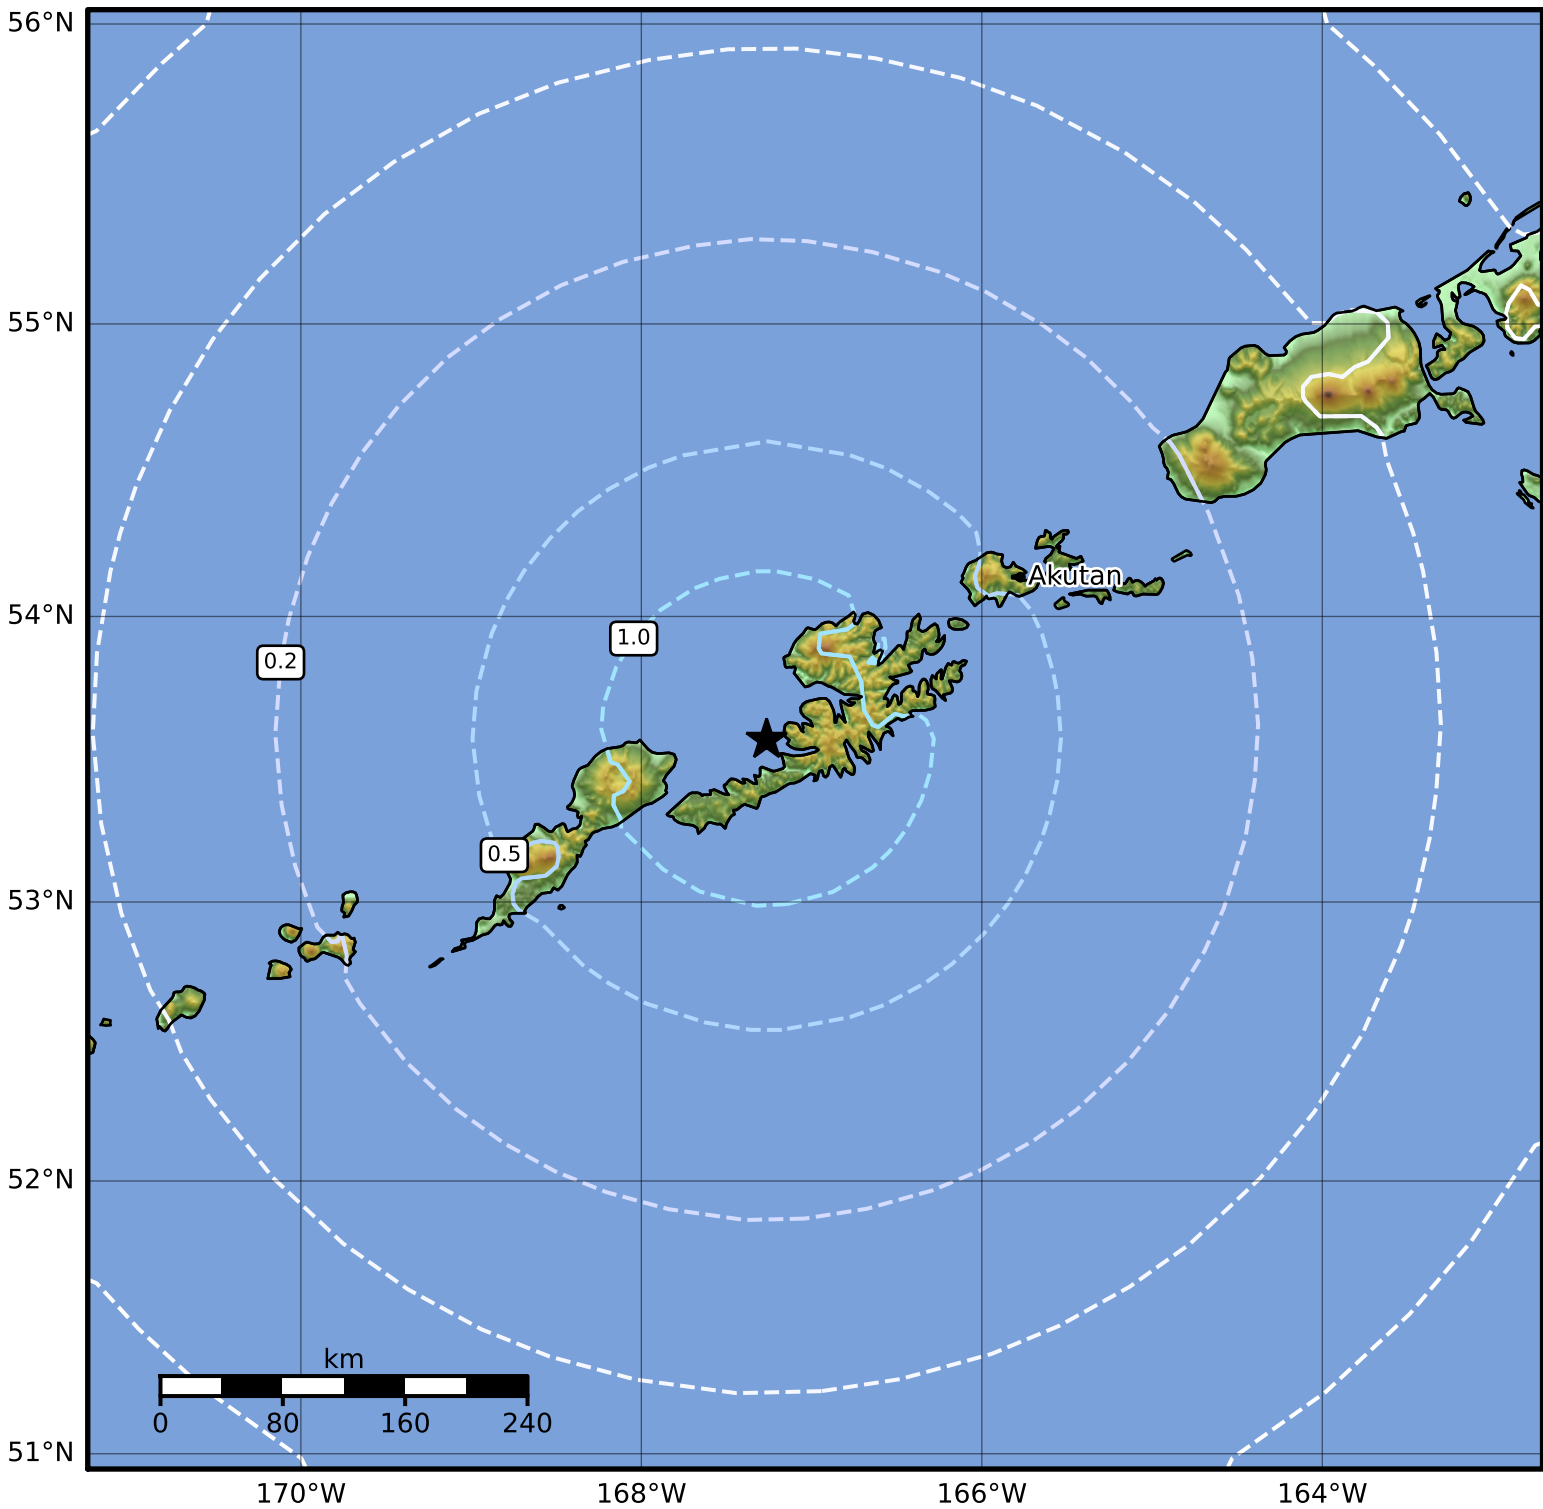

0.3 Second Peak Spectral Acceleration Map Alaska Earthquake Center  
 ShakeMap: 58 km (36 miles) SW of Unalaska  
 May 09, 2023 14:10:47 UTC M5.0 N53.57 W167.26 Depth: 73.3km ID:ak0235xkq2uy

| SA(0.3) (%g) | 0.1 | 0.2 | 0.5 | 1 | 2 | 5 | 10 | 20 | 50 | 100 | 200 |
|--------------|-----|-----|-----|---|---|---|----|----|----|-----|-----|
|--------------|-----|-----|-----|---|---|---|----|----|----|-----|-----|

Scale based on Worden et al. (2012)

Version 4: Processed 2023-05-09T14:37:31Z

△ Seismic Instrument ○ Reported Intensity

★ Epicenter