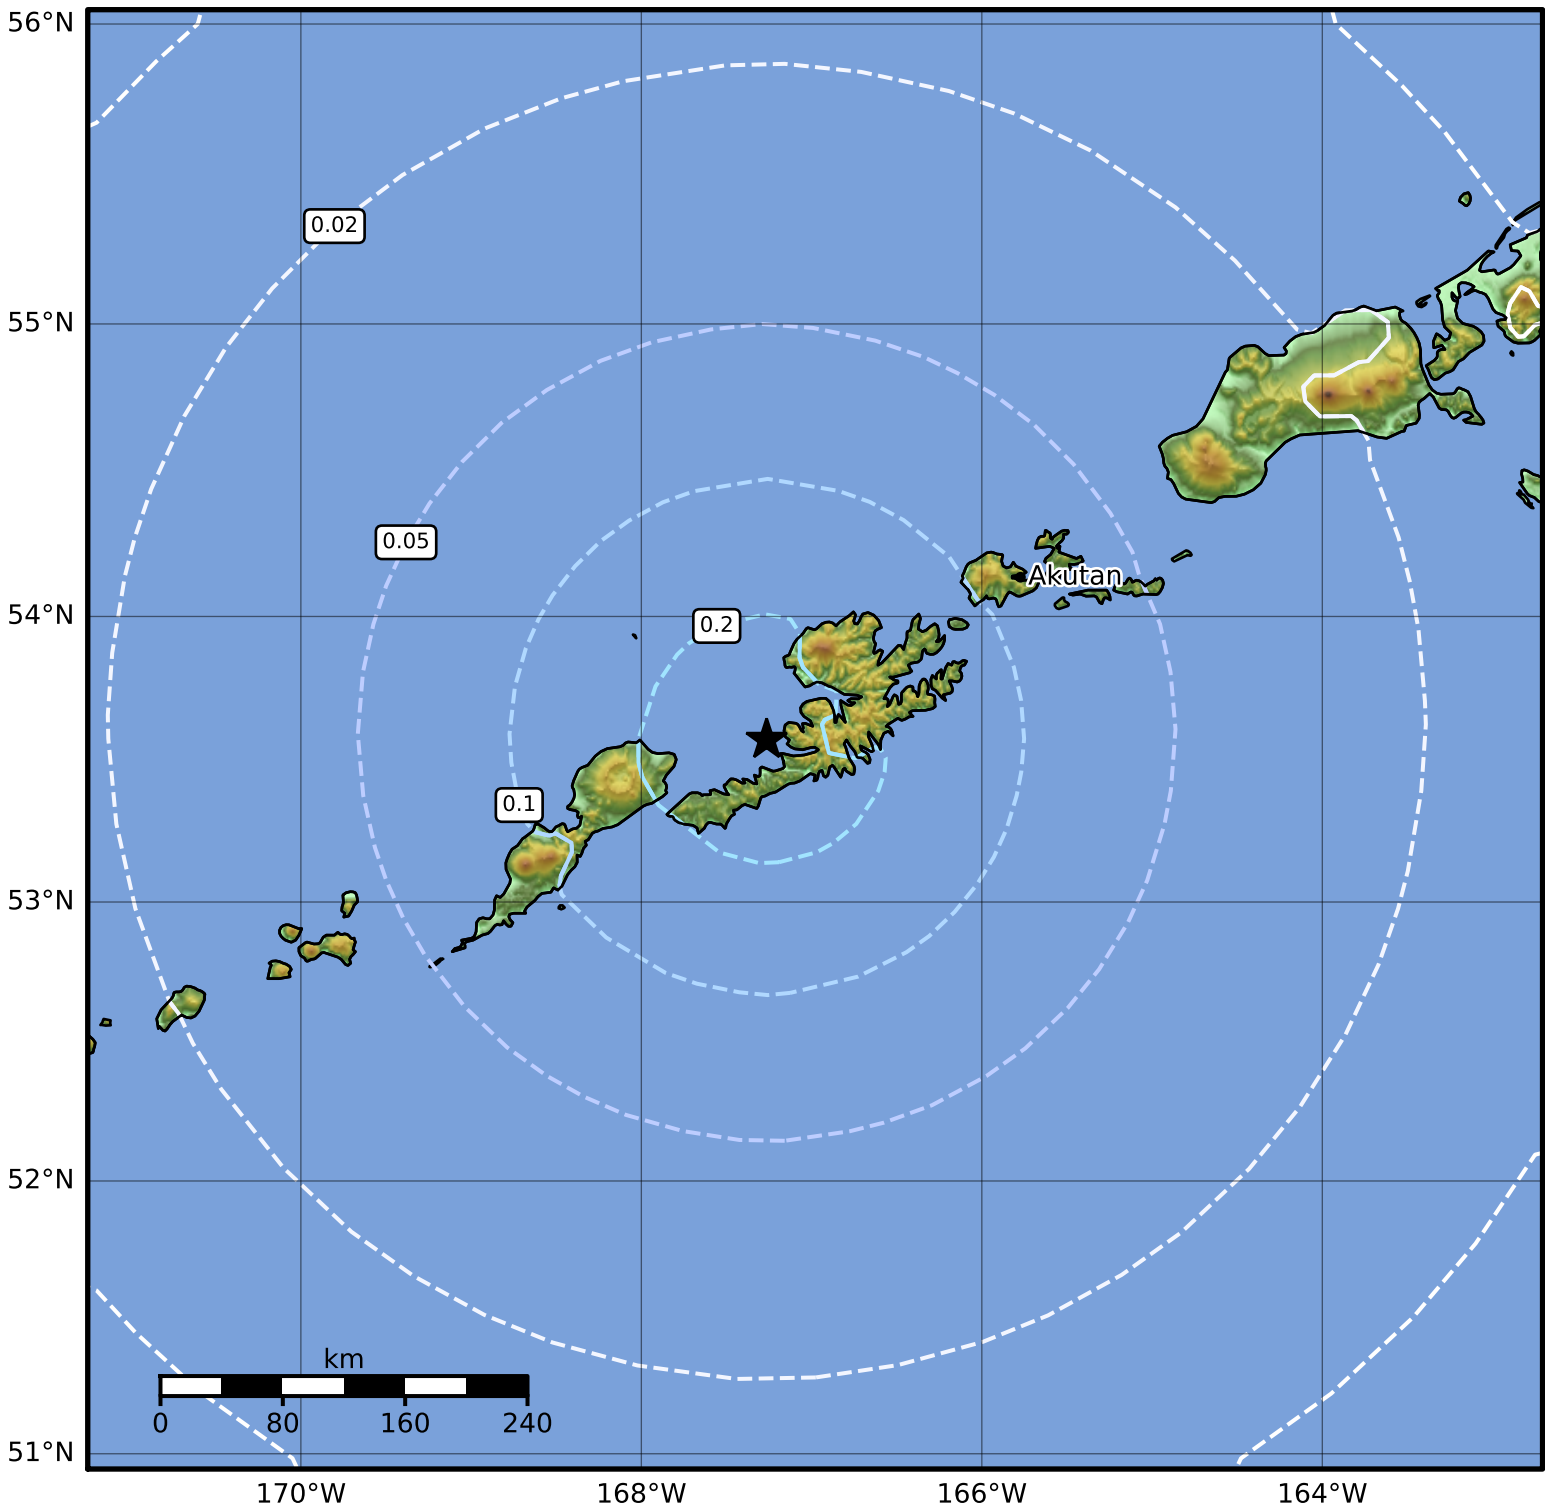

1.0 Second Peak Spectral Acceleration Map Alaska Earthquake Center
 ShakeMap: 58 km (36 miles) SW of Unalaska
 May 09, 2023 14:10:47 UTC M5.0 N53.57 W167.26 Depth: 73.3km ID:ak0235xkq2uy

SA(1.0) (%g)	0.1	0.2	0.5	1	2	5	10	20	50	100	200
--------------	-----	-----	-----	---	---	---	----	----	----	-----	-----

Scale based on Worden et al. (2012)

Version 4: Processed 2023-05-09T14:37:31Z

△ Seismic Instrument ○ Reported Intensity

★ Epicenter