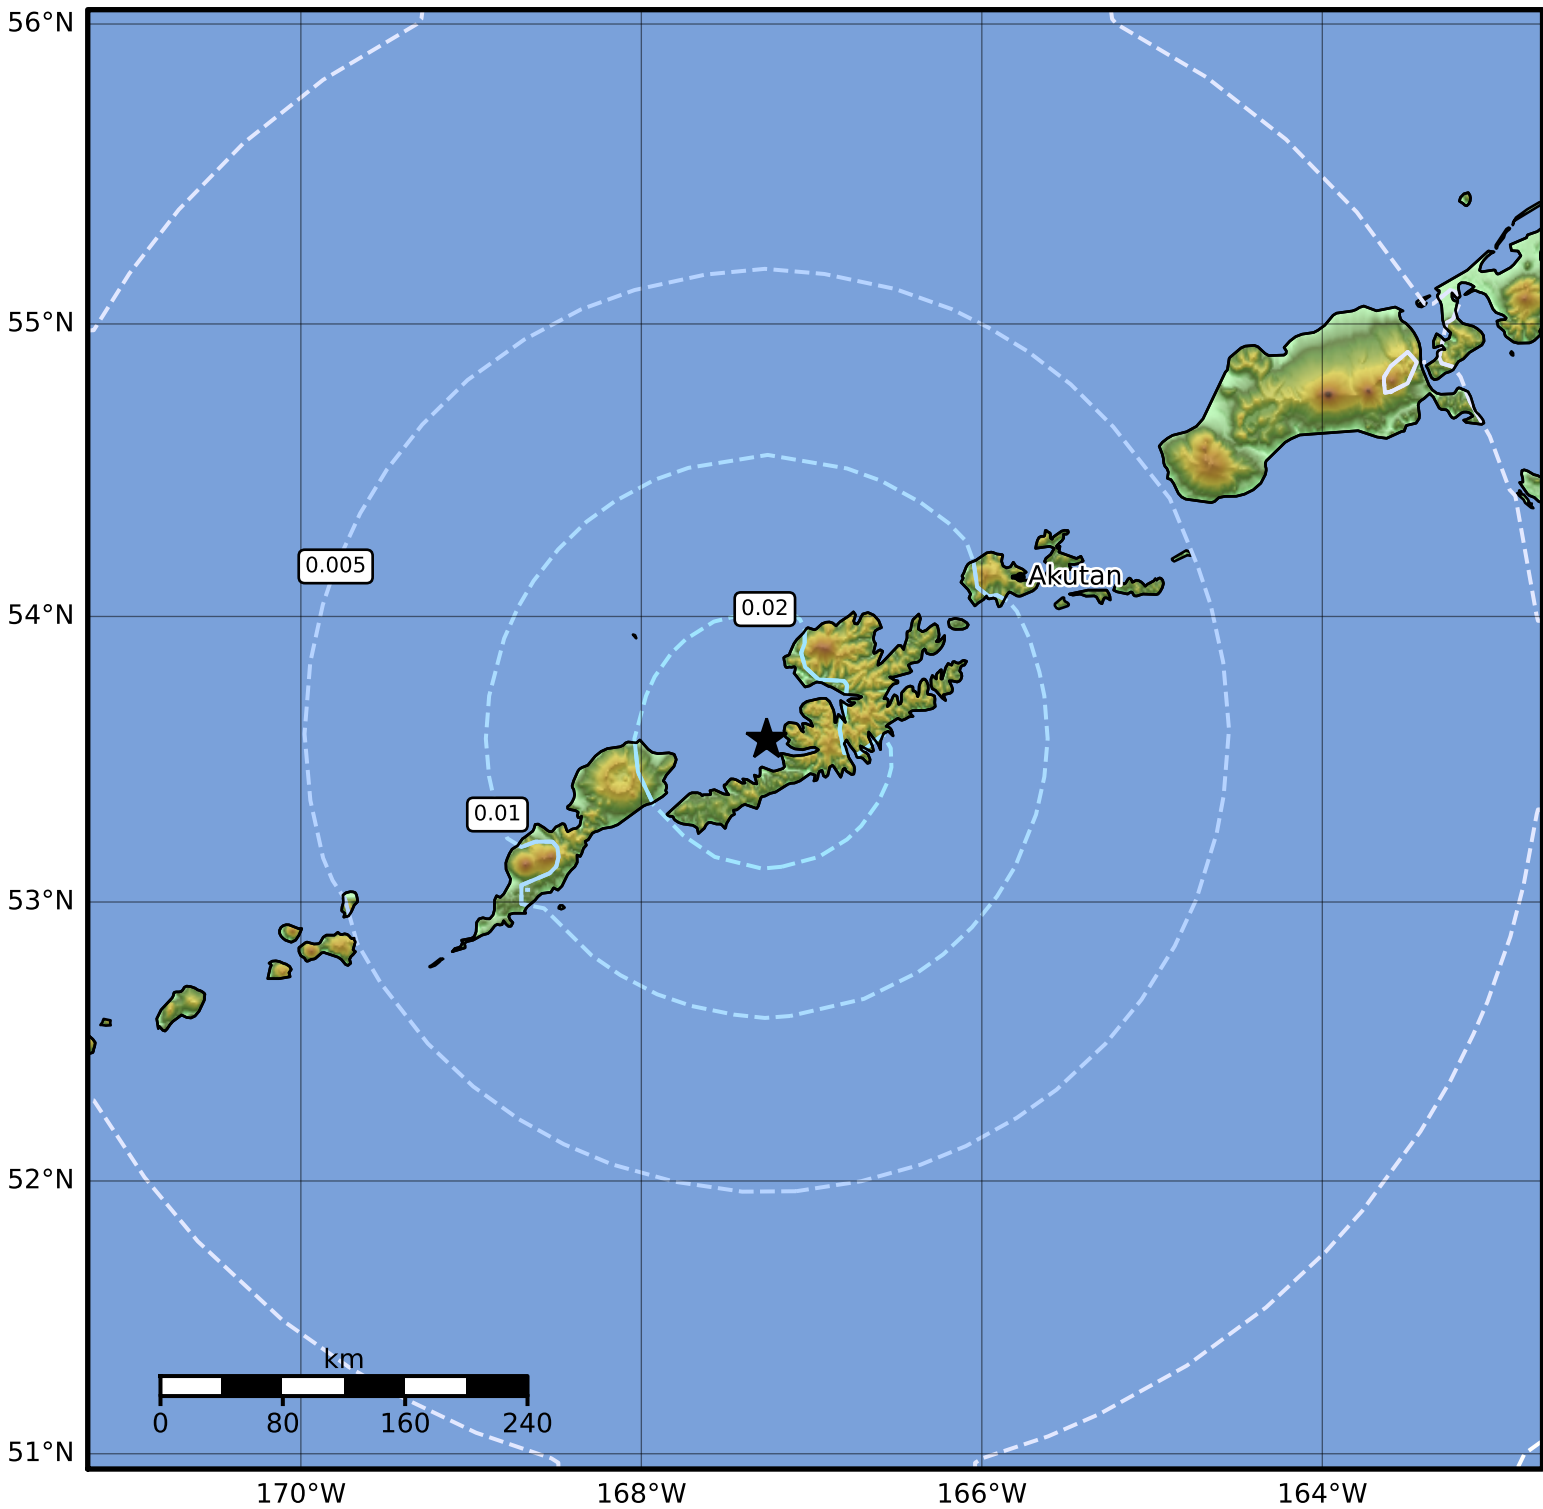

3.0 Second Peak Spectral Acceleration Map Alaska Earthquake Center
ShakeMap: 58 km (36 miles) SW of Unalaska
May 09, 2023 14:10:47 UTC M5.0 N53.57 W167.26 Depth: 73.3km ID:ak0235xkq2uy

Scale based on Worden et al. (2012)

Version 4: Processed 2023-05-09T14:37:31Z

△ Seismic Instrument ○ Reported Intensity

★ Epicenter