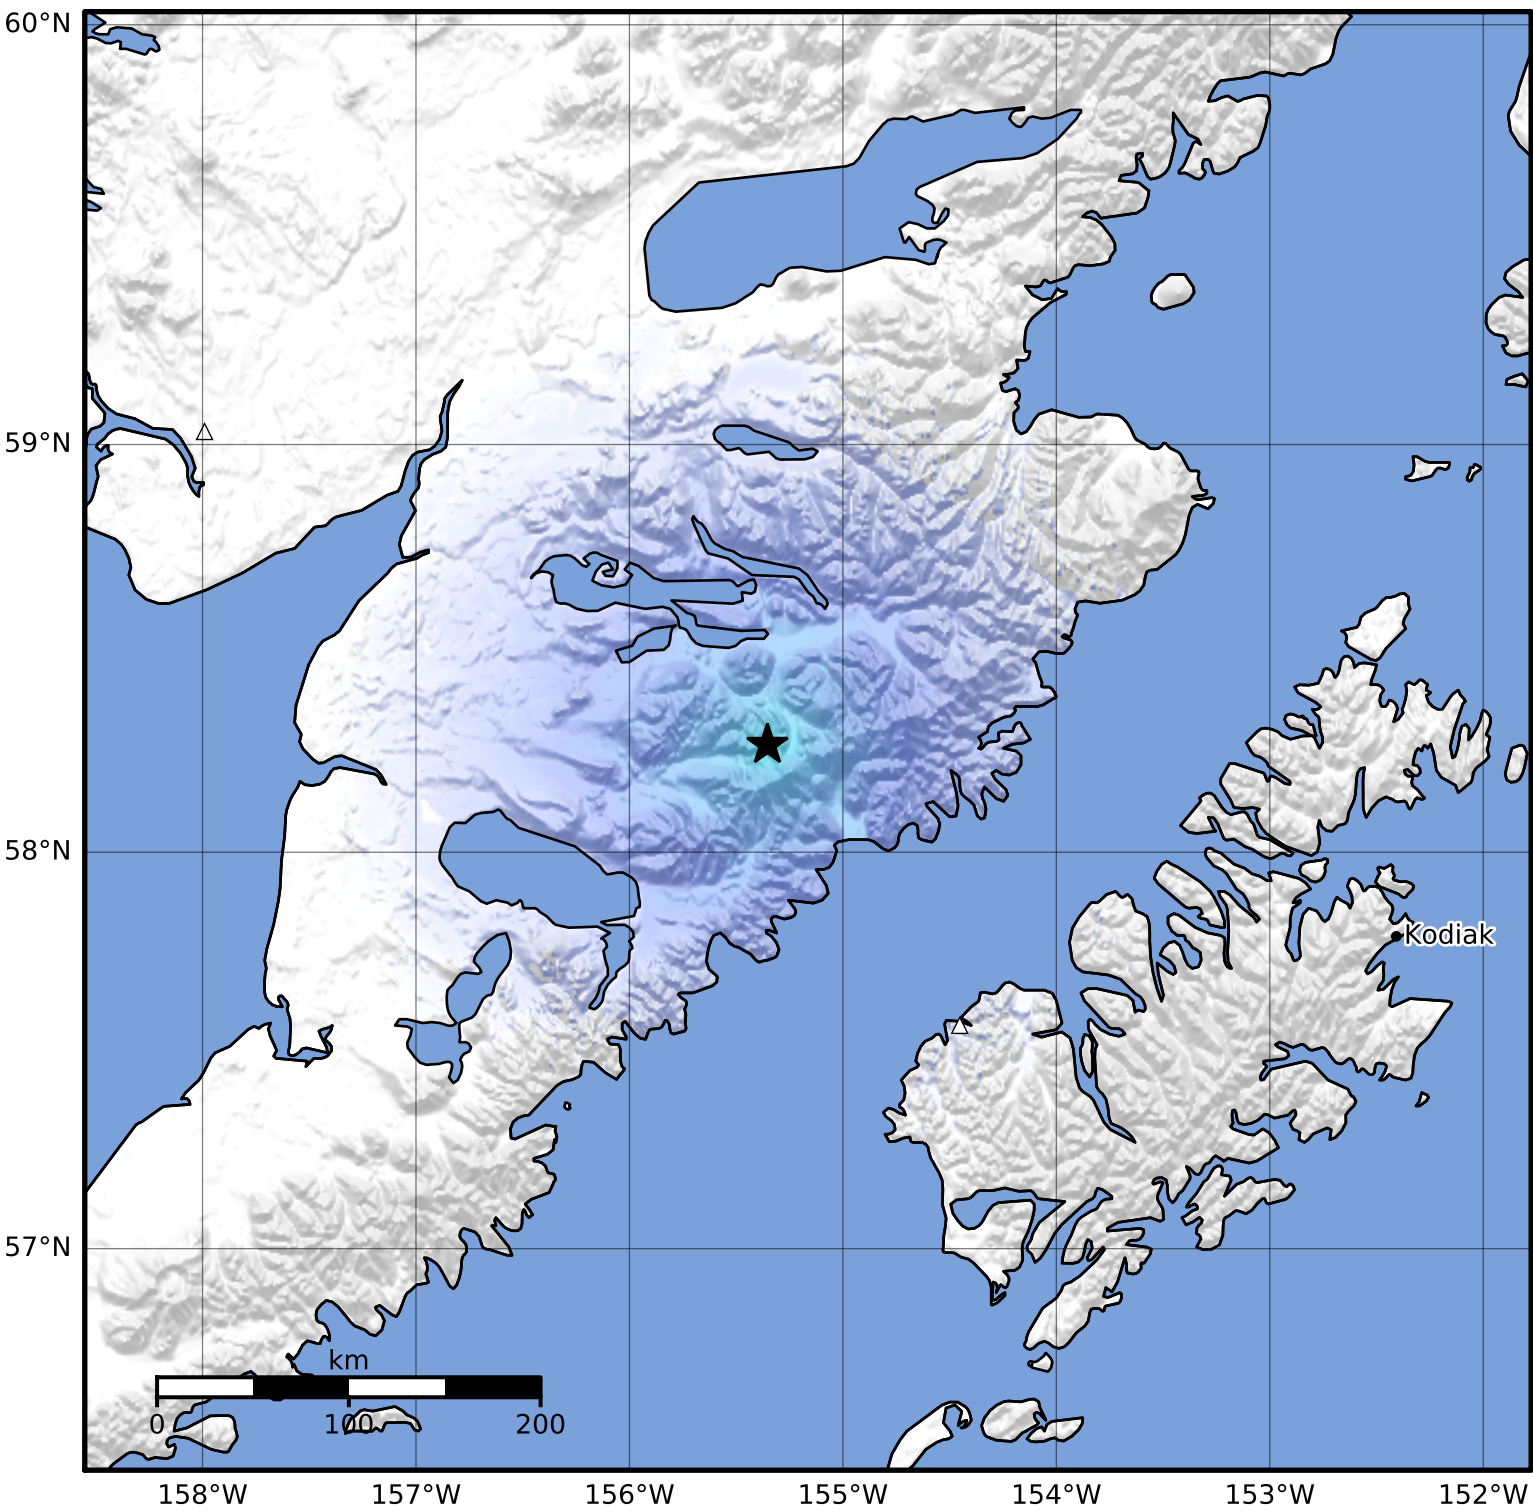

Macroseismic Intensity Map Alaska Earthquake Center
 ShakeMap: 89 km (55 miles) ESE of King Salmon
 May 13, 2023 02:27:46 UTC M3.9 N58.27 W155.35 Depth: 5.0km ID:ak02363ztwab

SHAKING	Not felt	Weak	Light	Moderate	Strong	Very strong	Severe	Violent	Extreme
DAMAGE	None	None	None	Very light	Light	Moderate	Moderate/heavy	Heavy	Very heavy
PGA(%g)	<0.0464	0.297	2.76	6.2	11.5	21.5	40.1	74.7	>139
PGV(cm/s)	<0.0215	0.135	1.41	4.65	9.64	20	41.4	85.8	>178
INTENSITY	I	II-III	IV	V	VI	VII	VIII	IX	X+

Scale based on Worden et al. (2012)

Version 2: Processed 2023-05-13T05:58:01Z

△ Seismic Instrument ○ Reported Intensity

★ Epicenter