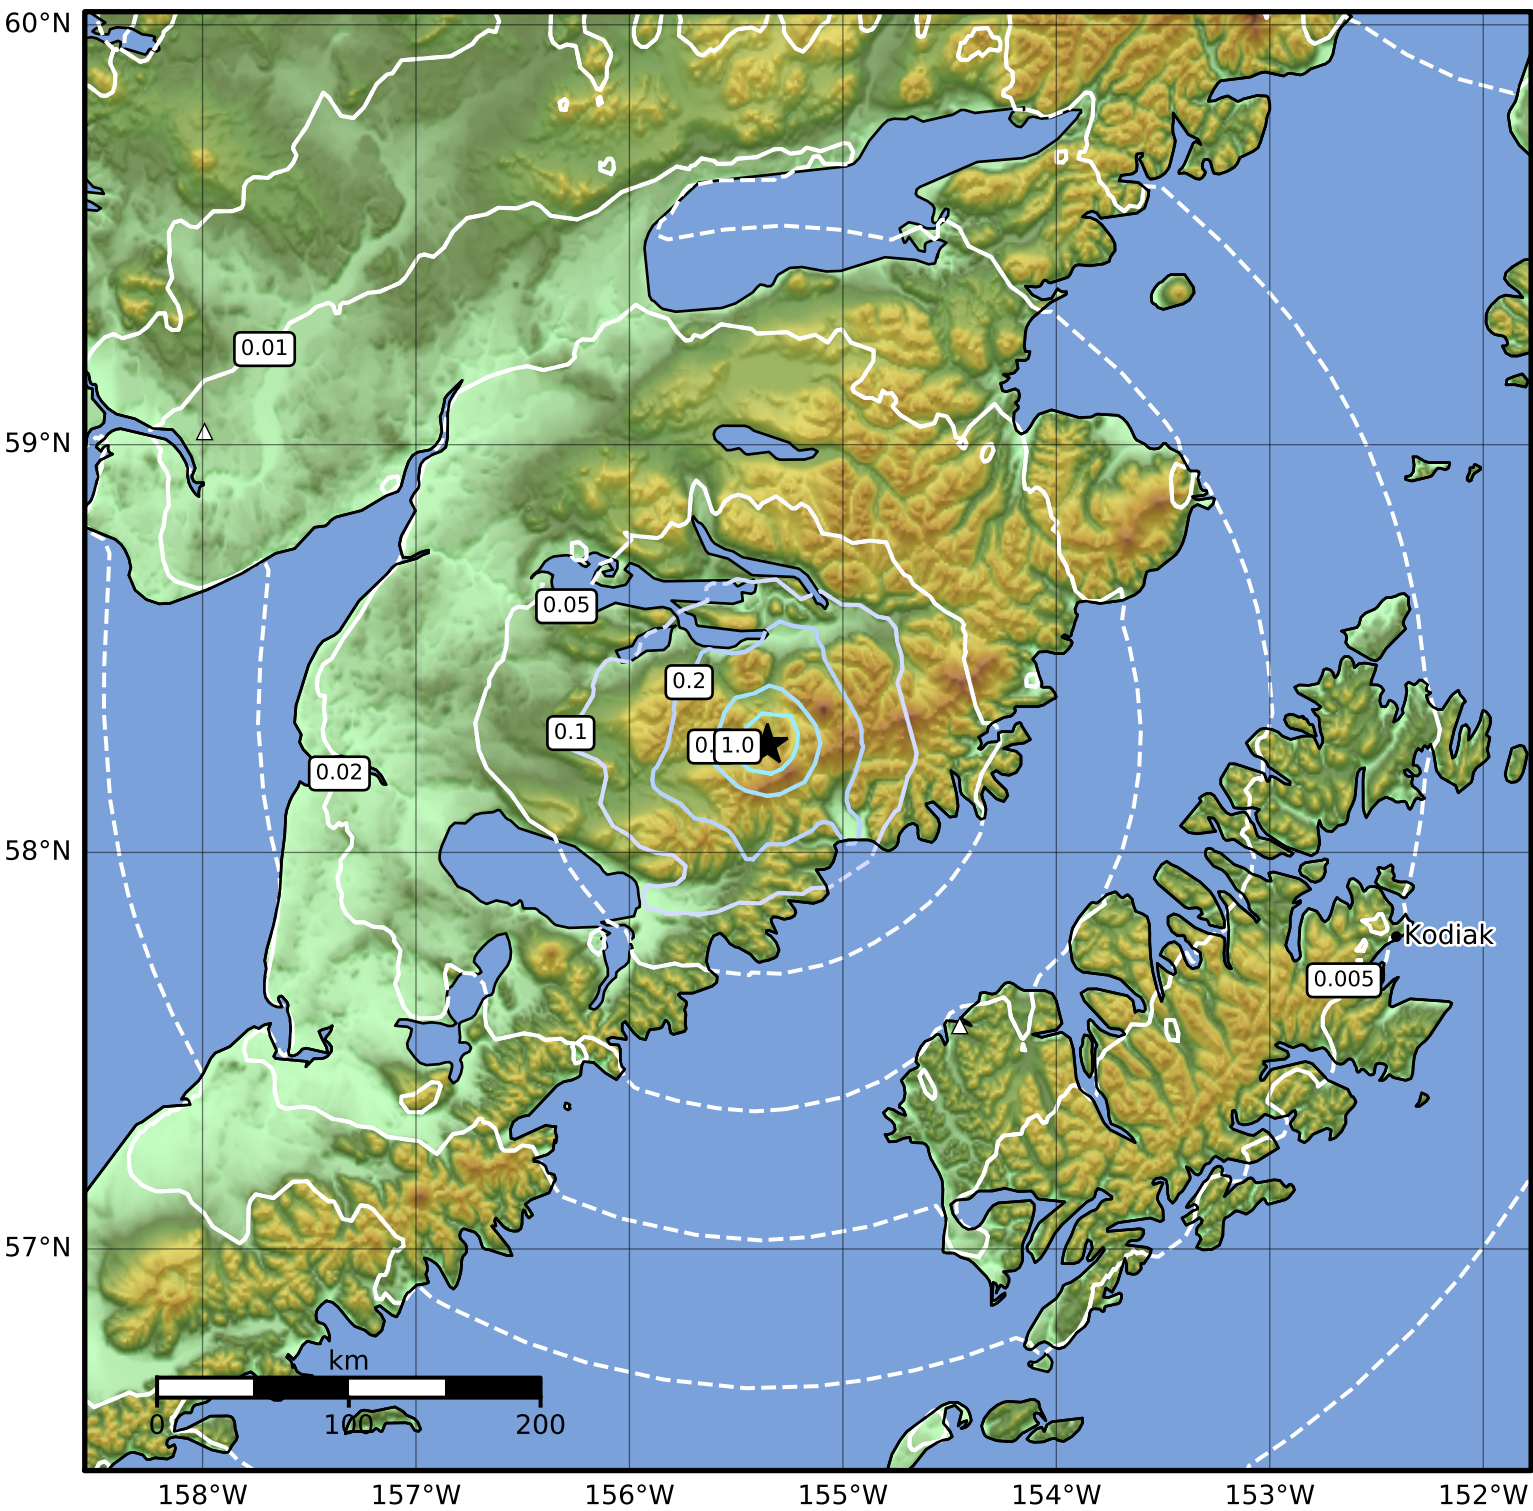

Peak Ground Acceleration Map Alaska Earthquake Center
 ShakeMap: 89 km (55 miles) ESE of King Salmon
 May 13, 2023 02:27:46 UTC M3.9 N58.27 W155.35 Depth: 5.0km ID:ak02363ztwab

PGA (%g)	0.1	0.2	0.5	1	2	5	10	20	50	100	200
----------	-----	-----	-----	---	---	---	----	----	----	-----	-----

Scale based on Worden et al. (2012)

Version 2: Processed 2023-05-13T05:58:01Z

△ Seismic Instrument ○ Reported Intensity ★ Epicenter