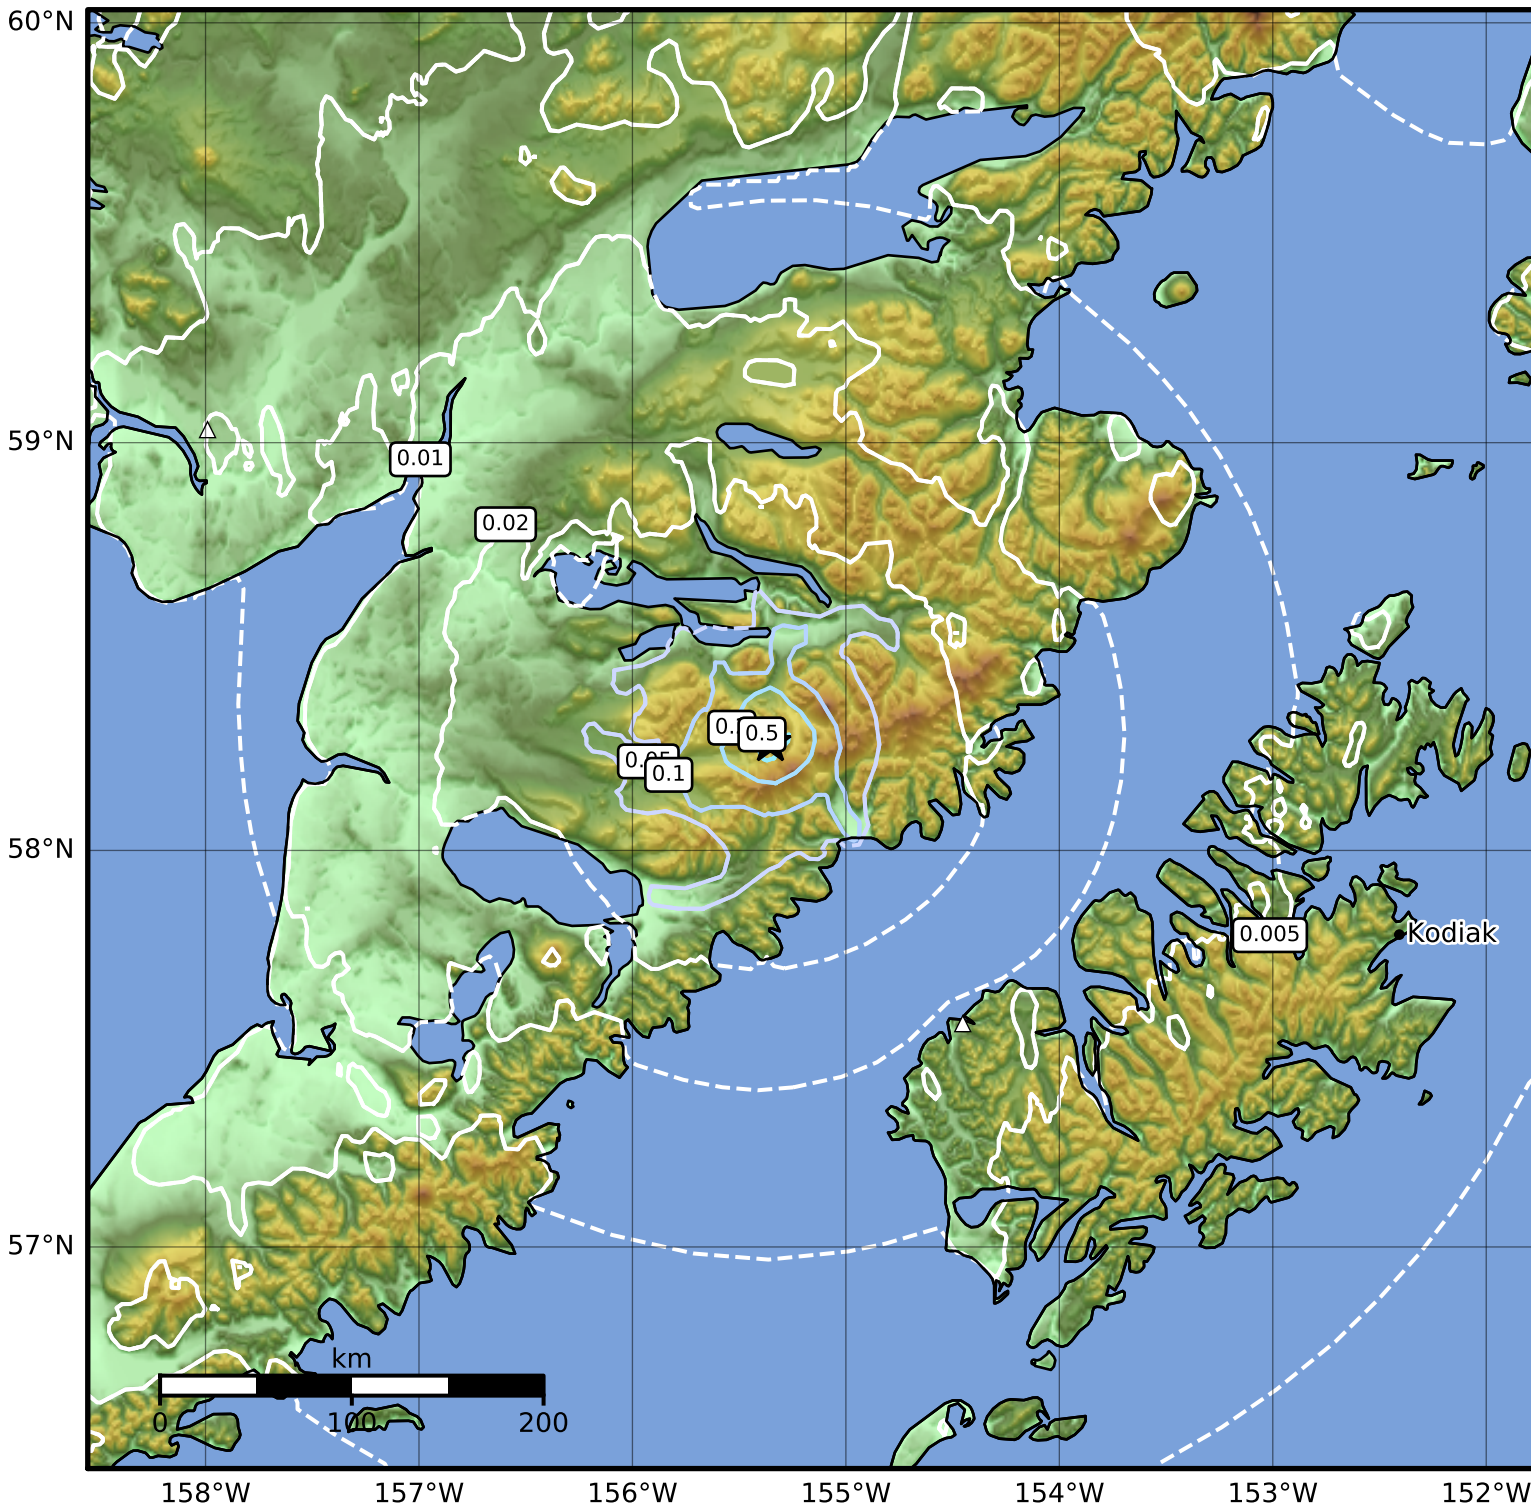

Peak Ground Velocity Map Alaska Earthquake Center
 ShakeMap: 89 km (55 miles) ESE of King Salmon
 May 13, 2023 02:27:46 UTC M3.9 N58.27 W155.35 Depth: 5.0km ID:ak02363ztwab

PGV (cm/s)	0.1	0.2	0.5	1	2	5	10	20	50	100	200
------------	-----	-----	-----	---	---	---	----	----	----	-----	-----

Scale based on Worden et al. (2012)

Version 2: Processed 2023-05-13T05:58:01Z

△ Seismic Instrument ○ Reported Intensity

★ Epicenter