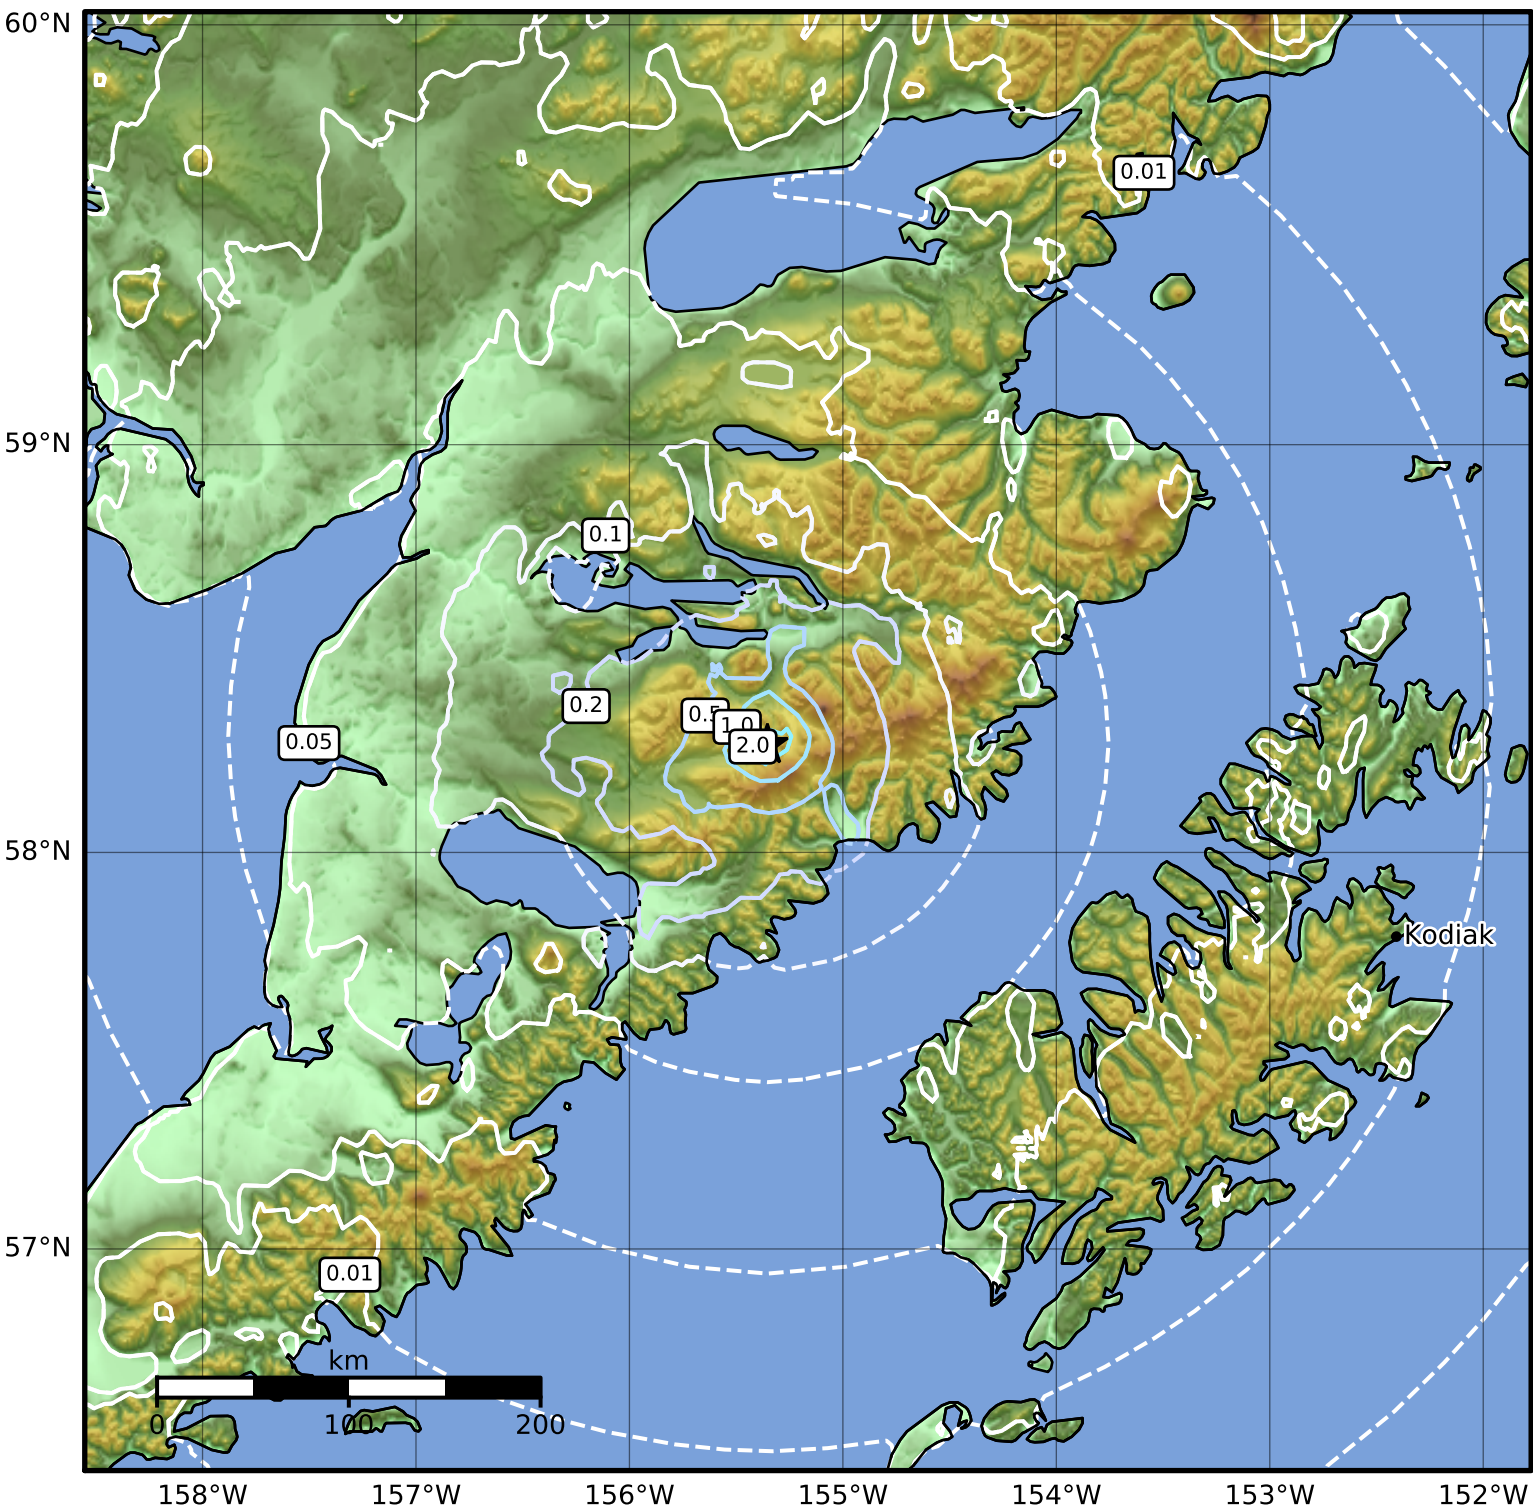

0.3 Second Peak Spectral Acceleration Map Alaska Earthquake Center
 ShakeMap: 89 km (55 miles) ESE of King Salmon
 May 13, 2023 02:27:46 UTC M3.9 N58.27 W155.35 Depth: 5.0km ID:ak02363ztwab

SA(0.3) (%g)	0.1	0.2	0.5	1	2	5	10	20	50	100	200
--------------	-----	-----	-----	---	---	---	----	----	----	-----	-----

Scale based on Worden et al. (2012)

Version 2: Processed 2023-05-13T05:58:01Z

△ Seismic Instrument ○ Reported Intensity

★ Epicenter