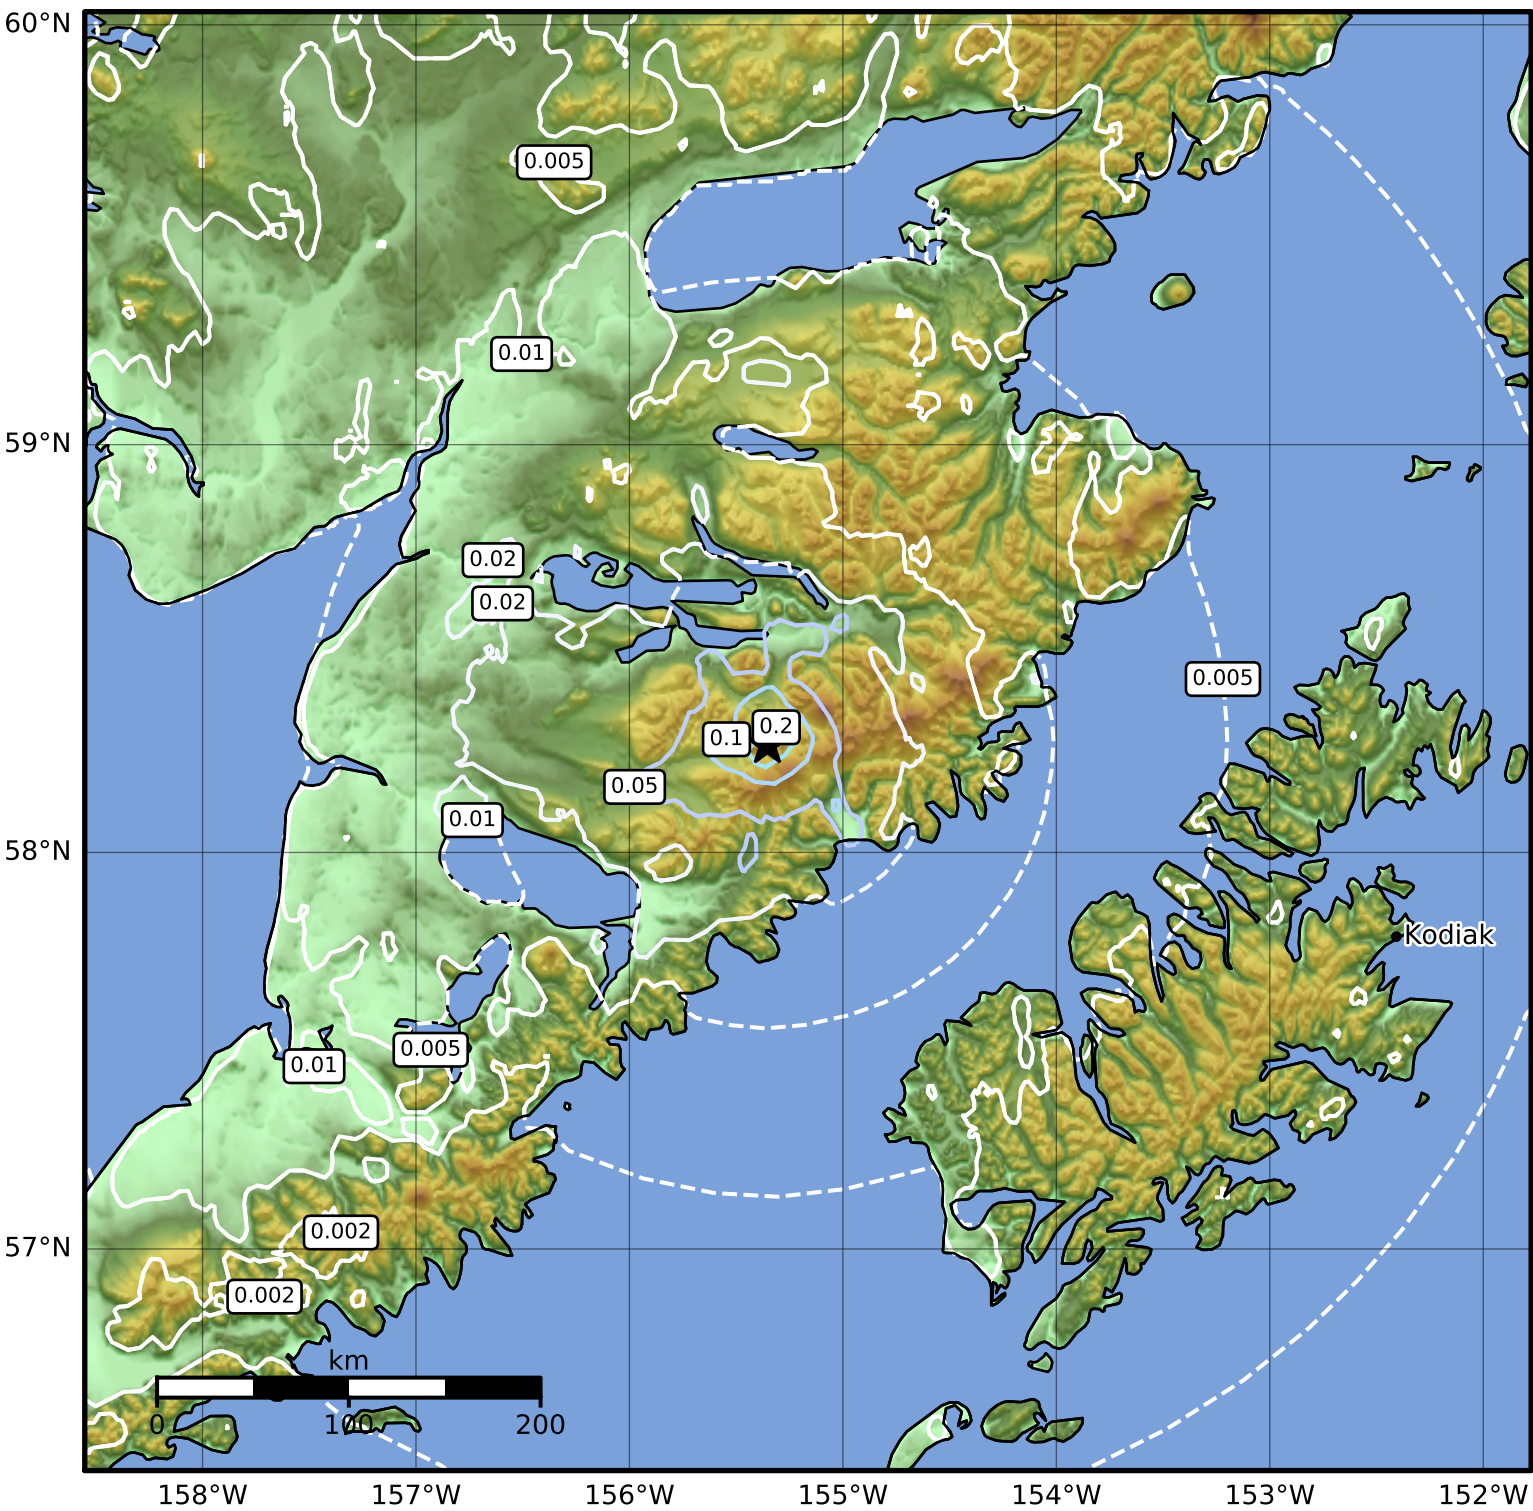

1.0 Second Peak Spectral Acceleration Map Alaska Earthquake Center
 ShakeMap: 89 km (55 miles) ESE of King Salmon
 May 13, 2023 02:27:46 UTC M3.9 N58.27 W155.35 Depth: 5.0km ID:ak02363ztwab

SA(1.0) (%g)	0.1	0.2	0.5	1	2	5	10	20	50	100	200
--------------	-----	-----	-----	---	---	---	----	----	----	-----	-----

Scale based on Worden et al. (2012)

Version 2: Processed 2023-05-13T05:58:01Z

△ Seismic Instrument ○ Reported Intensity

★ Epicenter