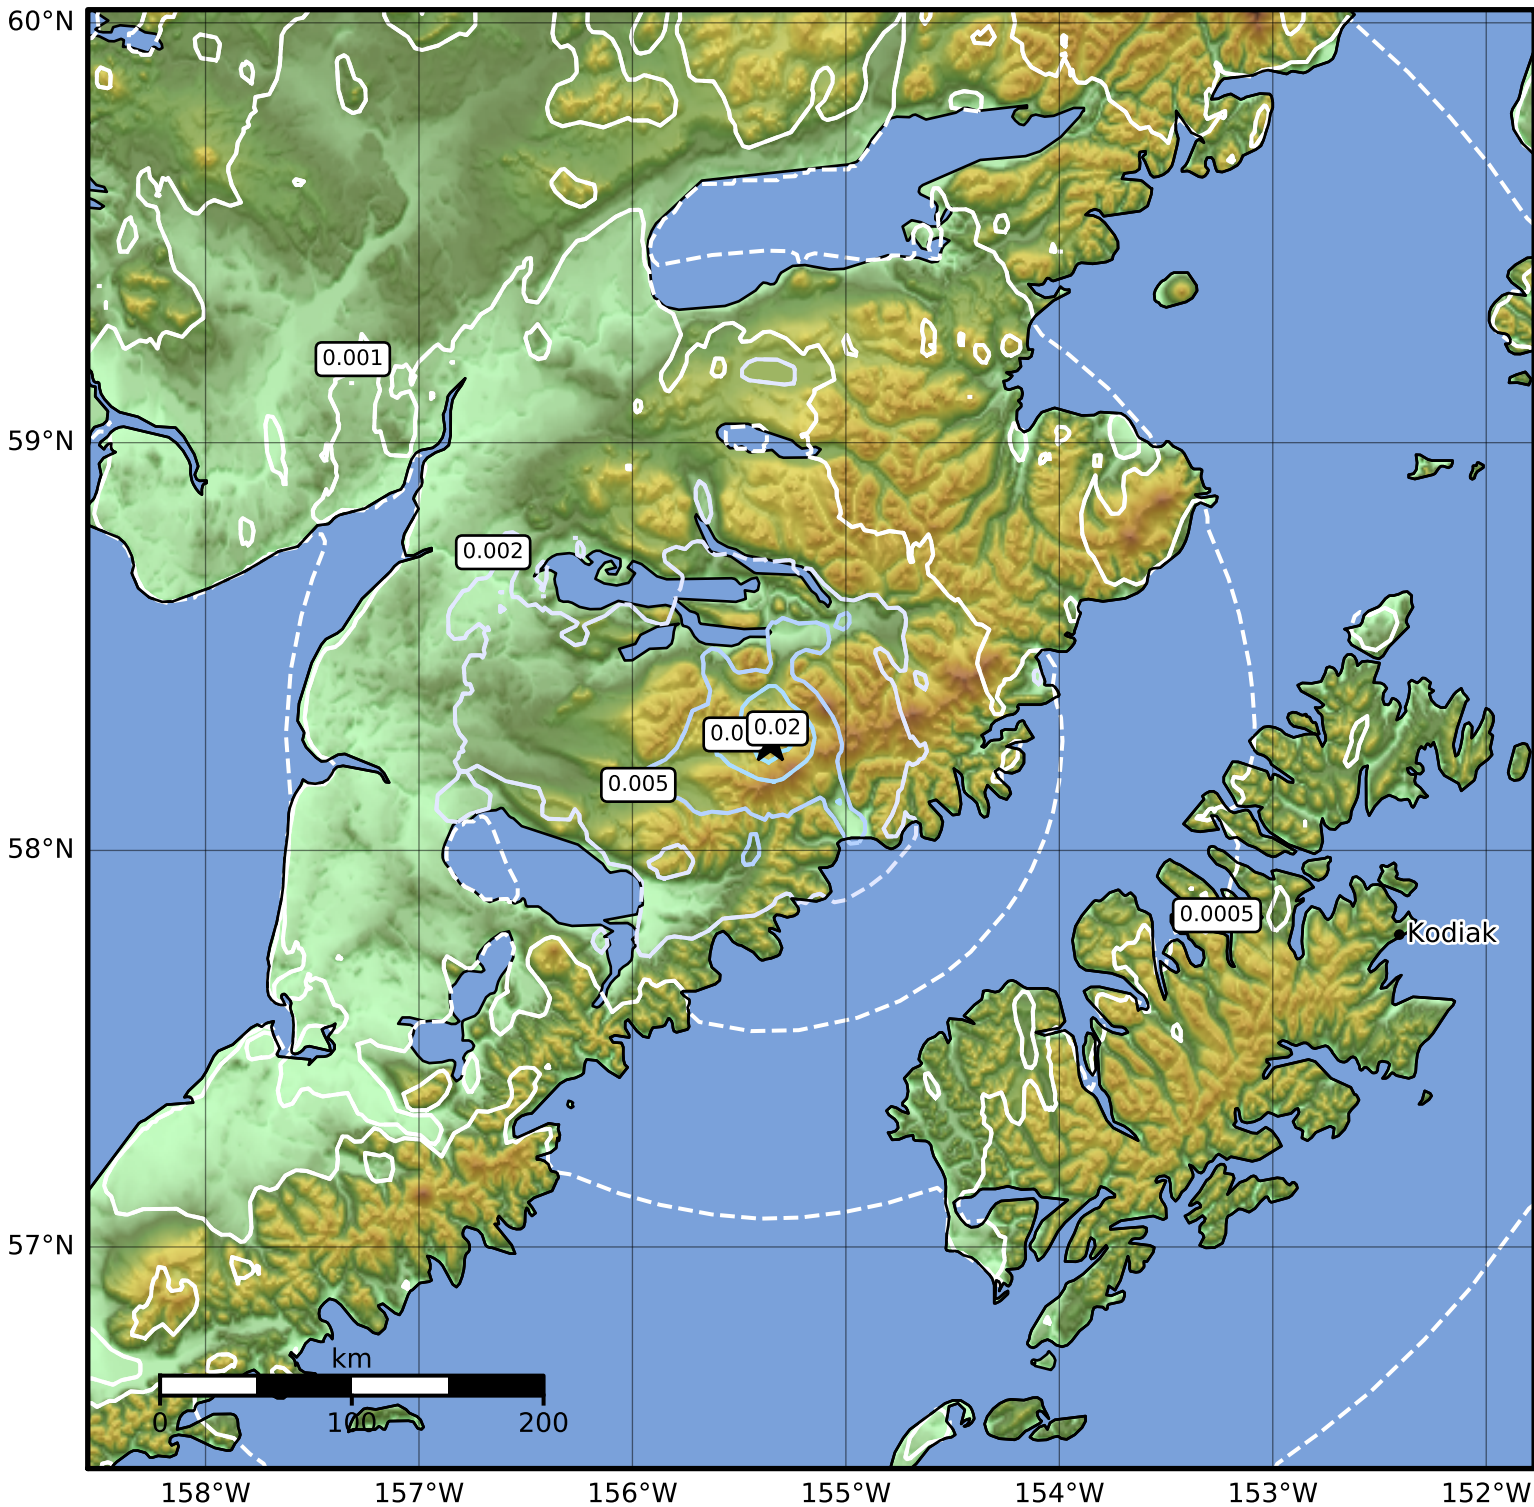

3.0 Second Peak Spectral Acceleration Map Alaska Earthquake Center
 ShakeMap: 89 km (55 miles) ESE of King Salmon
 May 13, 2023 02:27:46 UTC M3.9 N58.27 W155.35 Depth: 5.0km ID:ak02363ztwab

Scale based on Worden et al. (2012)

△ Seismic Instrument ○ Reported Intensity

★ Epicenter

Version 2: Processed 2023-05-13T05:58:01Z