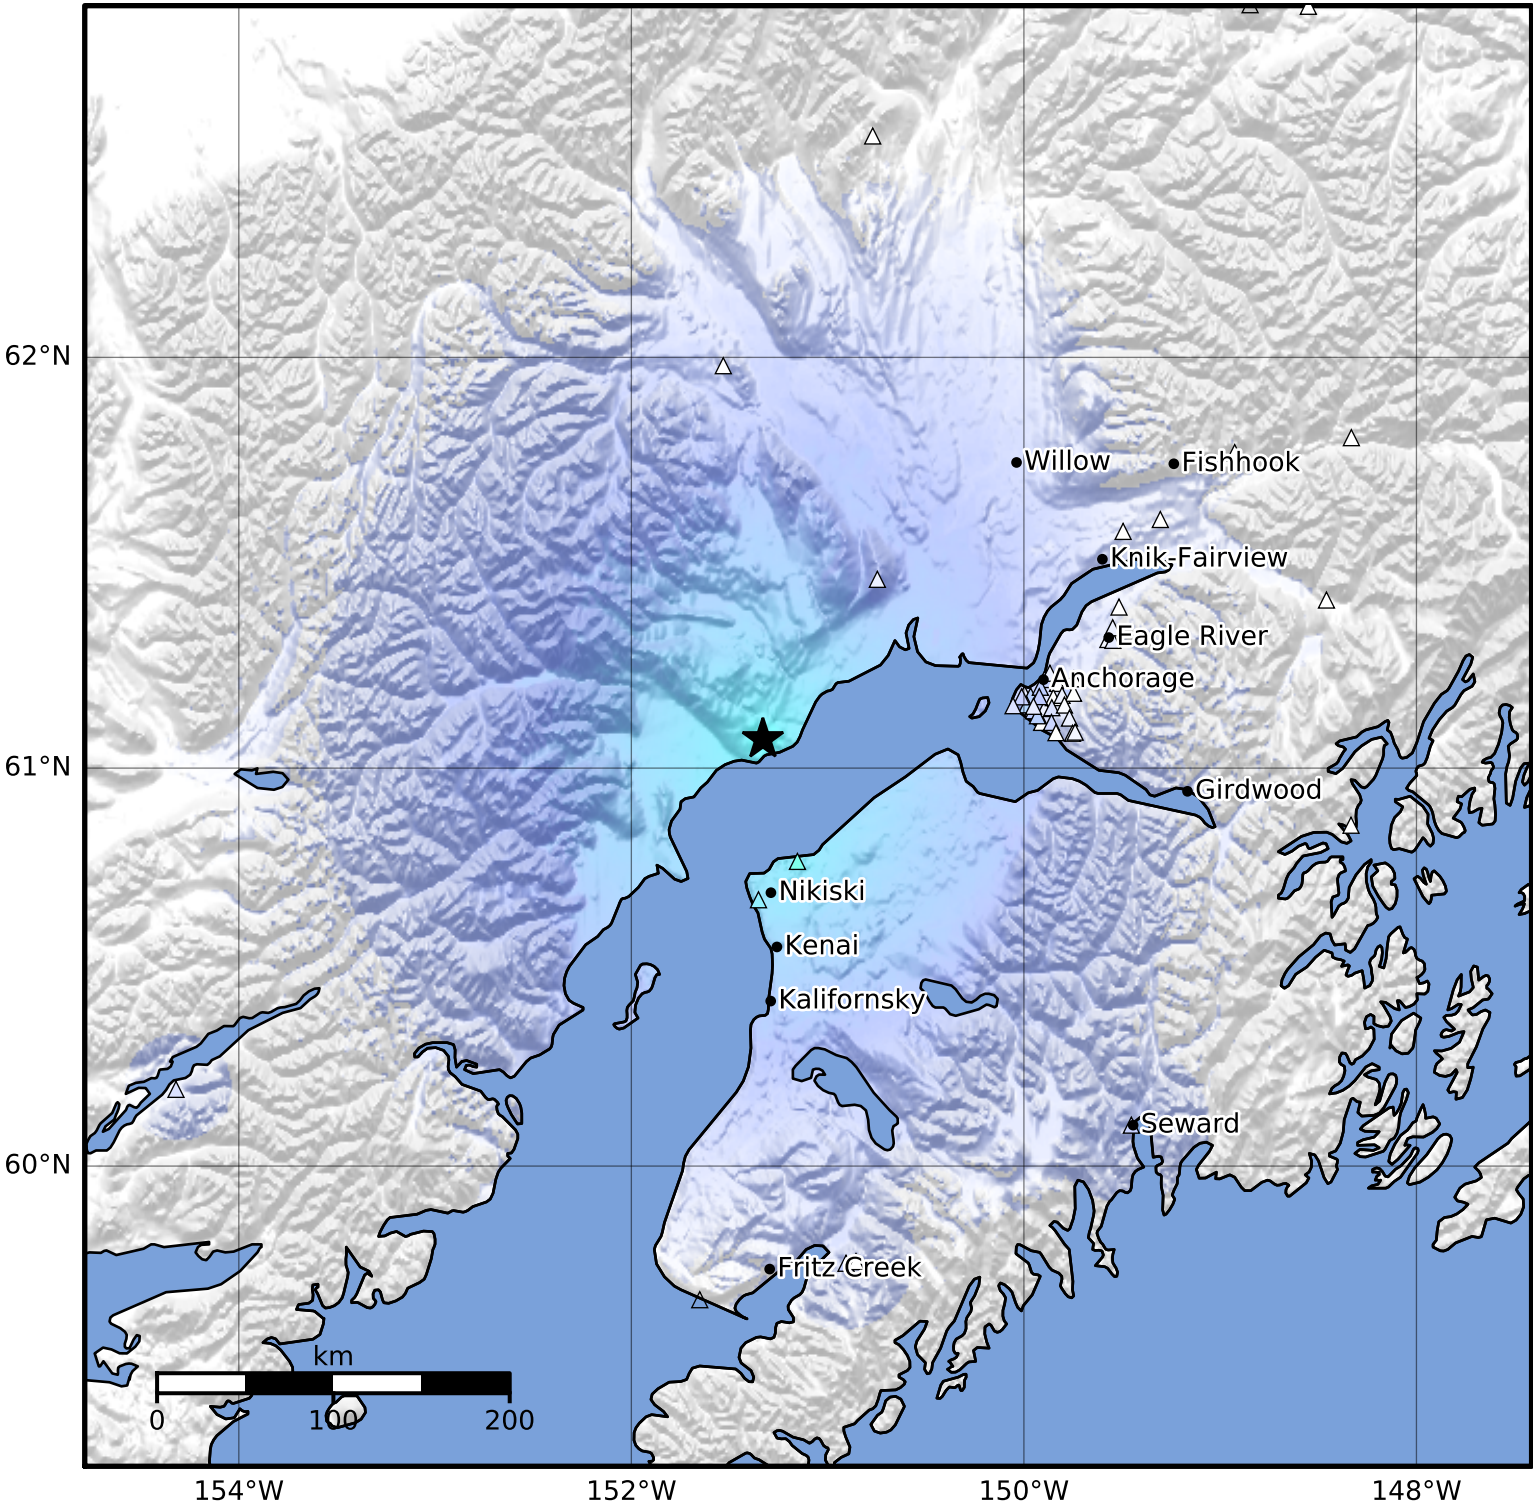

Macroseismic Intensity Map Alaska Earthquake Center
 ShakeMap: 10 km (6 miles) W of Tyonek
 May 13, 2023 03:53:58 UTC M4.3 N61.07 W151.33 Depth: 9.1km ID:ak023640kxxy

SHAKING	Not felt	Weak	Light	Moderate	Strong	Very strong	Severe	Violent	Extreme
DAMAGE	None	None	None	Very light	Light	Moderate	Moderate/heavy	Heavy	Very heavy
PGA(%g)	<0.0464	0.297	2.76	6.2	11.5	21.5	40.1	74.7	>139
PGV(cm/s)	<0.0215	0.135	1.41	4.65	9.64	20	41.4	85.8	>178
INTENSITY	I	II-III	IV	V	VI	VII	VIII	IX	X+

Scale based on Worden et al. (2012)

Version 2: Processed 2023-05-13T04:10:49Z

△ Seismic Instrument ○ Reported Intensity

★ Epicenter