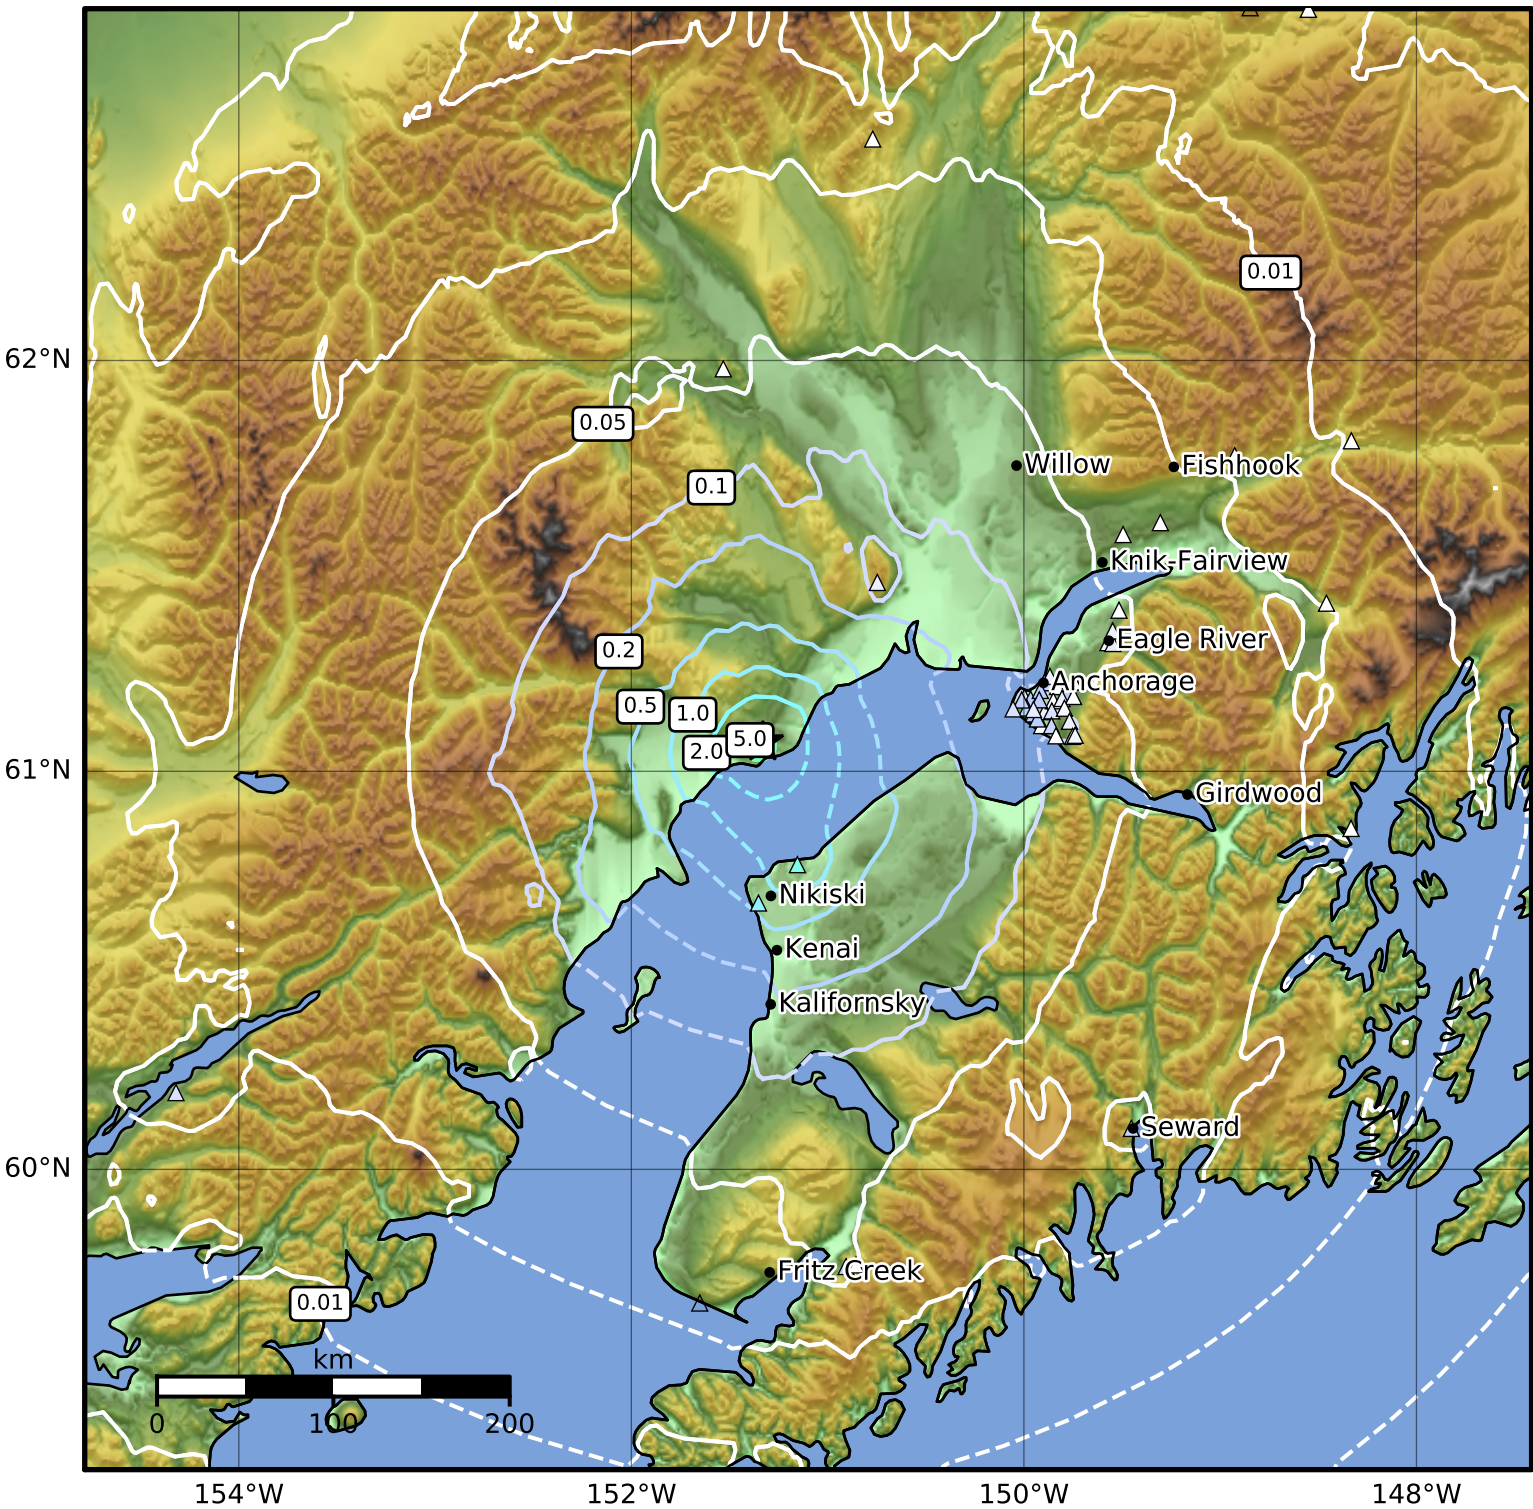

Peak Ground Acceleration Map Alaska Earthquake Center
 ShakeMap: 10 km (6 miles) W of Tyonek
 May 13, 2023 03:53:58 UTC M4.3 N61.07 W151.33 Depth: 9.1km ID:ak023640kxxy

PGA (%g)	0.1	0.2	0.5	1	2	5	10	20	50	100	200
----------	-----	-----	-----	---	---	---	----	----	----	-----	-----

Scale based on Worden et al. (2012)

Version 2: Processed 2023-05-13T04:10:49Z

△ Seismic Instrument ○ Reported Intensity

★ Epicenter