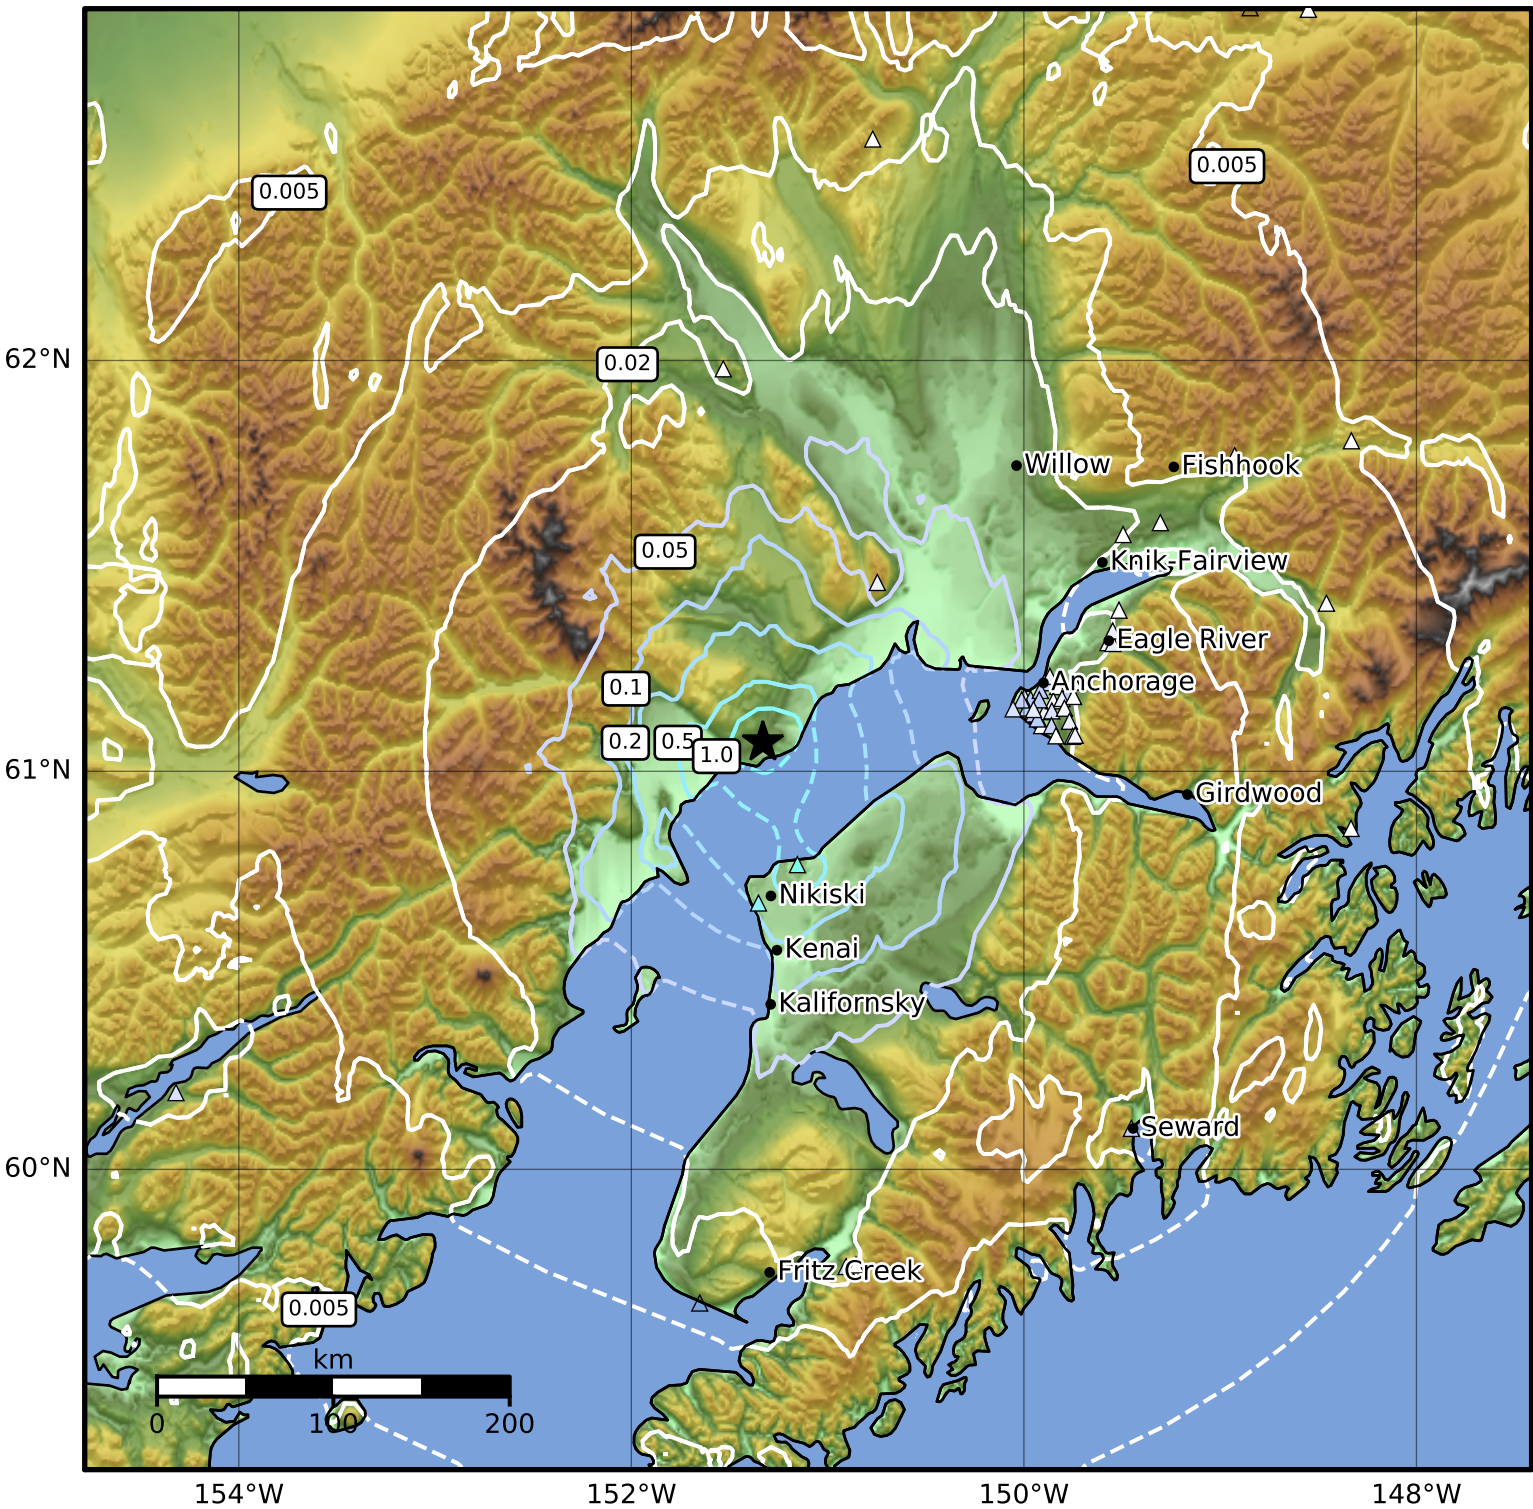

Peak Ground Velocity Map Alaska Earthquake Center
 ShakeMap: 10 km (6 miles) W of Tyonek
 May 13, 2023 03:53:58 UTC M4.3 N61.07 W151.33 Depth: 9.1km ID:ak023640kxxy

PGV (cm/s)	0.1	0.2	0.5	1	2	5	10	20	50	100	200
------------	-----	-----	-----	---	---	---	----	----	----	-----	-----

Scale based on Worden et al. (2012)

Version 2: Processed 2023-05-13T04:10:49Z

△ Seismic Instrument ○ Reported Intensity ★ Epicenter