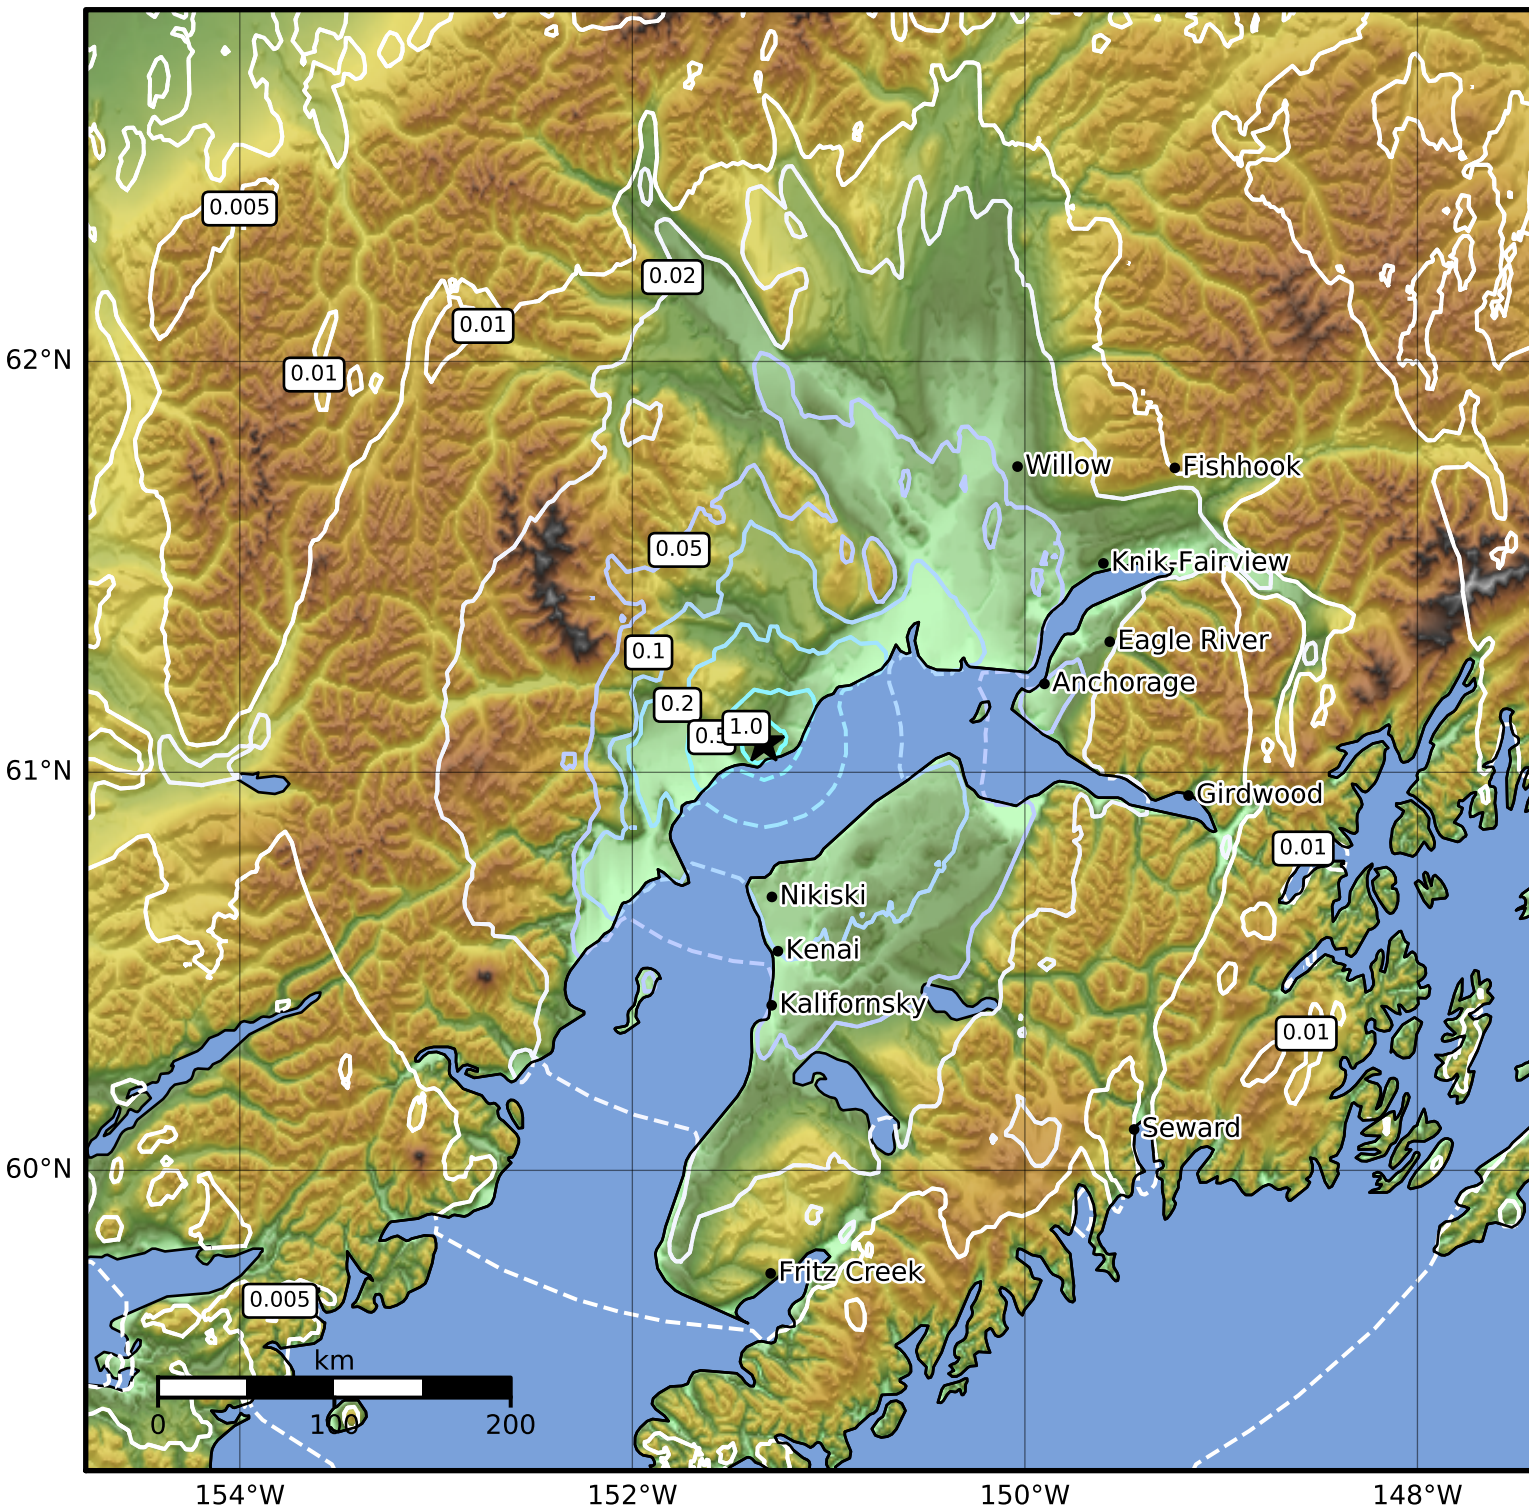

1.0 Second Peak Spectral Acceleration Map Alaska Earthquake Center
 ShakeMap: 10 km (6 miles) W of Tyonek
 May 13, 2023 03:53:58 UTC M4.3 N61.07 W151.33 Depth: 9.1km ID:ak023640kxxy

SA(1.0) (%g)	0.1	0.2	0.5	1	2	5	10	20	50	100	200
--------------	-----	-----	-----	---	---	---	----	----	----	-----	-----