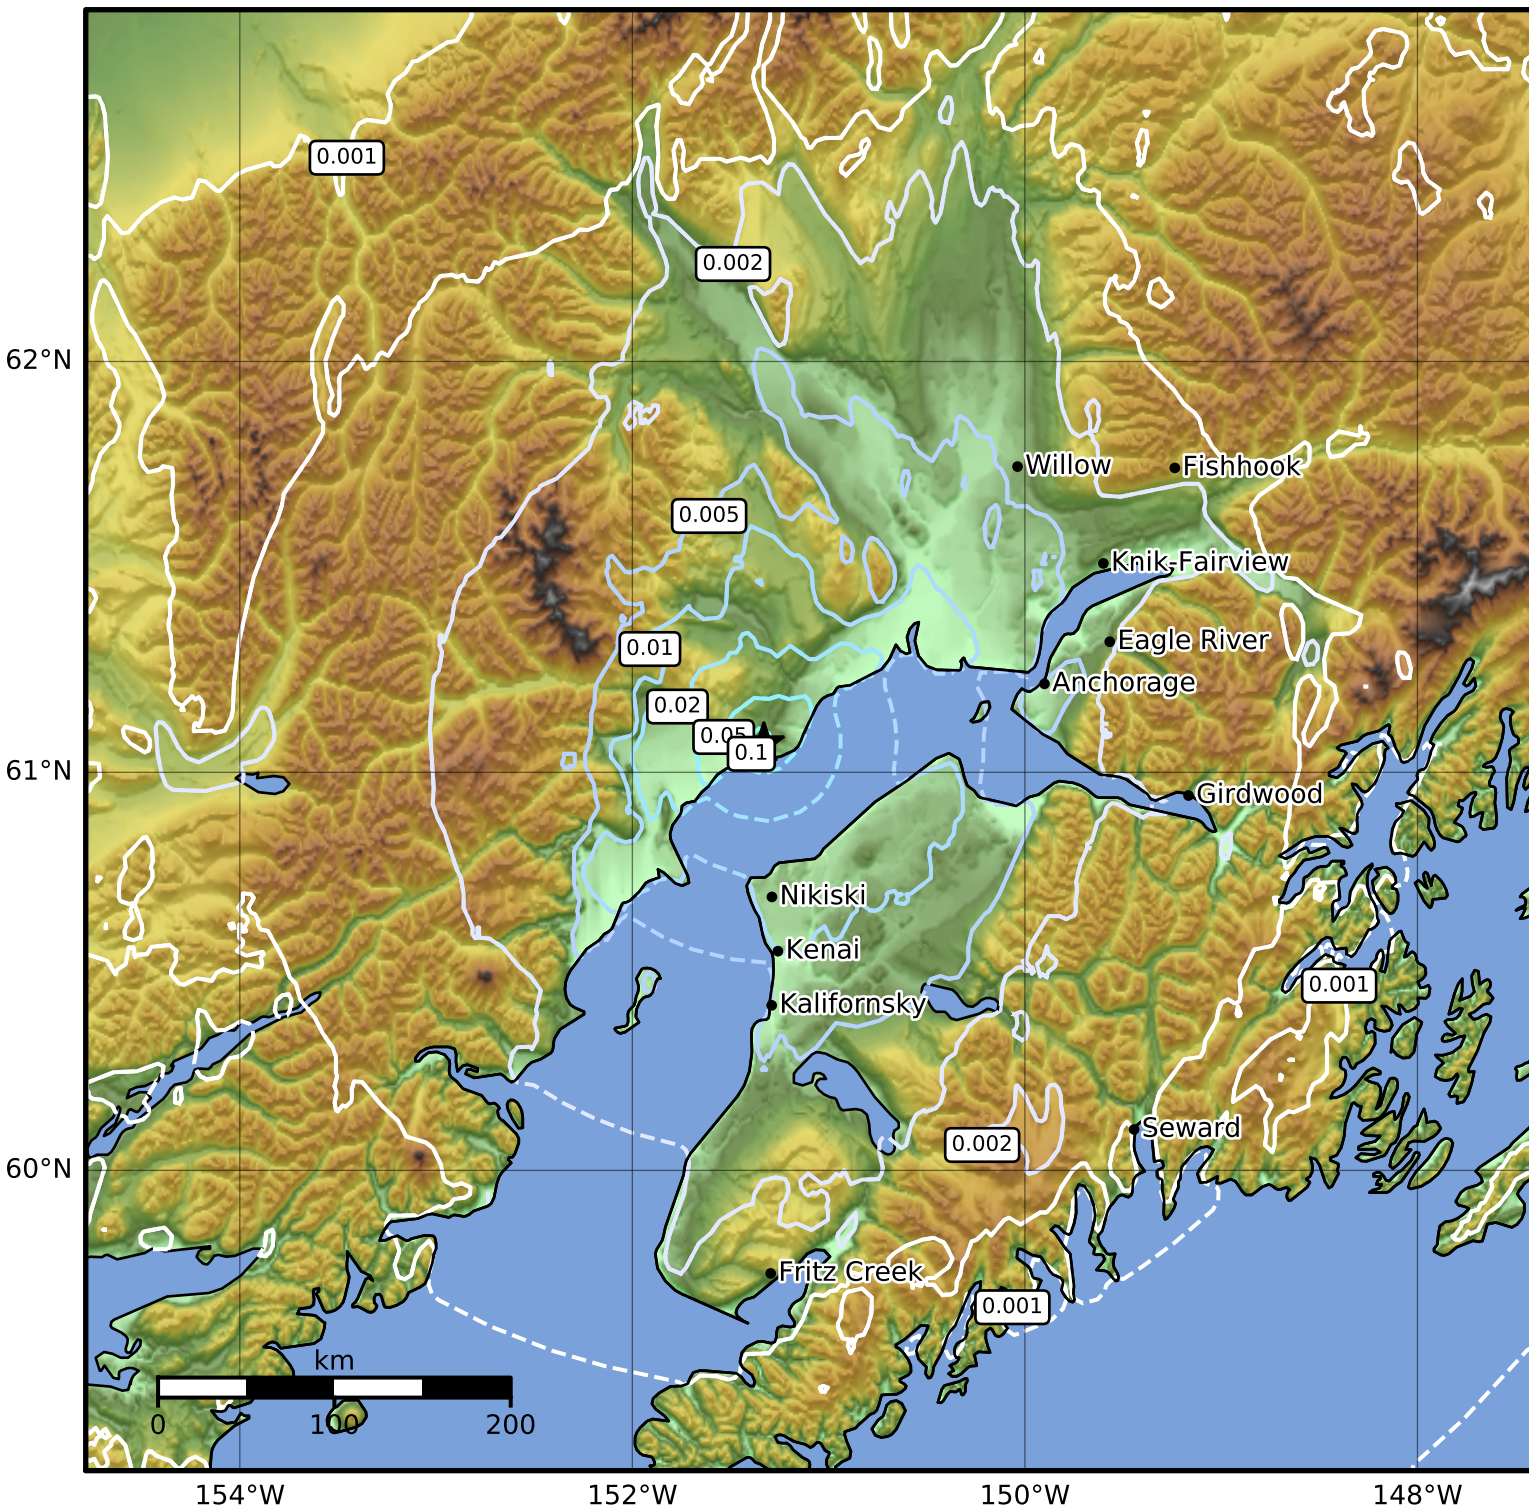

3.0 Second Peak Spectral Acceleration Map Alaska Earthquake Center
 ShakeMap: 10 km (6 miles) W of Tyonek
 May 13, 2023 03:53:58 UTC M4.3 N61.07 W151.33 Depth: 9.1km ID:ak023640kxsy

Scale based on Worden et al. (2012)

Version 2: Processed 2023-05-13T04:10:49Z

△ Seismic Instrument ○ Reported Intensity

★ Epicenter