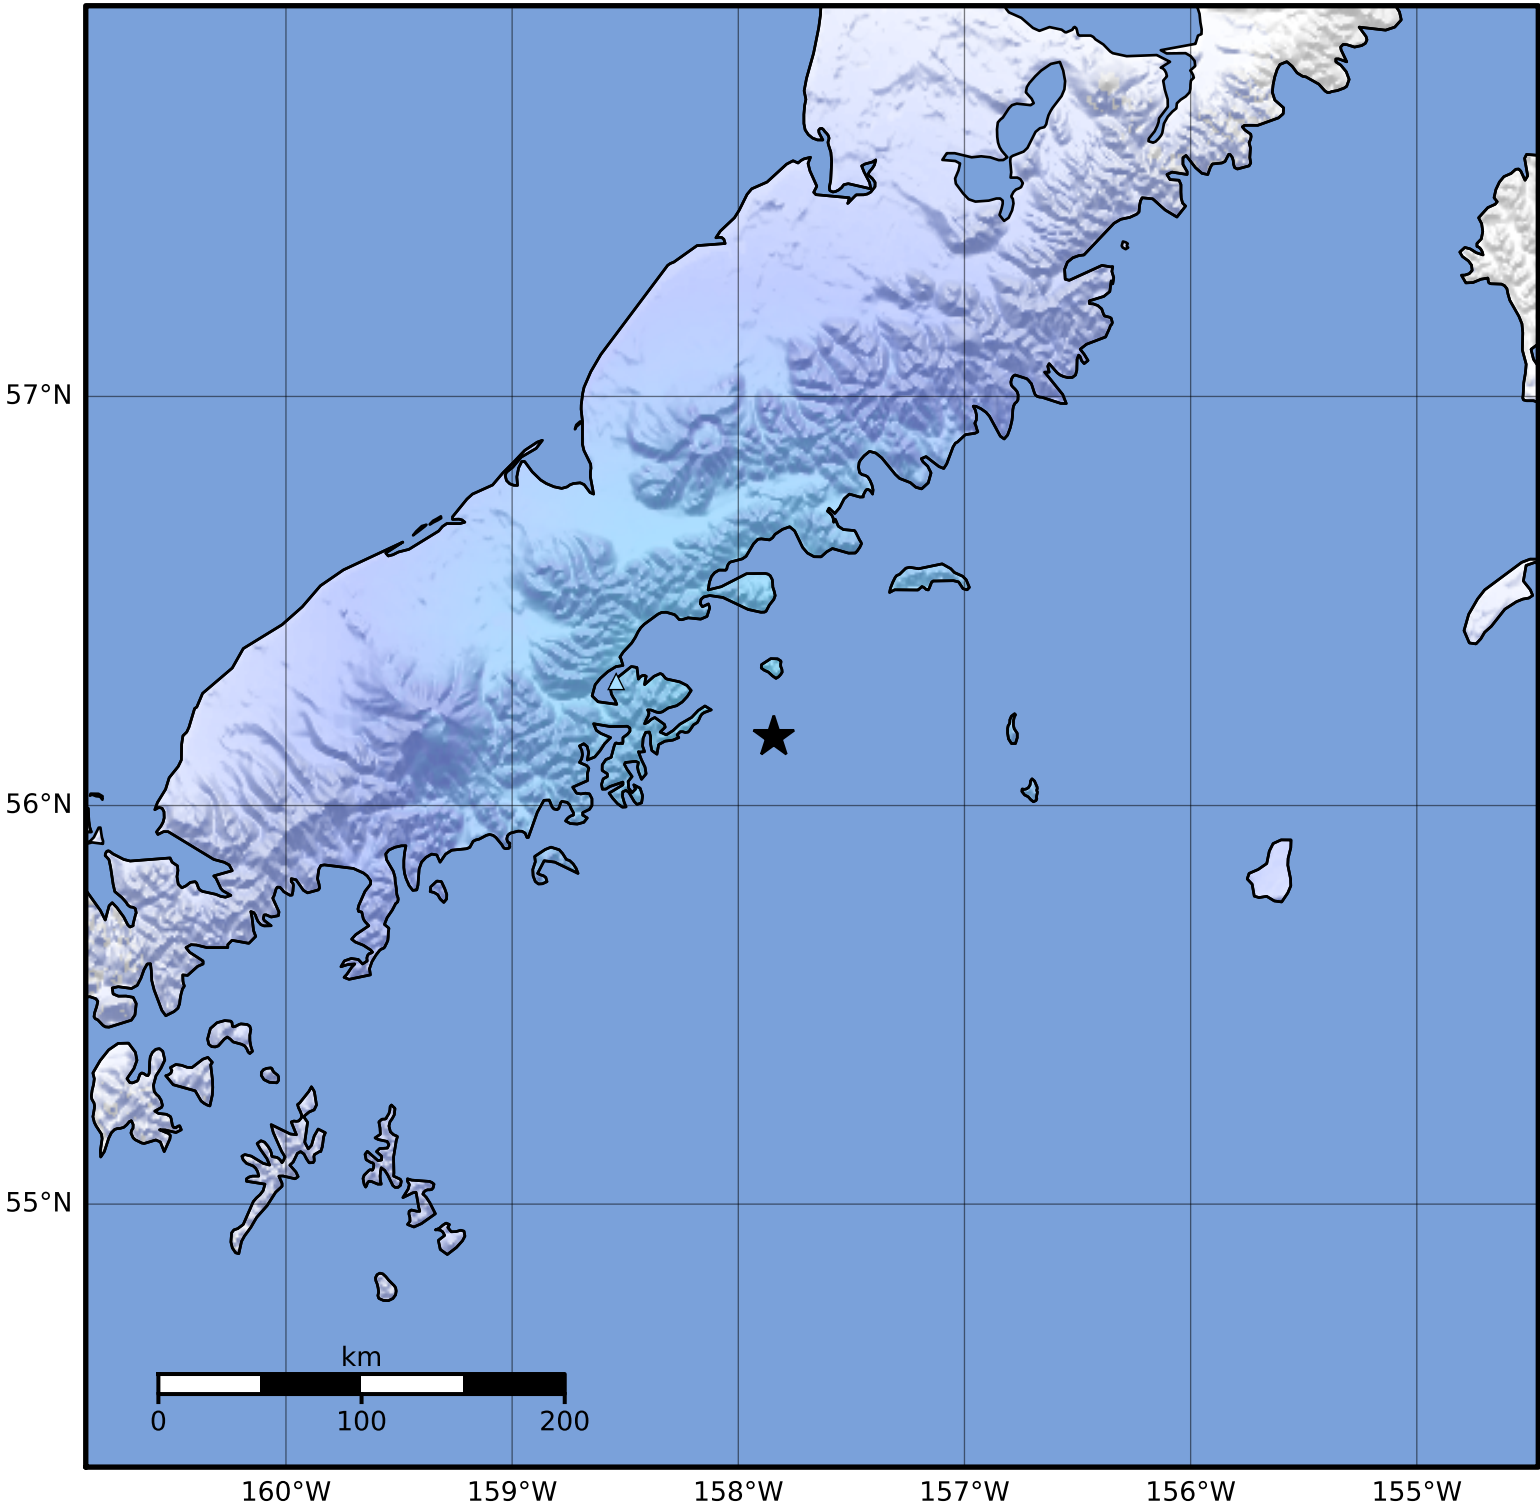

Macroseismic Intensity Map Alaska Earthquake Center  
 ShakeMap: 37 km (23 miles) ESE of Chignik  
 May 13, 2023 07:37:21 UTC M3.5 N56.17 W157.84 Depth: 51.6km ID:ak023642v61p

SHAKING	Not felt	Weak	Light	Moderate	Strong	Very strong	Severe	Violent	Extreme
DAMAGE	None	None	None	Very light	Light	Moderate	Moderate/heavy	Heavy	Very heavy
PGA(%g)	<0.0464	0.297	2.76	6.2	11.5	21.5	40.1	74.7	>139
PGV(cm/s)	<0.0215	0.135	1.41	4.65	9.64	20	41.4	85.8	>178
INTENSITY	<b>I</b>	<b>II-III</b>	<b>IV</b>	<b>V</b>	<b>VI</b>	<b>VII</b>	<b>VIII</b>	<b>IX</b>	<b>X+</b>

Scale based on Worden et al. (2012)

Version 2: Processed 2023-05-13T08:24:07Z

△ Seismic Instrument ○ Reported Intensity

★ Epicenter