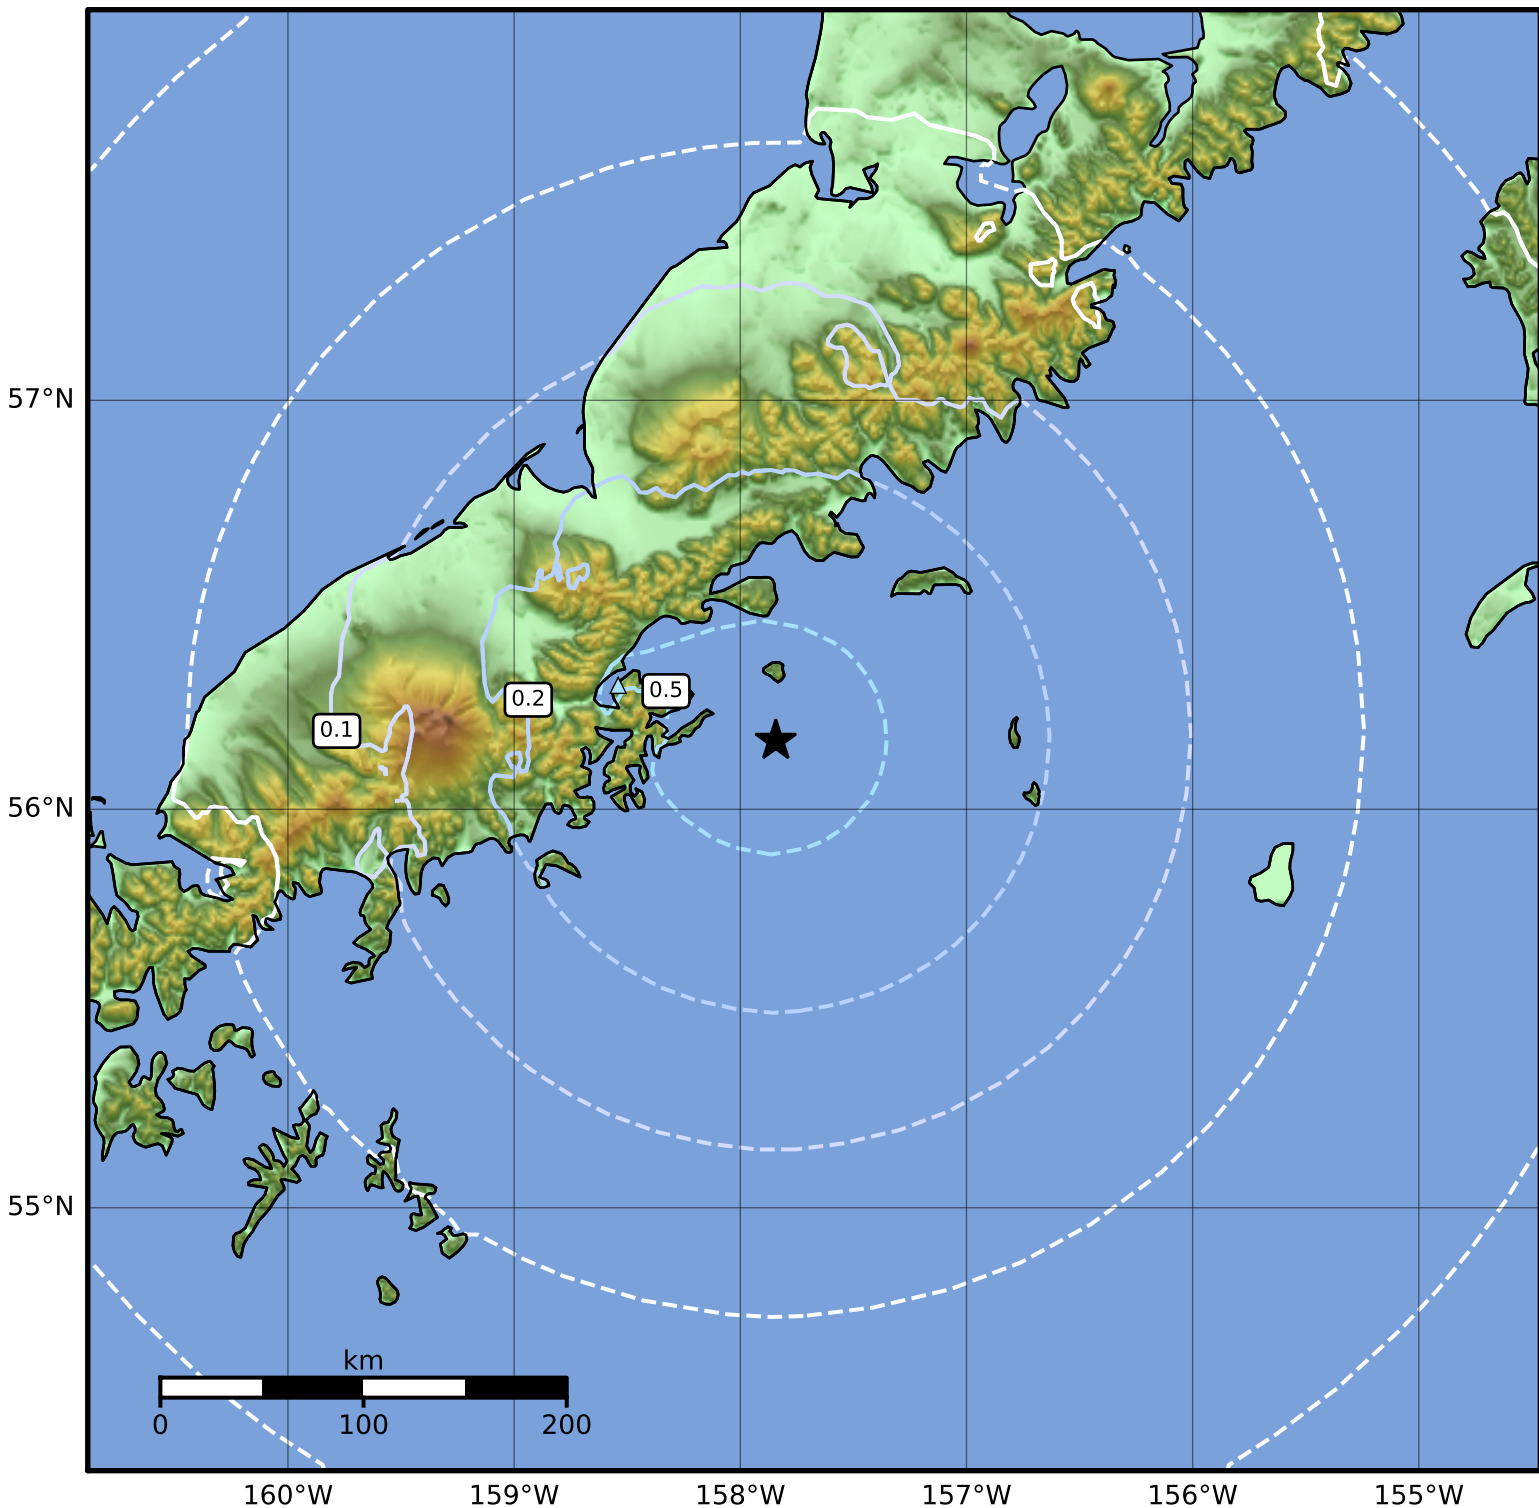

Peak Ground Acceleration Map Alaska Earthquake Center  
ShakeMap: 37 km (23 miles) ESE of Chignik  
May 13, 2023 07:37:21 UTC M3.5 N56.17 W157.84 Depth: 51.6km ID:ak023642v61p

Scale based on Worden et al. (2012)

Version 2: Processed 2023-05-13T08:24:07Z

△ Seismic Instrument ○ Reported Intensity

★ Epicenter