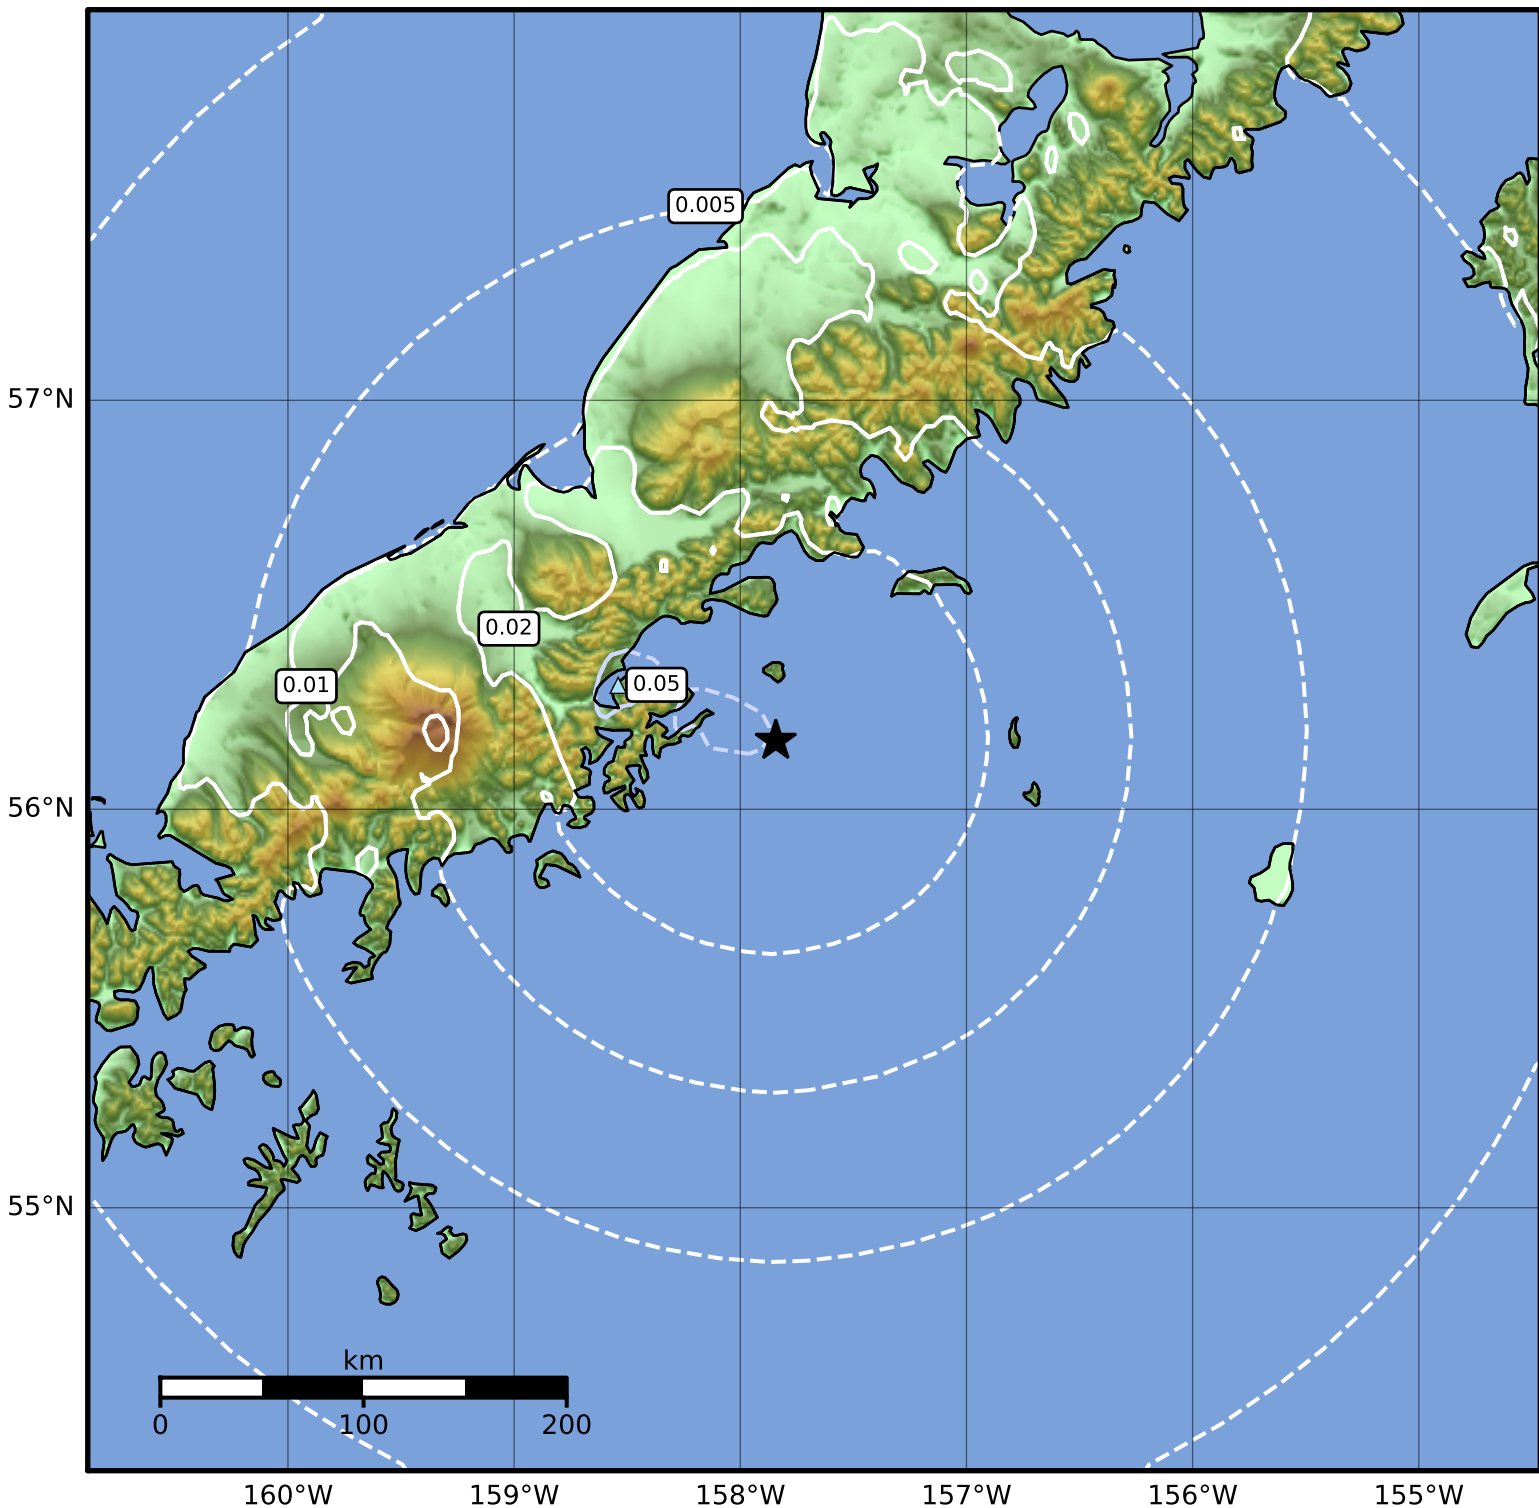

Peak Ground Velocity Map Alaska Earthquake Center
ShakeMap: 37 km (23 miles) ESE of Chignik
May 13, 2023 07:37:21 UTC M3.5 N56.17 W157.84 Depth: 51.6km ID:ak023642v61p

PGV (cm/s)	0.1	0.2	0.5	1	2	5	10	20	50	100	200
------------	-----	-----	-----	---	---	---	----	----	----	-----	-----

Scale based on Worden et al. (2012)

△ Seismic Instrument ○ Reported Intensity

★ Epicenter

Version 2: Processed 2023-05-13T08:24:07Z