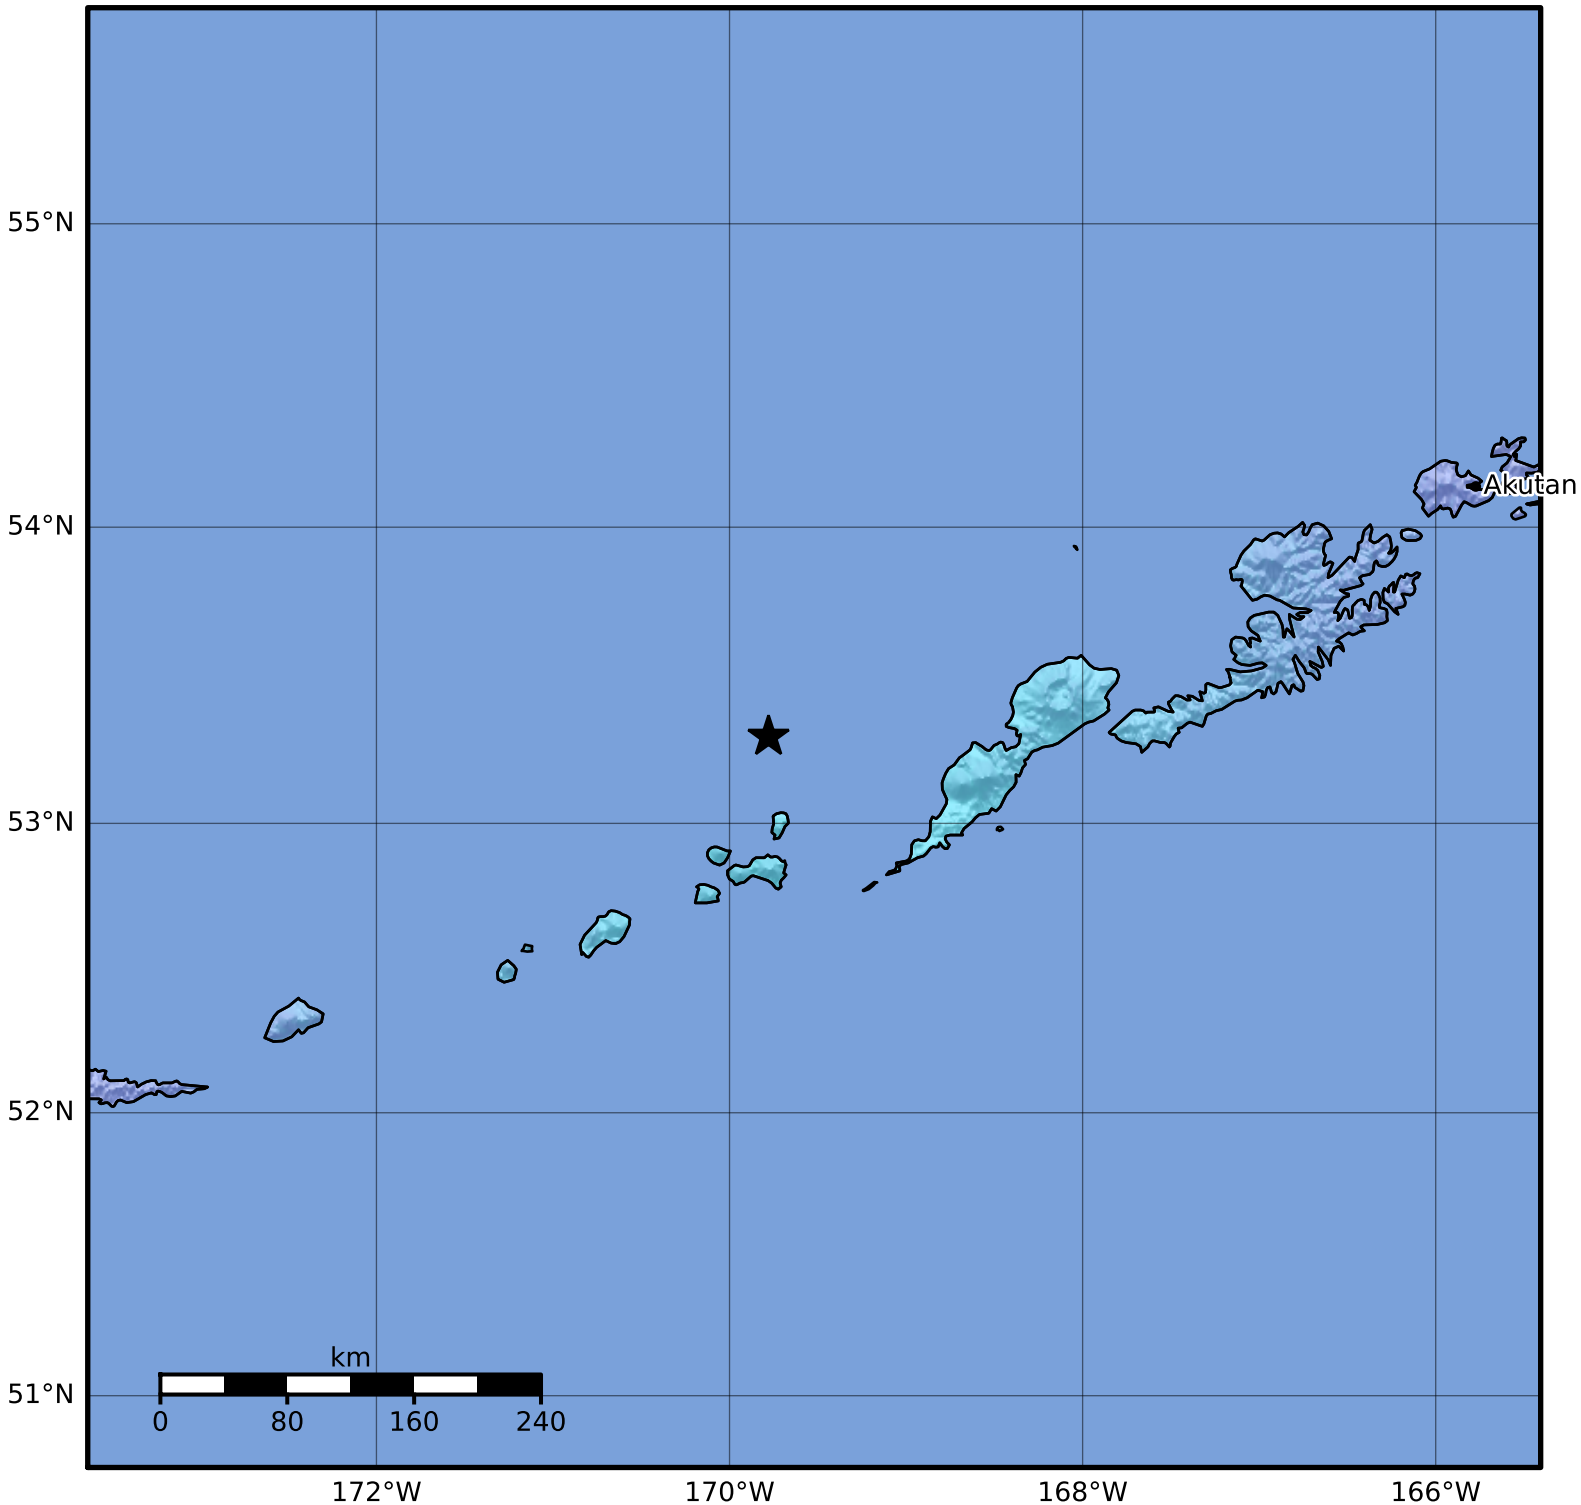

Macroseismic Intensity Map Alaska Earthquake Center
 ShakeMap: 73 km (45 miles) WNW of Nikolski
 May 13, 2023 20:19:48 UTC M5.0 N53.30 W169.78 Depth: 98.5km ID:ak02364ai07q

SHAKING	Not felt	Weak	Light	Moderate	Strong	Very strong	Severe	Violent	Extreme
DAMAGE	None	None	None	Very light	Light	Moderate	Moderate/heavy	Heavy	Very heavy
PGA(%g)	<0.0464	0.297	2.76	6.2	11.5	21.5	40.1	74.7	>139
PGV(cm/s)	<0.0215	0.135	1.41	4.65	9.64	20	41.4	85.8	>178
INTENSITY	I	II-III	IV	V	VI	VII	VIII	IX	X+

Scale based on Worden et al. (2012)

Version 1: Processed 2023-05-15T16:58:11Z

△ Seismic Instrument ○ Reported Intensity

★ Epicenter