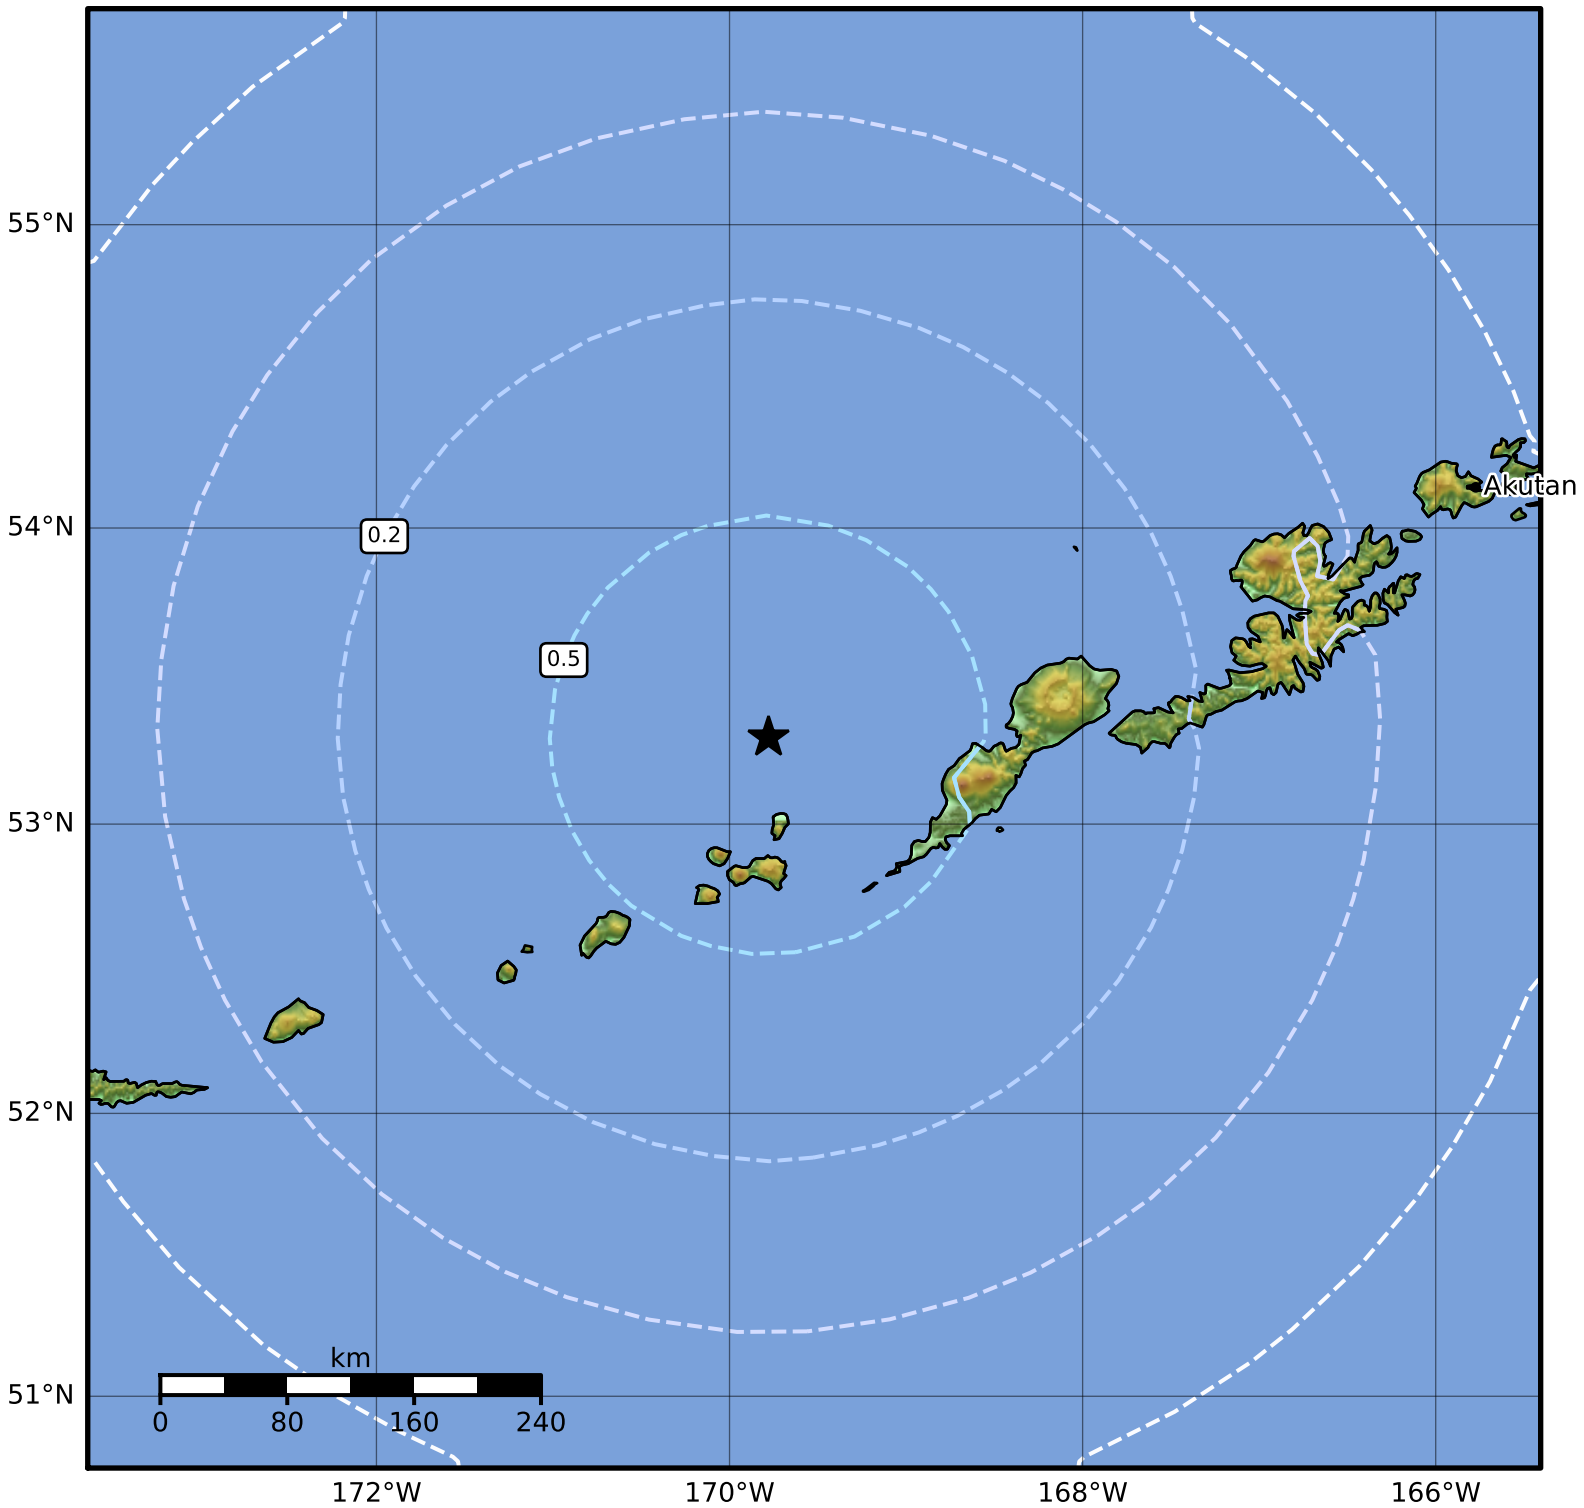

Peak Ground Acceleration Map Alaska Earthquake Center
ShakeMap: 73 km (45 miles) WNW of Nikolski
May 13, 2023 20:19:48 UTC M5.0 N53.30 W169.78 Depth: 98.5km ID:ak02364ai07q

PGA (%g)	0.1	0.2	0.5	1	2	5	10	20	50	100	200
----------	-----	-----	-----	---	---	---	----	----	----	-----	-----

Scale based on Worden et al. (2012)

△ Seismic Instrument ○ Reported Intensity

★ Epicenter

Version 1: Processed 2023-05-15T16:58:11Z