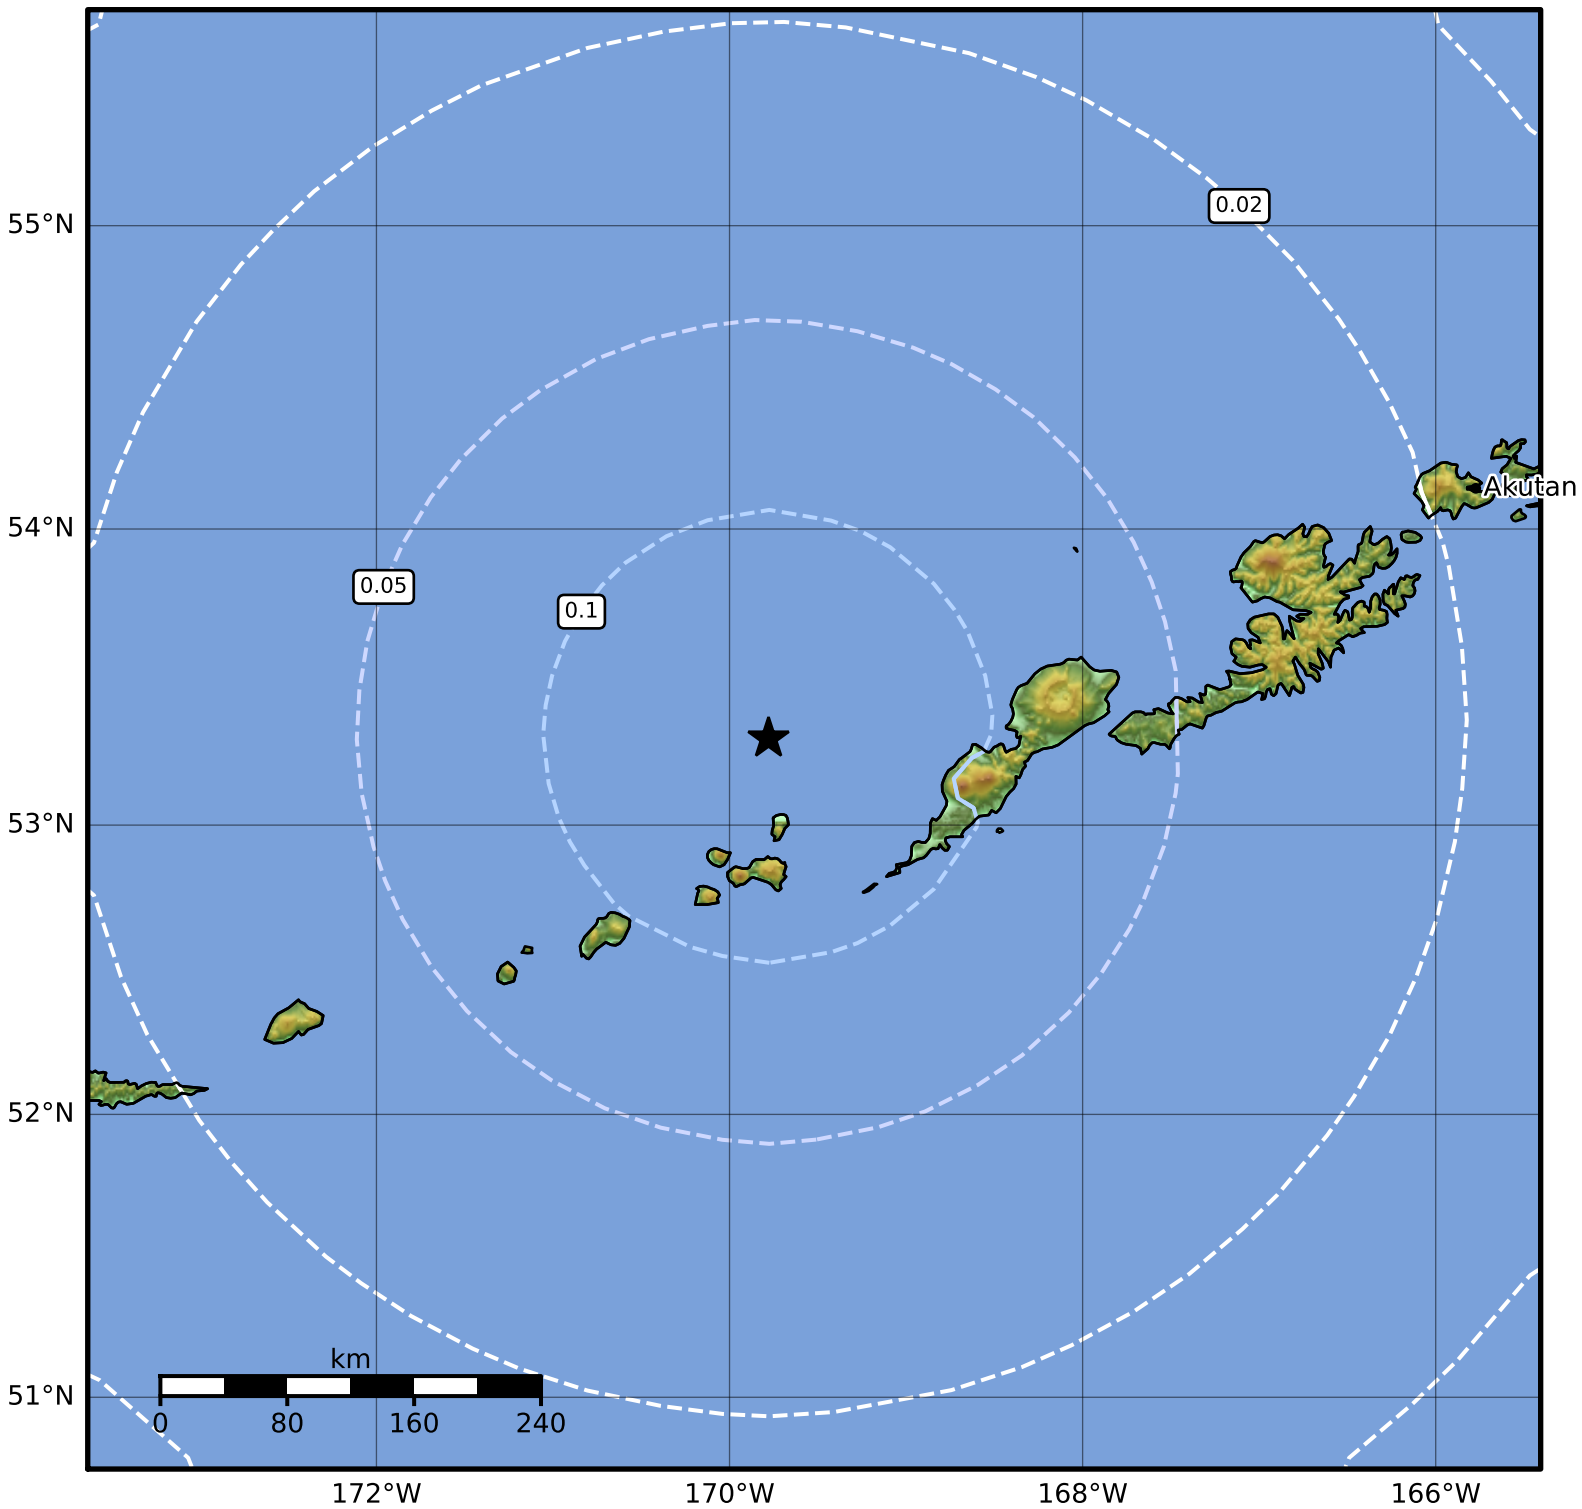

Peak Ground Velocity Map Alaska Earthquake Center  
ShakeMap: 73 km (45 miles) WNW of Nikolski  
May 13, 2023 20:19:48 UTC M5.0 N53.30 W169.78 Depth: 98.5km ID:ak02364ai07q

Scale based on Worden et al. (2012)

△ Seismic Instrument ○ Reported Intensity

★ Epicenter

Version 1: Processed 2023-05-15T16:58:11Z