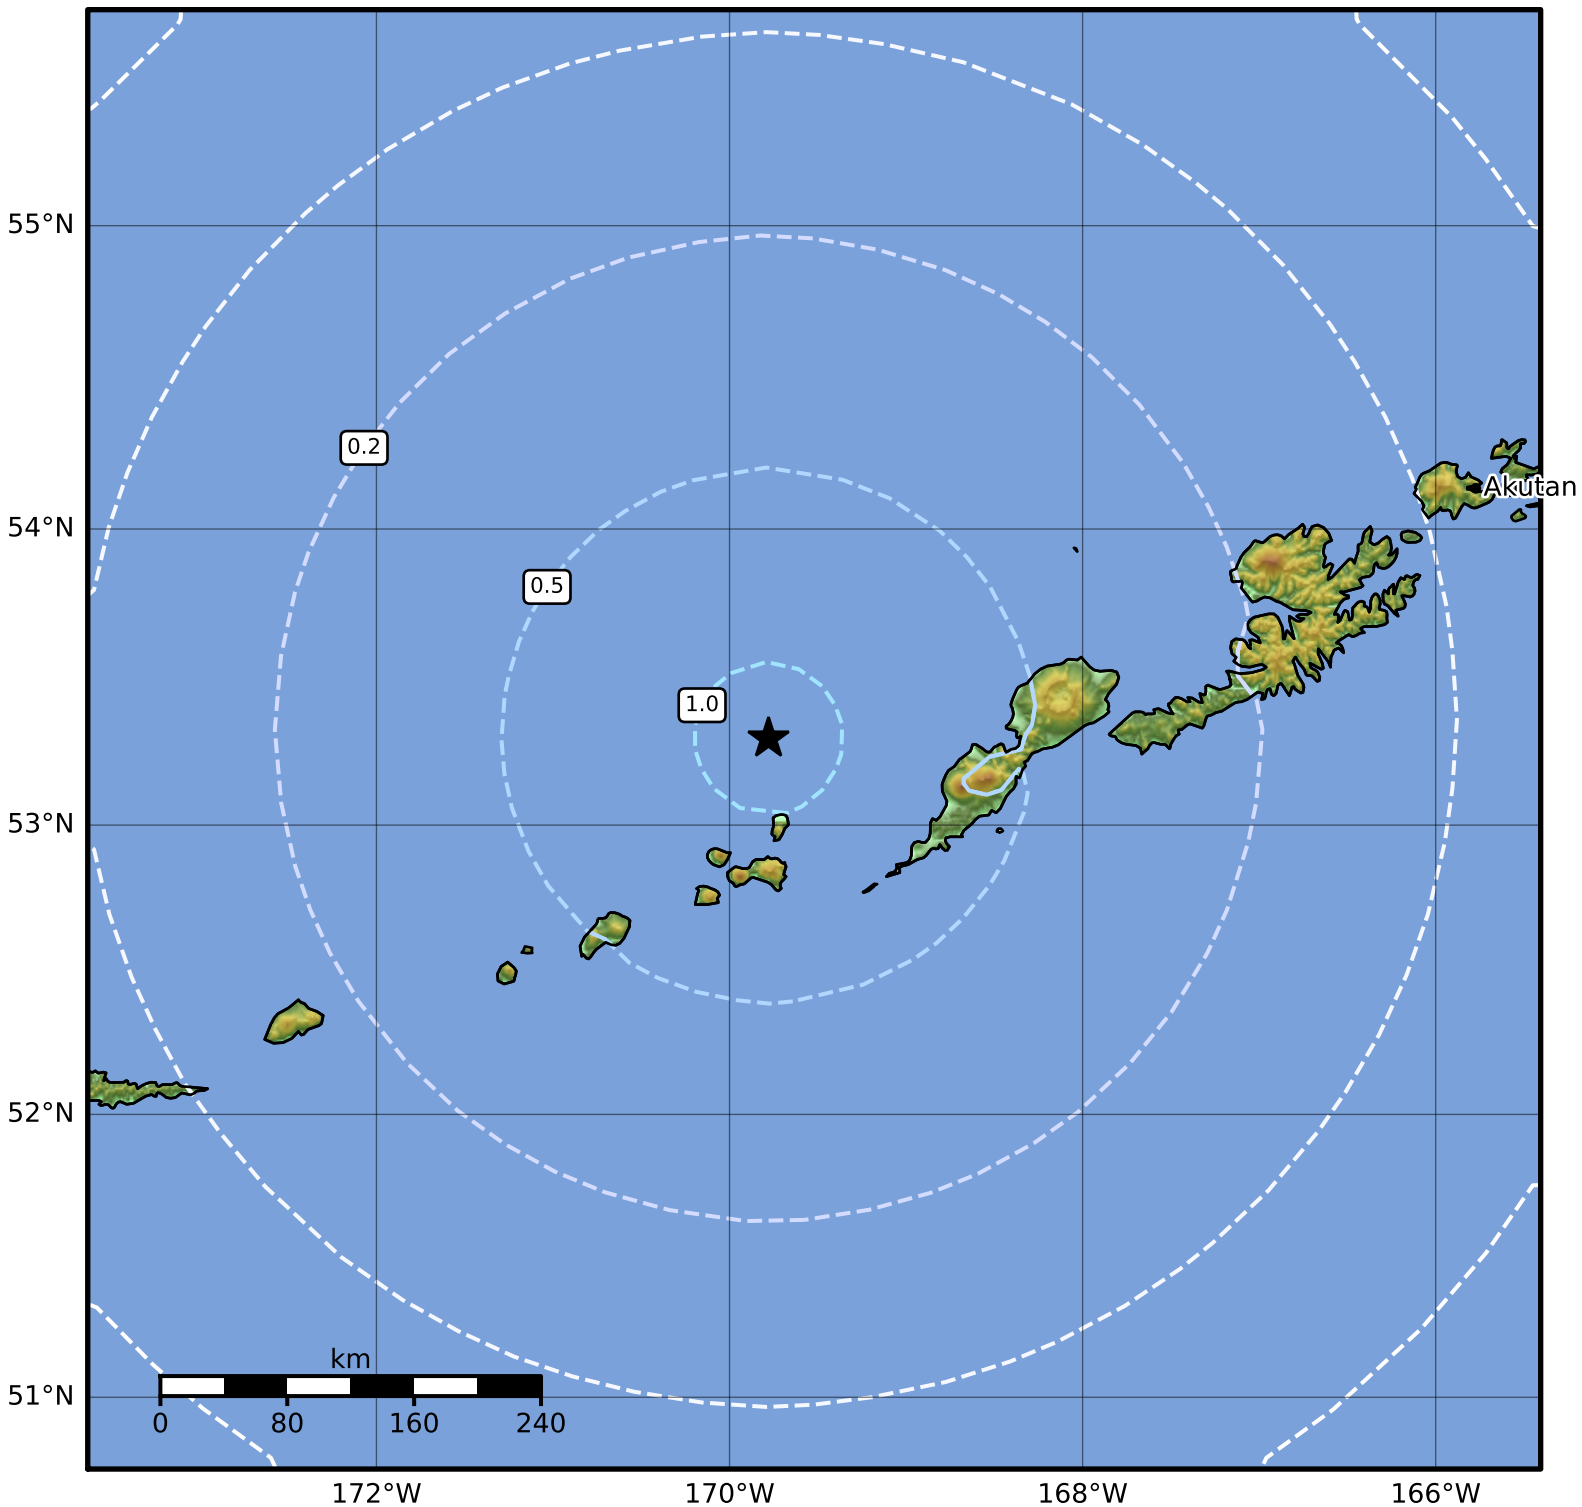

0.3 Second Peak Spectral Acceleration Map Alaska Earthquake Center
ShakeMap: 73 km (45 miles) WNW of Nikolski
May 13, 2023 20:19:48 UTC M5.0 N53.30 W169.78 Depth: 98.5km ID:ak02364ai07q

SA(0.3) (%g)	0.1	0.2	0.5	1	2	5	10	20	50	100	200
---------------------	------------	------------	------------	----------	----------	----------	-----------	-----------	-----------	------------	------------

Scale based on Worden et al. (2012)

△ Seismic Instrument ○ Reported Intensity

★ Epicenter

Version 1: Processed 2023-05-15T16:58:11Z