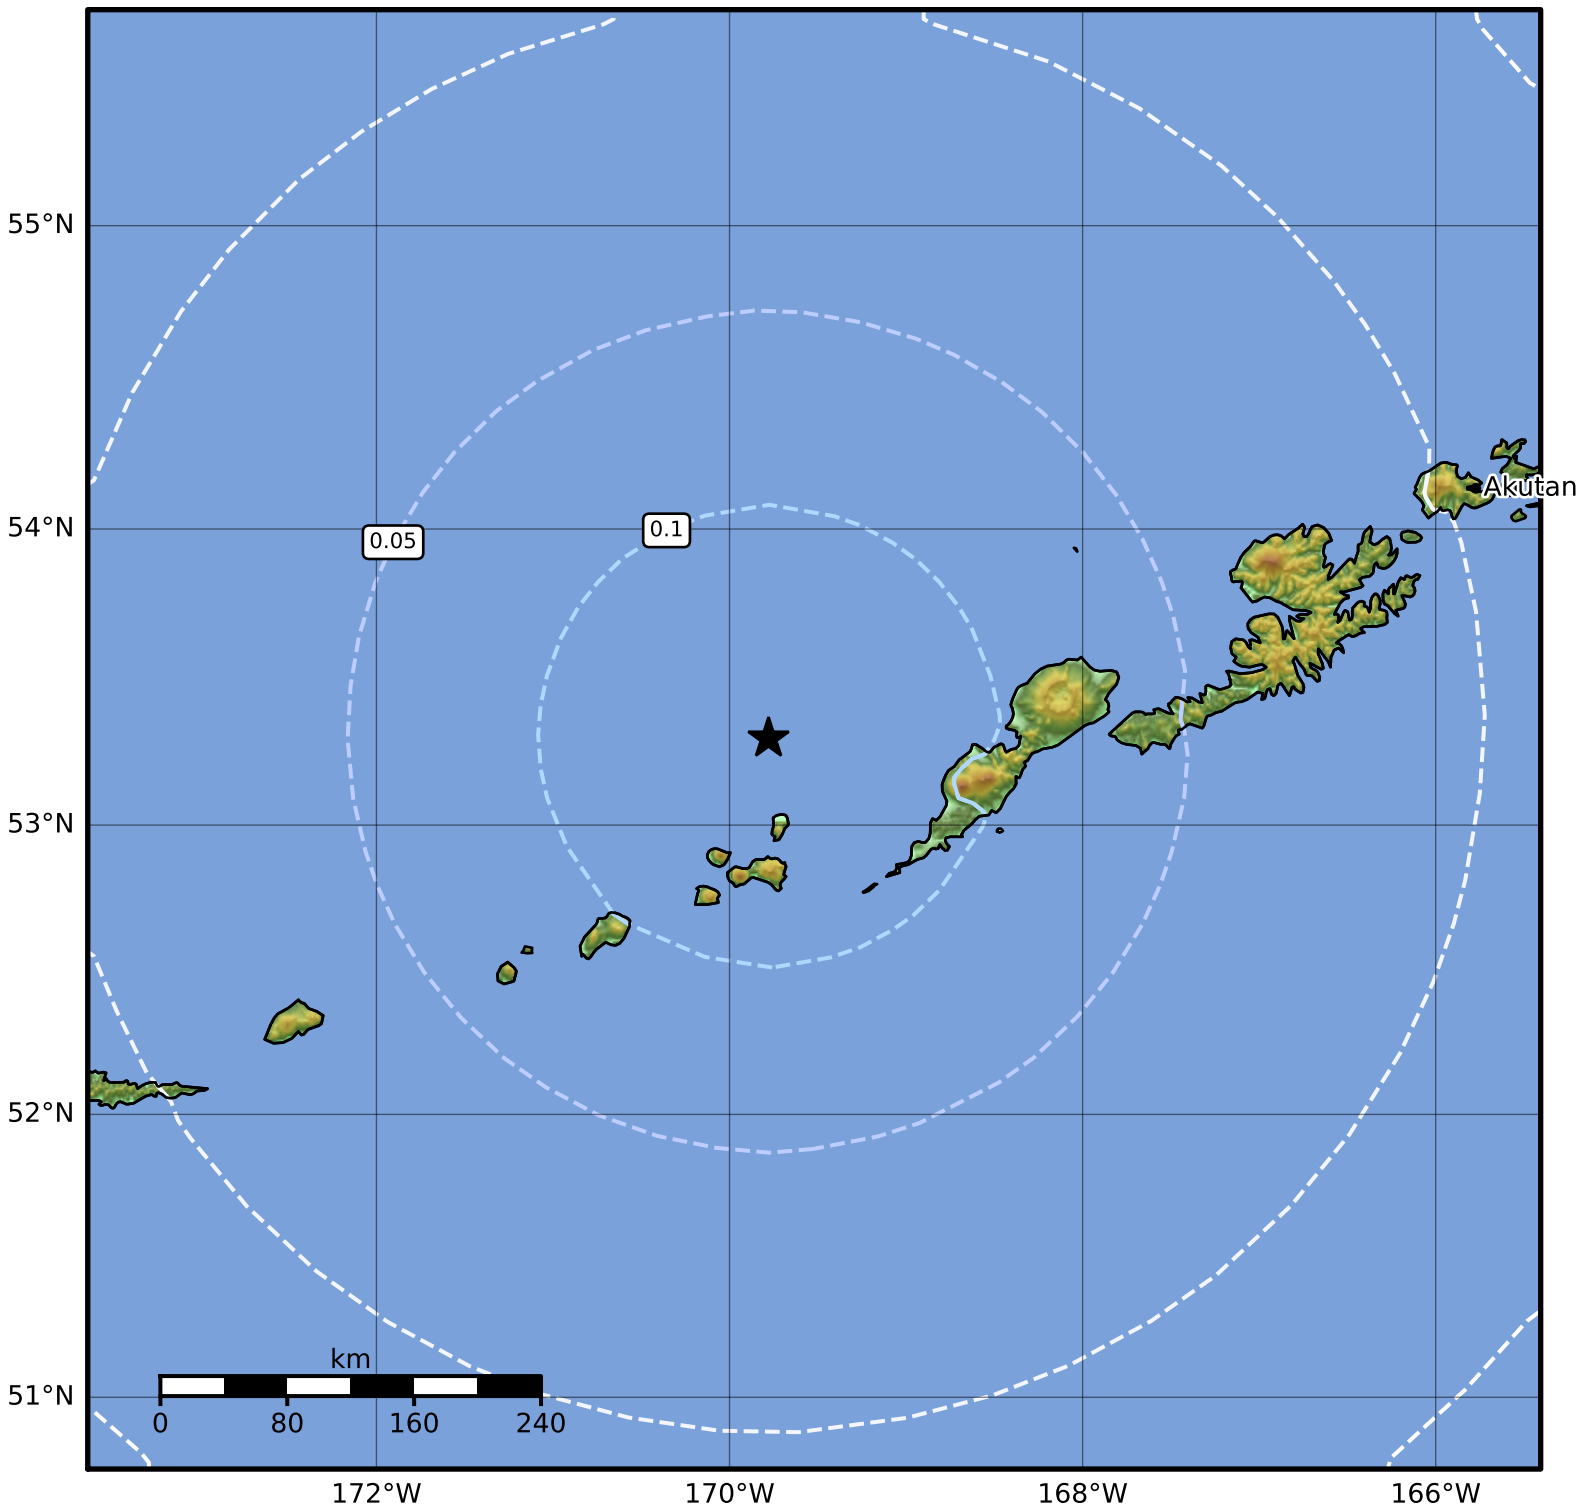

1.0 Second Peak Spectral Acceleration Map Alaska Earthquake Center  
ShakeMap: 73 km (45 miles) WNW of Nikolski  
May 13, 2023 20:19:48 UTC M5.0 N53.30 W169.78 Depth: 98.5km ID:ak02364ai07q

Scale based on Worden et al. (2012)

△ Seismic Instrument    ○ Reported Intensity

★ Epicenter

Version 1: Processed 2023-05-15T16:58:11Z