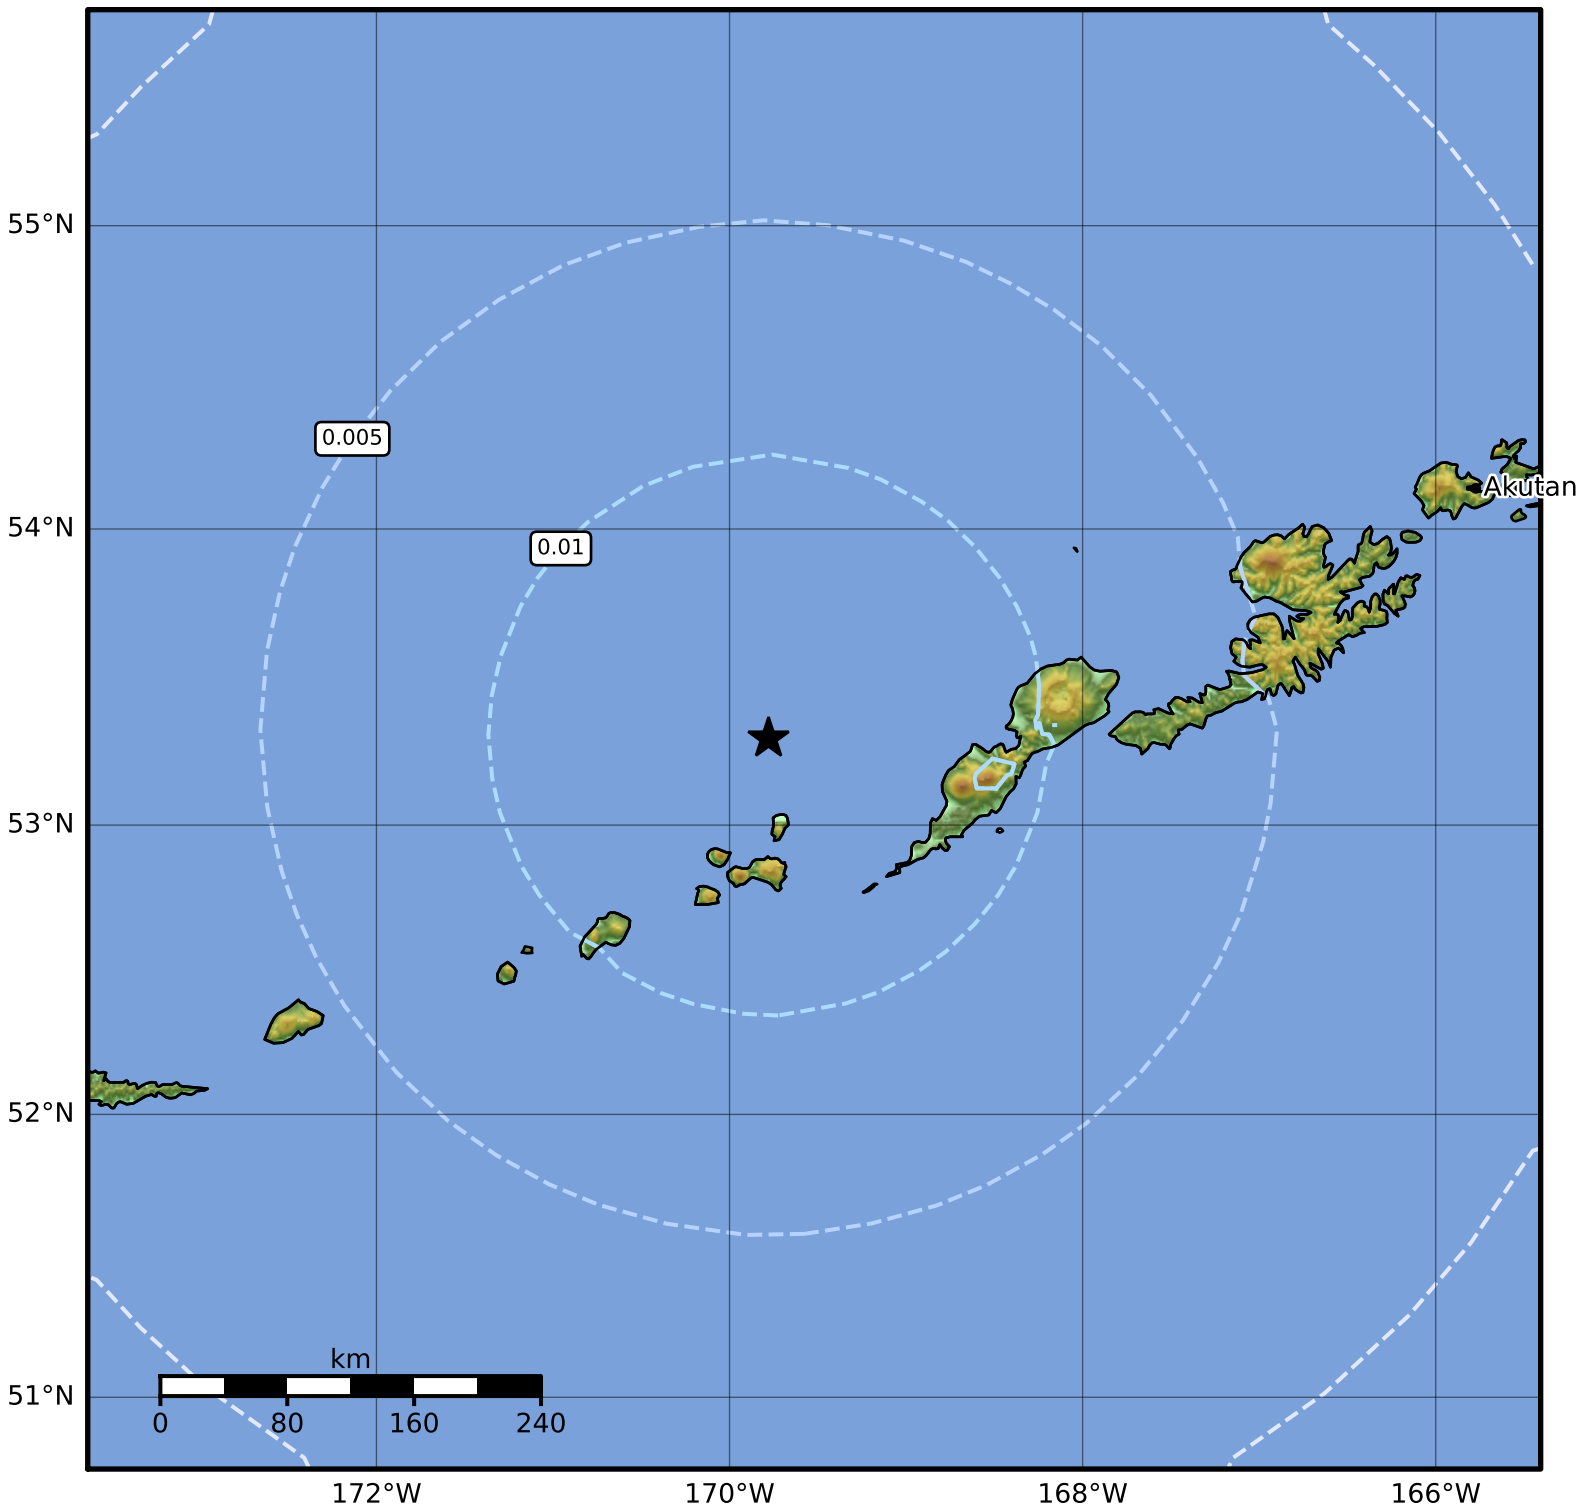

3.0 Second Peak Spectral Acceleration Map Alaska Earthquake Center
ShakeMap: 73 km (45 miles) WNW of Nikolski
May 13, 2023 20:19:48 UTC M5.0 N53.30 W169.78 Depth: 98.5km ID:ak02364ai07q

Scale based on Worden et al. (2012)

△ Seismic Instrument ○ Reported Intensity

★ Epicenter

Version 1: Processed 2023-05-15T16:58:11Z