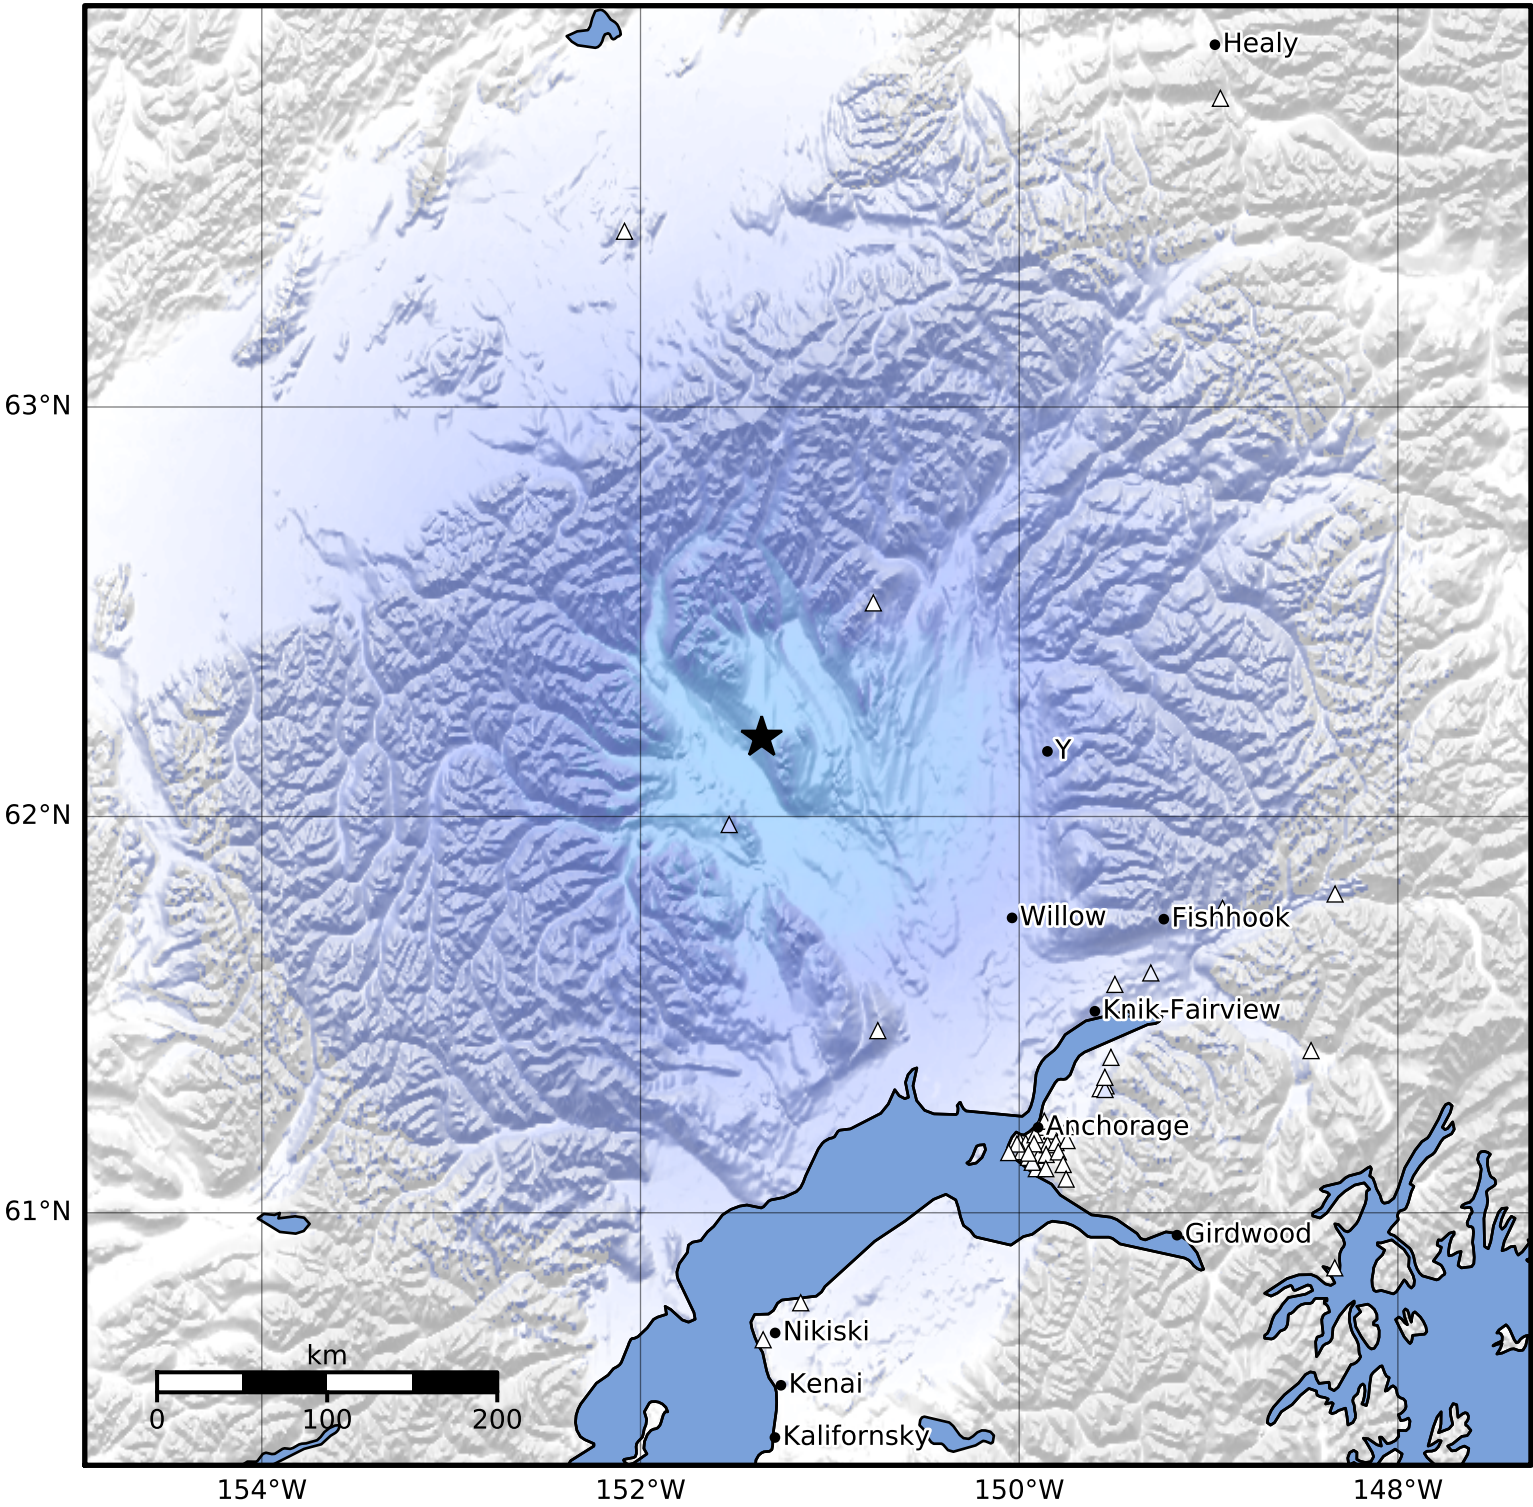

Macroseismic Intensity Map Alaska Earthquake Center
 ShakeMap: 28 km (17 miles) NNW of Skwentna
 May 15, 2023 10:41:18 UTC M3.5 N62.20 W151.36 Depth: 78.2km ID:ak02367fr0p6

SHAKING	Not felt	Weak	Light	Moderate	Strong	Very strong	Severe	Violent	Extreme
DAMAGE	None	None	None	Very light	Light	Moderate	Moderate/heavy	Heavy	Very heavy
PGA(%g)	<0.0464	0.297	2.76	6.2	11.5	21.5	40.1	74.7	>139
PGV(cm/s)	<0.0215	0.135	1.41	4.65	9.64	20	41.4	85.8	>178
INTENSITY	I	II-III	IV	V	VI	VII	VIII	IX	X+

Scale based on Worden et al. (2012)

Version 2: Processed 2023-05-15T11:19:36Z

△ Seismic Instrument ○ Reported Intensity

★ Epicenter