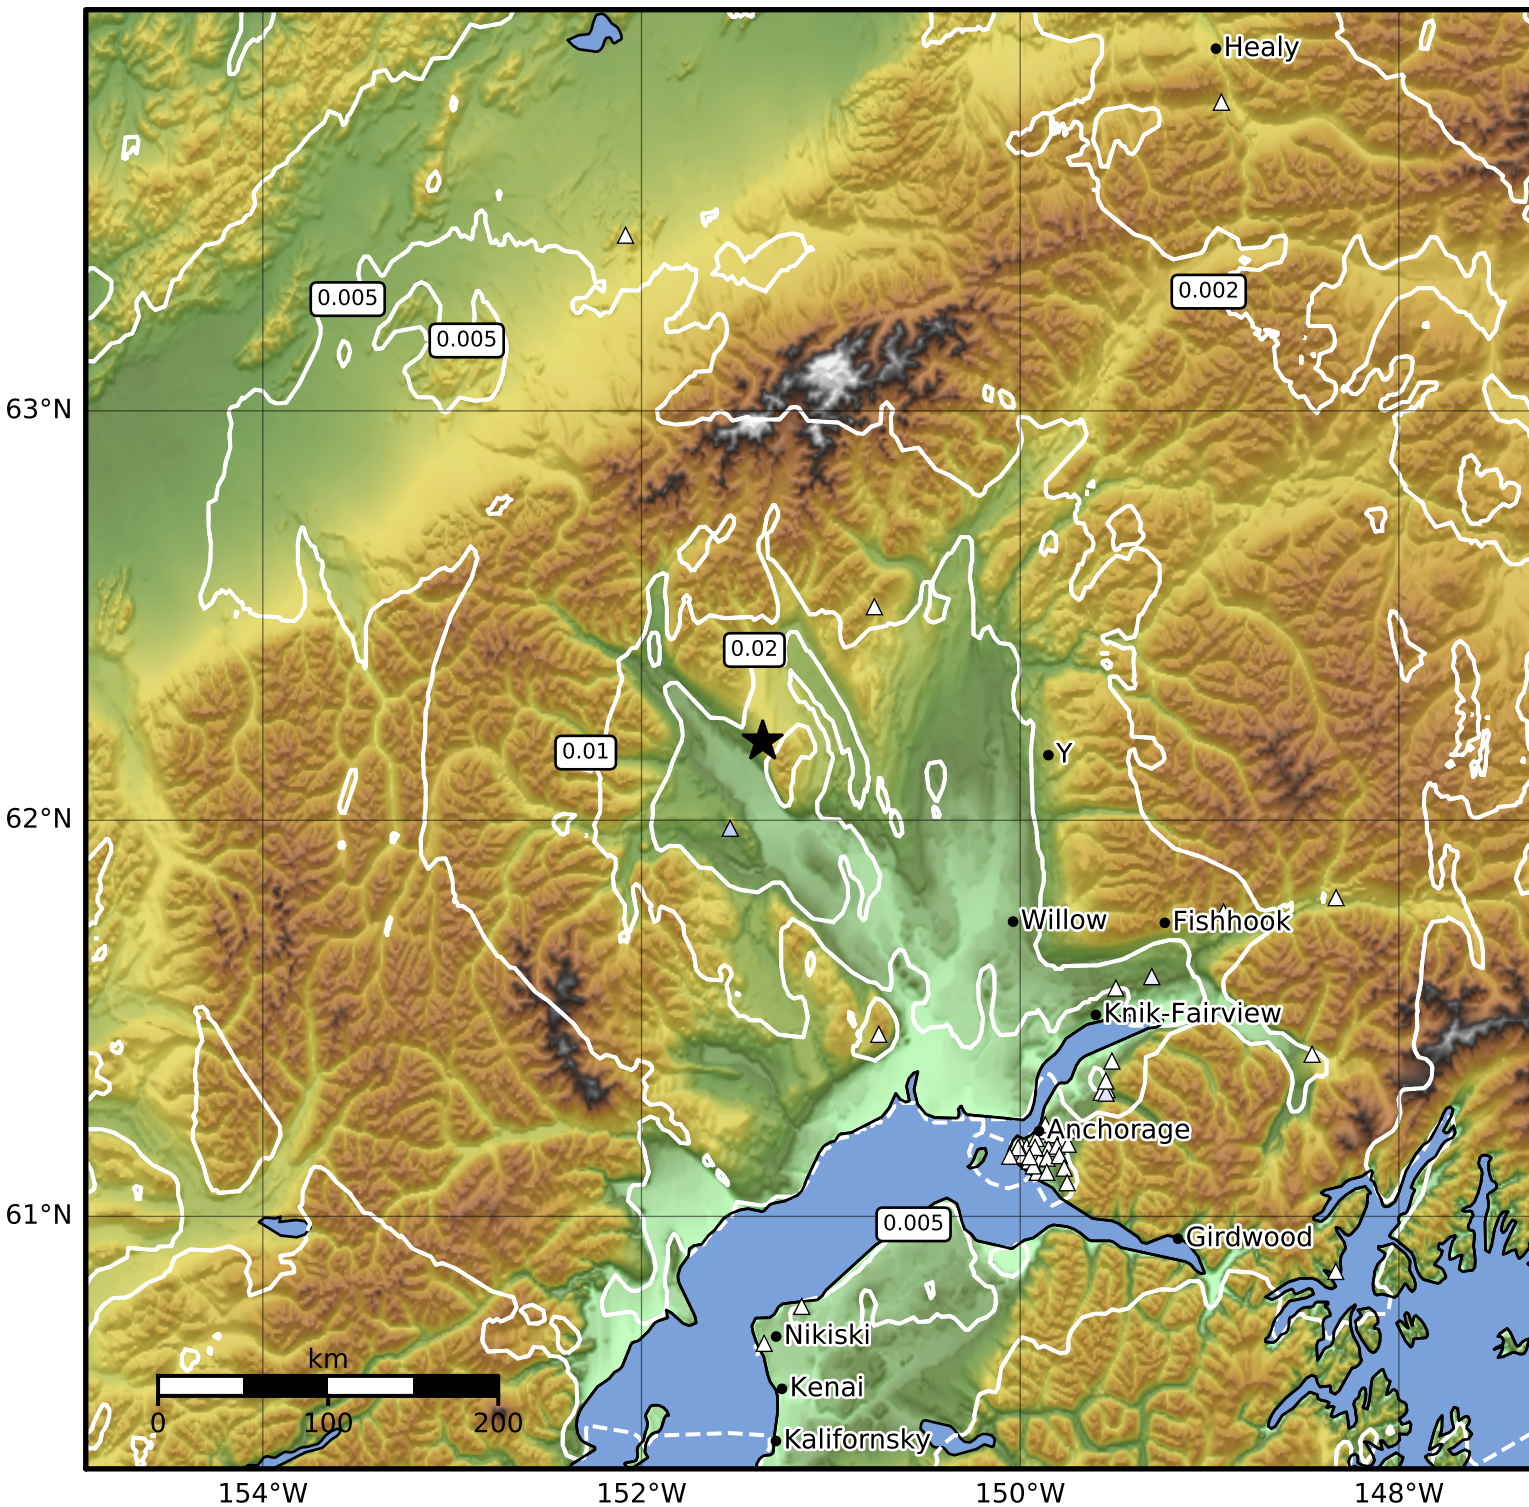

Peak Ground Velocity Map Alaska Earthquake Center
 ShakeMap: 28 km (17 miles) NNW of Skwentna
 May 15, 2023 10:41:18 UTC M3.5 N62.20 W151.36 Depth: 78.2km ID:ak02367fr0p6

PGV (cm/s)	0.1	0.2	0.5	1	2	5	10	20	50	100	200
------------	-----	-----	-----	---	---	---	----	----	----	-----	-----

Scale based on Worden et al. (2012)

Version 2: Processed 2023-05-15T11:19:36Z

△ Seismic Instrument ○ Reported Intensity

★ Epicenter