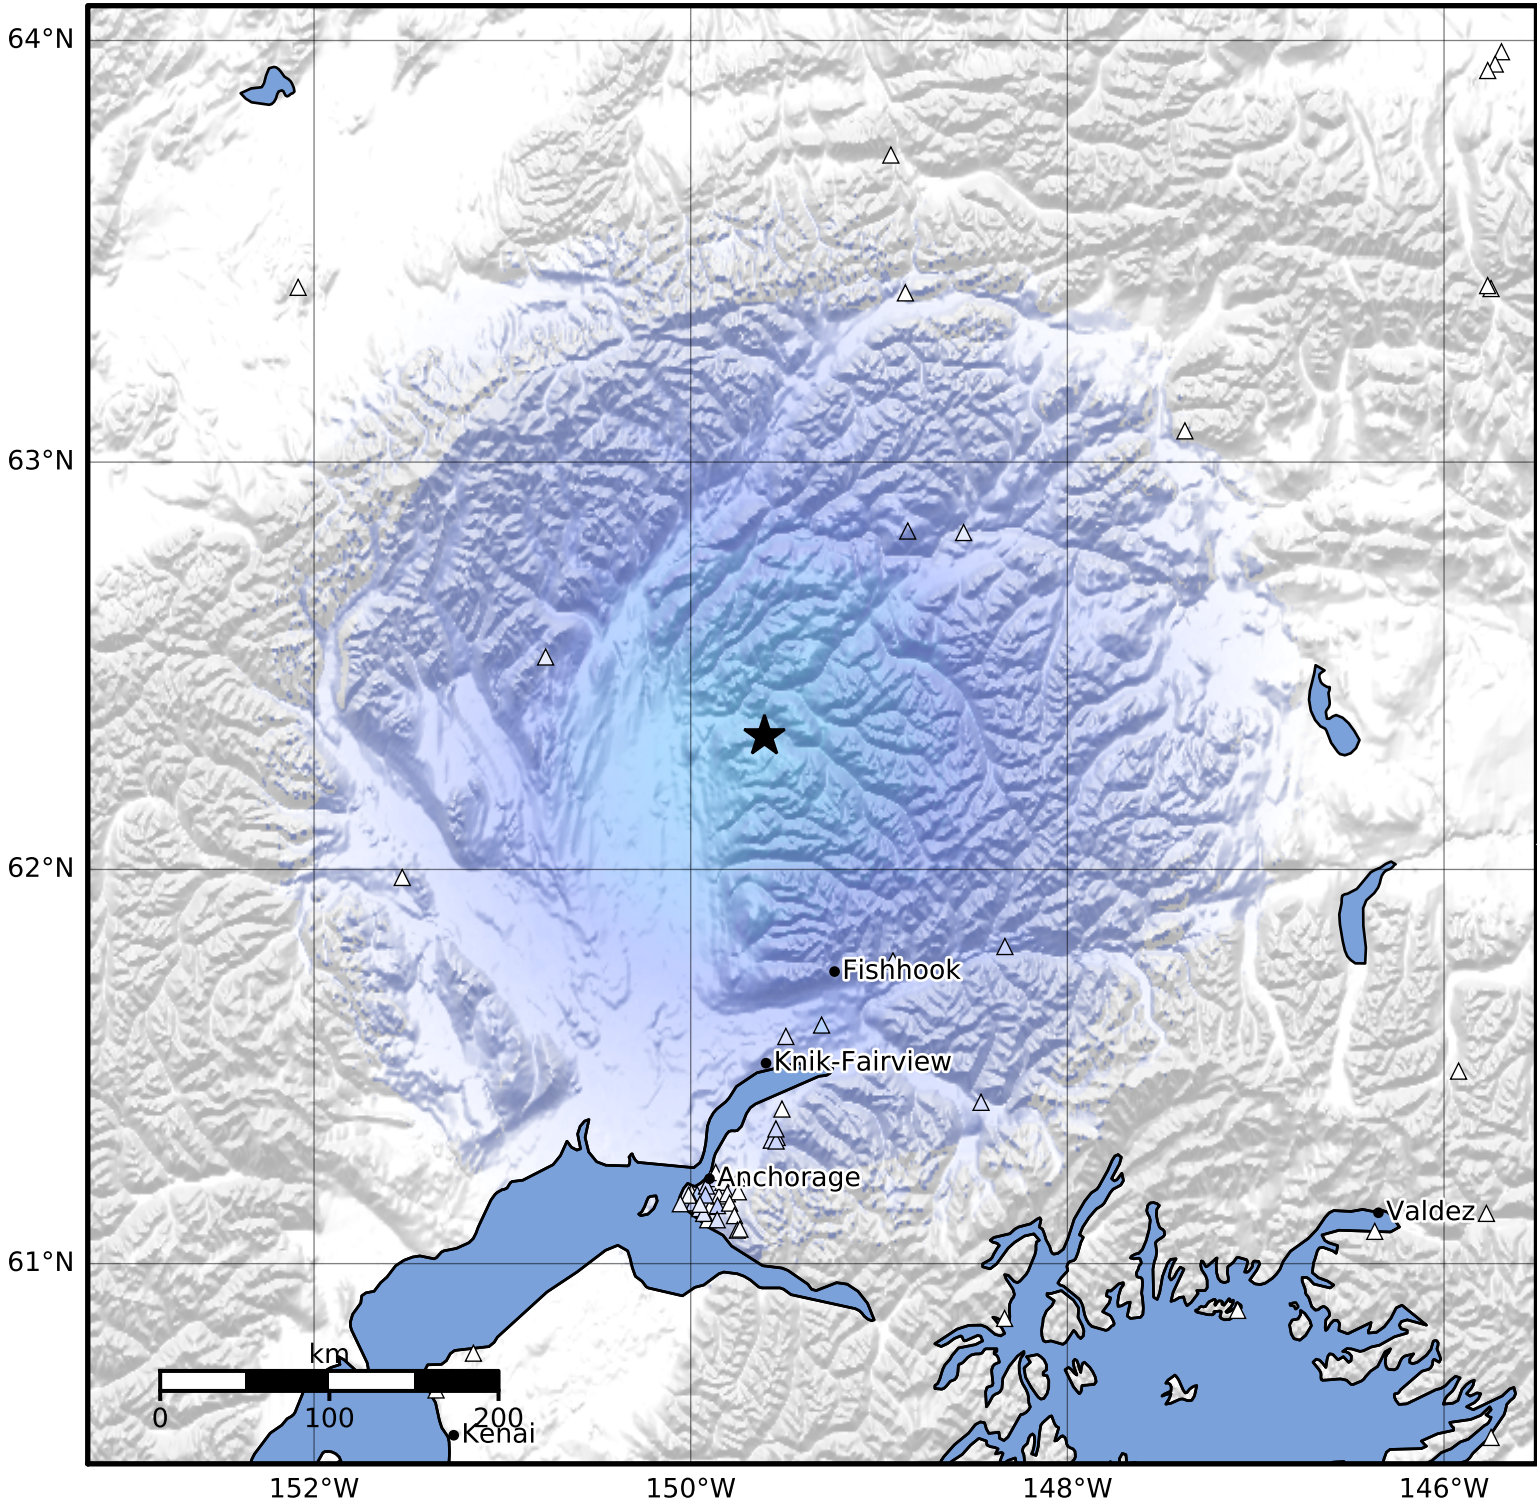

Macroseismic Intensity Map Alaska Earthquake Center  
 ShakeMap: 26 km (16 miles) E of Talkeetna  
 May 16, 2023 17:04:07 UTC M3.8 N62.33 W149.61 Depth: 44.1km ID:ak0236978fur

SHAKING	Not felt	Weak	Light	Moderate	Strong	Very strong	Severe	Violent	Extreme
DAMAGE	None	None	None	Very light	Light	Moderate	Moderate/heavy	Heavy	Very heavy
PGA(%g)	<0.0464	0.297	2.76	6.2	11.5	21.5	40.1	74.7	>139
PGV(cm/s)	<0.0215	0.135	1.41	4.65	9.64	20	41.4	85.8	>178
INTENSITY	<b>I</b>	<b>II-III</b>	<b>IV</b>	<b>V</b>	<b>VI</b>	<b>VII</b>	<b>VIII</b>	<b>IX</b>	<b>X+</b>

Scale based on Worden et al. (2012)

Version 2: Processed 2023-05-16T17:22:34Z

△ Seismic Instrument ○ Reported Intensity

★ Epicenter