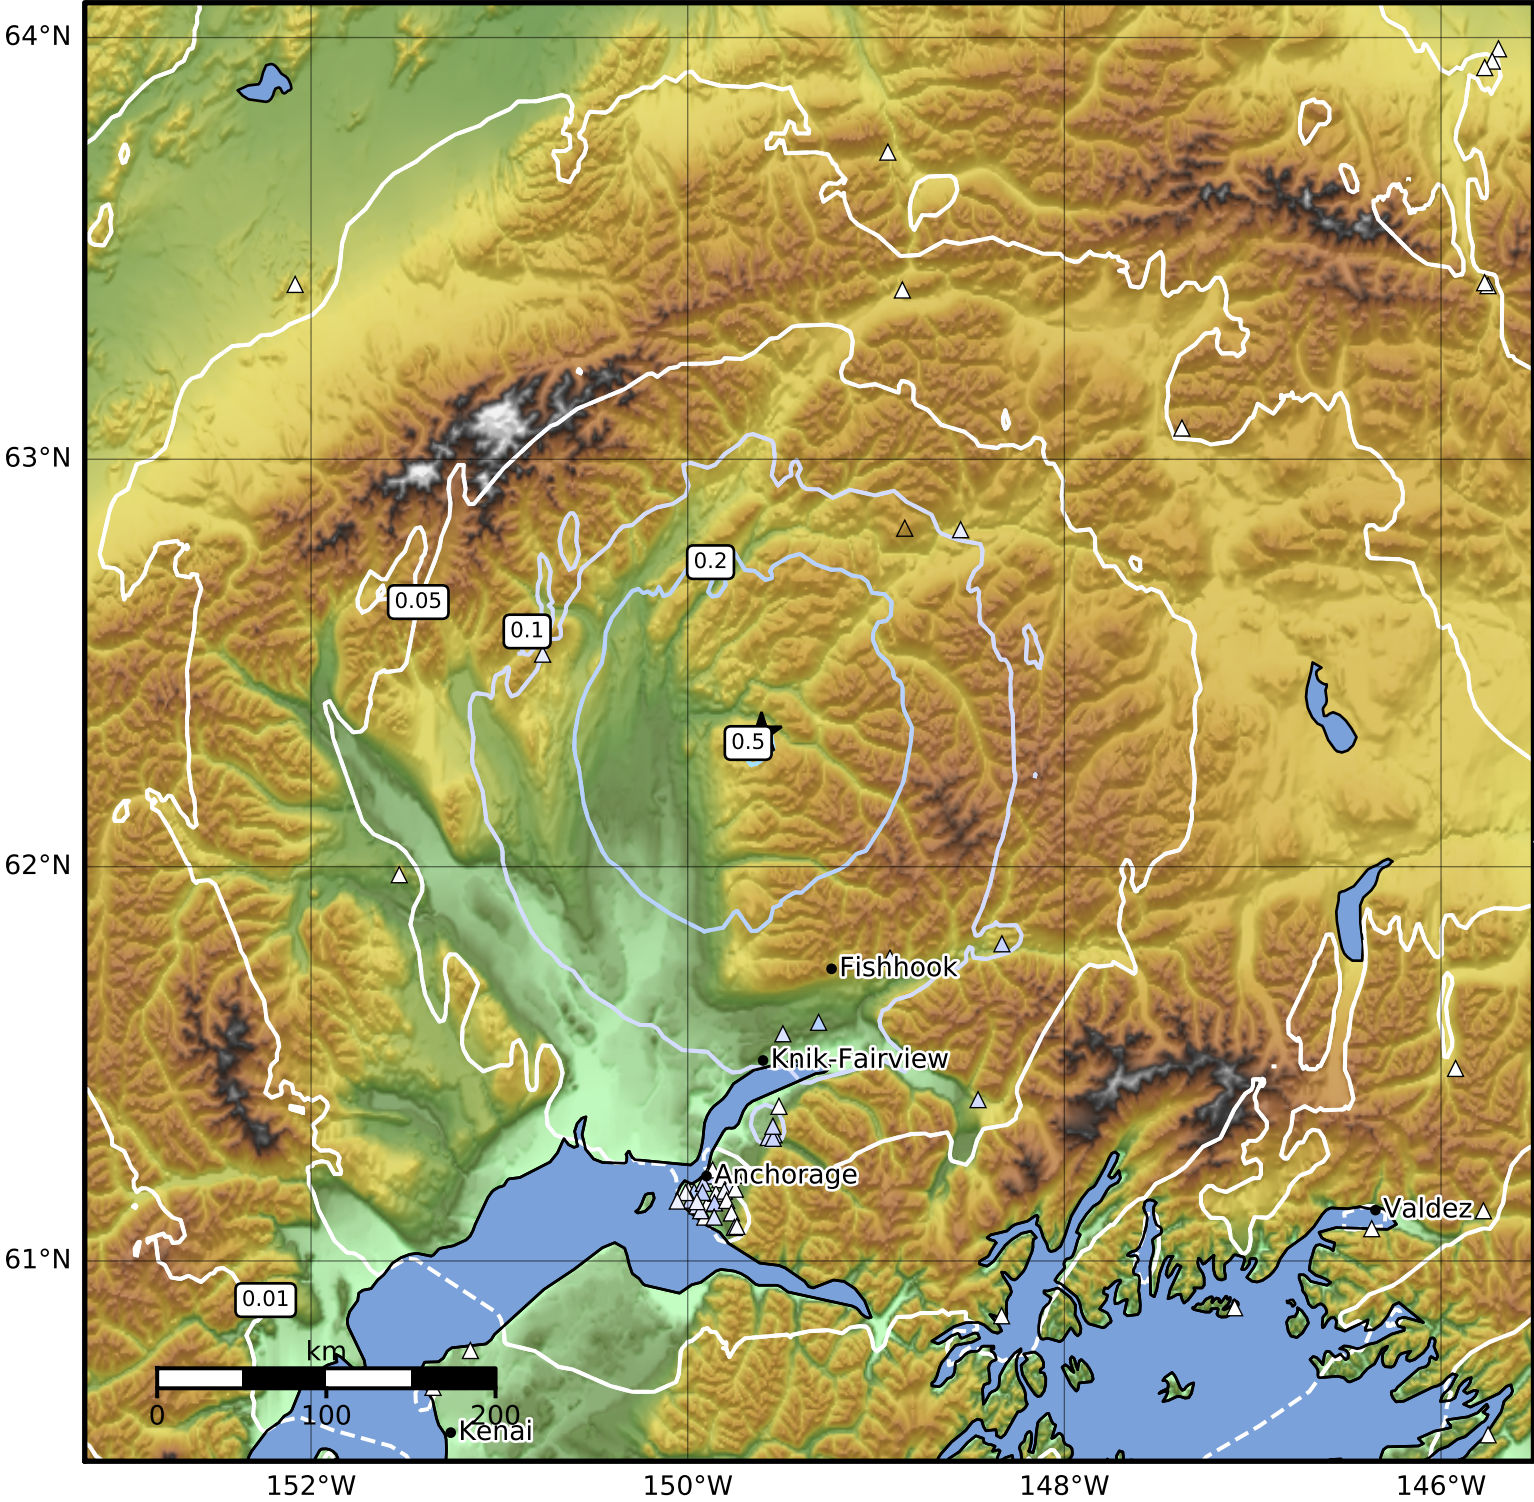

Peak Ground Acceleration Map Alaska Earthquake Center
 ShakeMap: 26 km (16 miles) E of Talkeetna
 May 16, 2023 17:04:07 UTC M3.8 N62.33 W149.61 Depth: 44.1km ID:ak0236978fur

PGA (%g)	0.1	0.2	0.5	1	2	5	10	20	50	100	200
----------	-----	-----	-----	---	---	---	----	----	----	-----	-----

Scale based on Worden et al. (2012)

Version 2: Processed 2023-05-16T17:22:34Z

△ Seismic Instrument ○ Reported Intensity ★ Epicenter