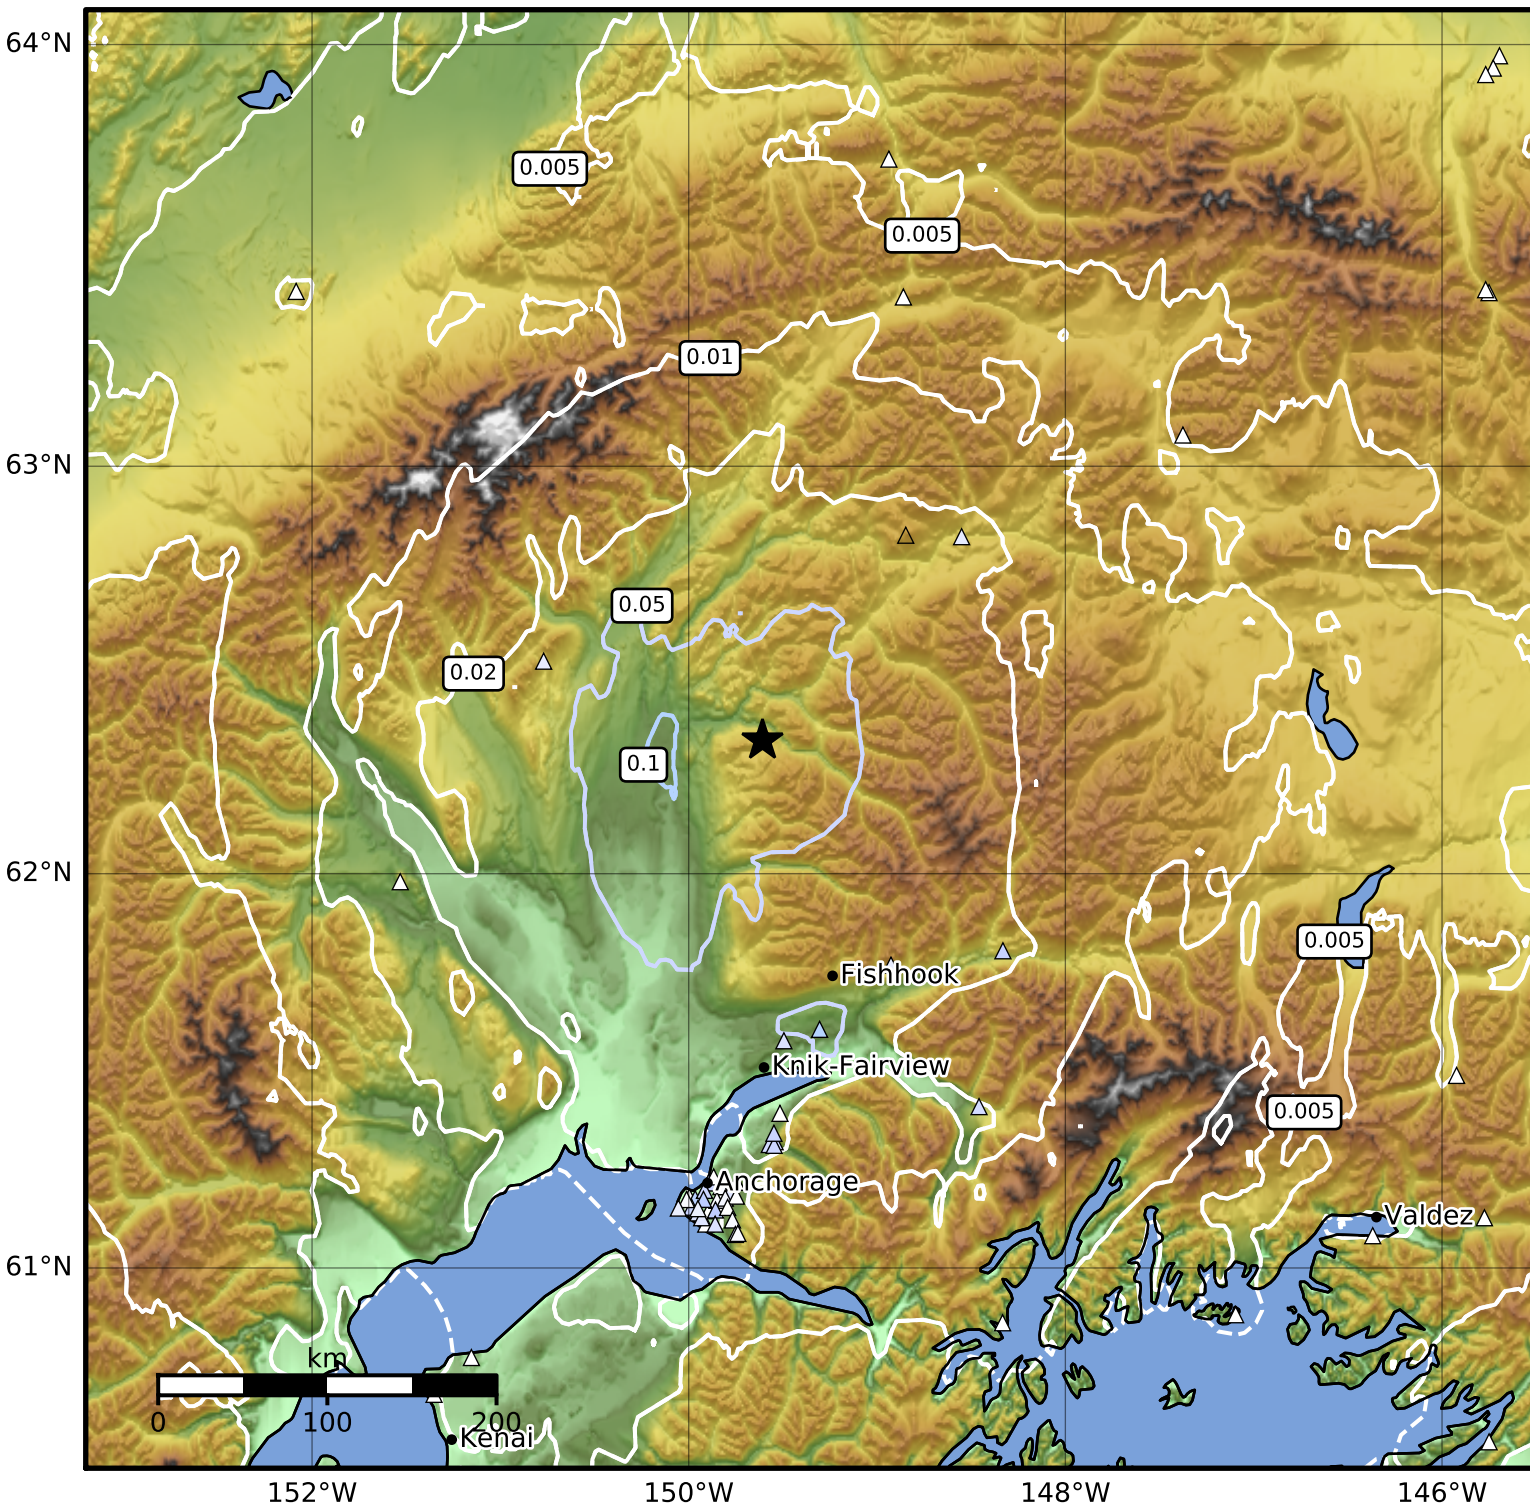

Peak Ground Velocity Map Alaska Earthquake Center  
 ShakeMap: 26 km (16 miles) E of Talkeetna  
 May 16, 2023 17:04:07 UTC M3.8 N62.33 W149.61 Depth: 44.1km ID:ak0236978fur

| PGV (cm/s) | 0.1 | 0.2 | 0.5 | 1 | 2 | 5 | 10 | 20 | 50 | 100 | 200 |
|------------|-----|-----|-----|---|---|---|----|----|----|-----|-----|
|------------|-----|-----|-----|---|---|---|----|----|----|-----|-----|

Scale based on Worden et al. (2012)

Version 2: Processed 2023-05-16T17:22:34Z

△ Seismic Instrument ○ Reported Intensity

★ Epicenter