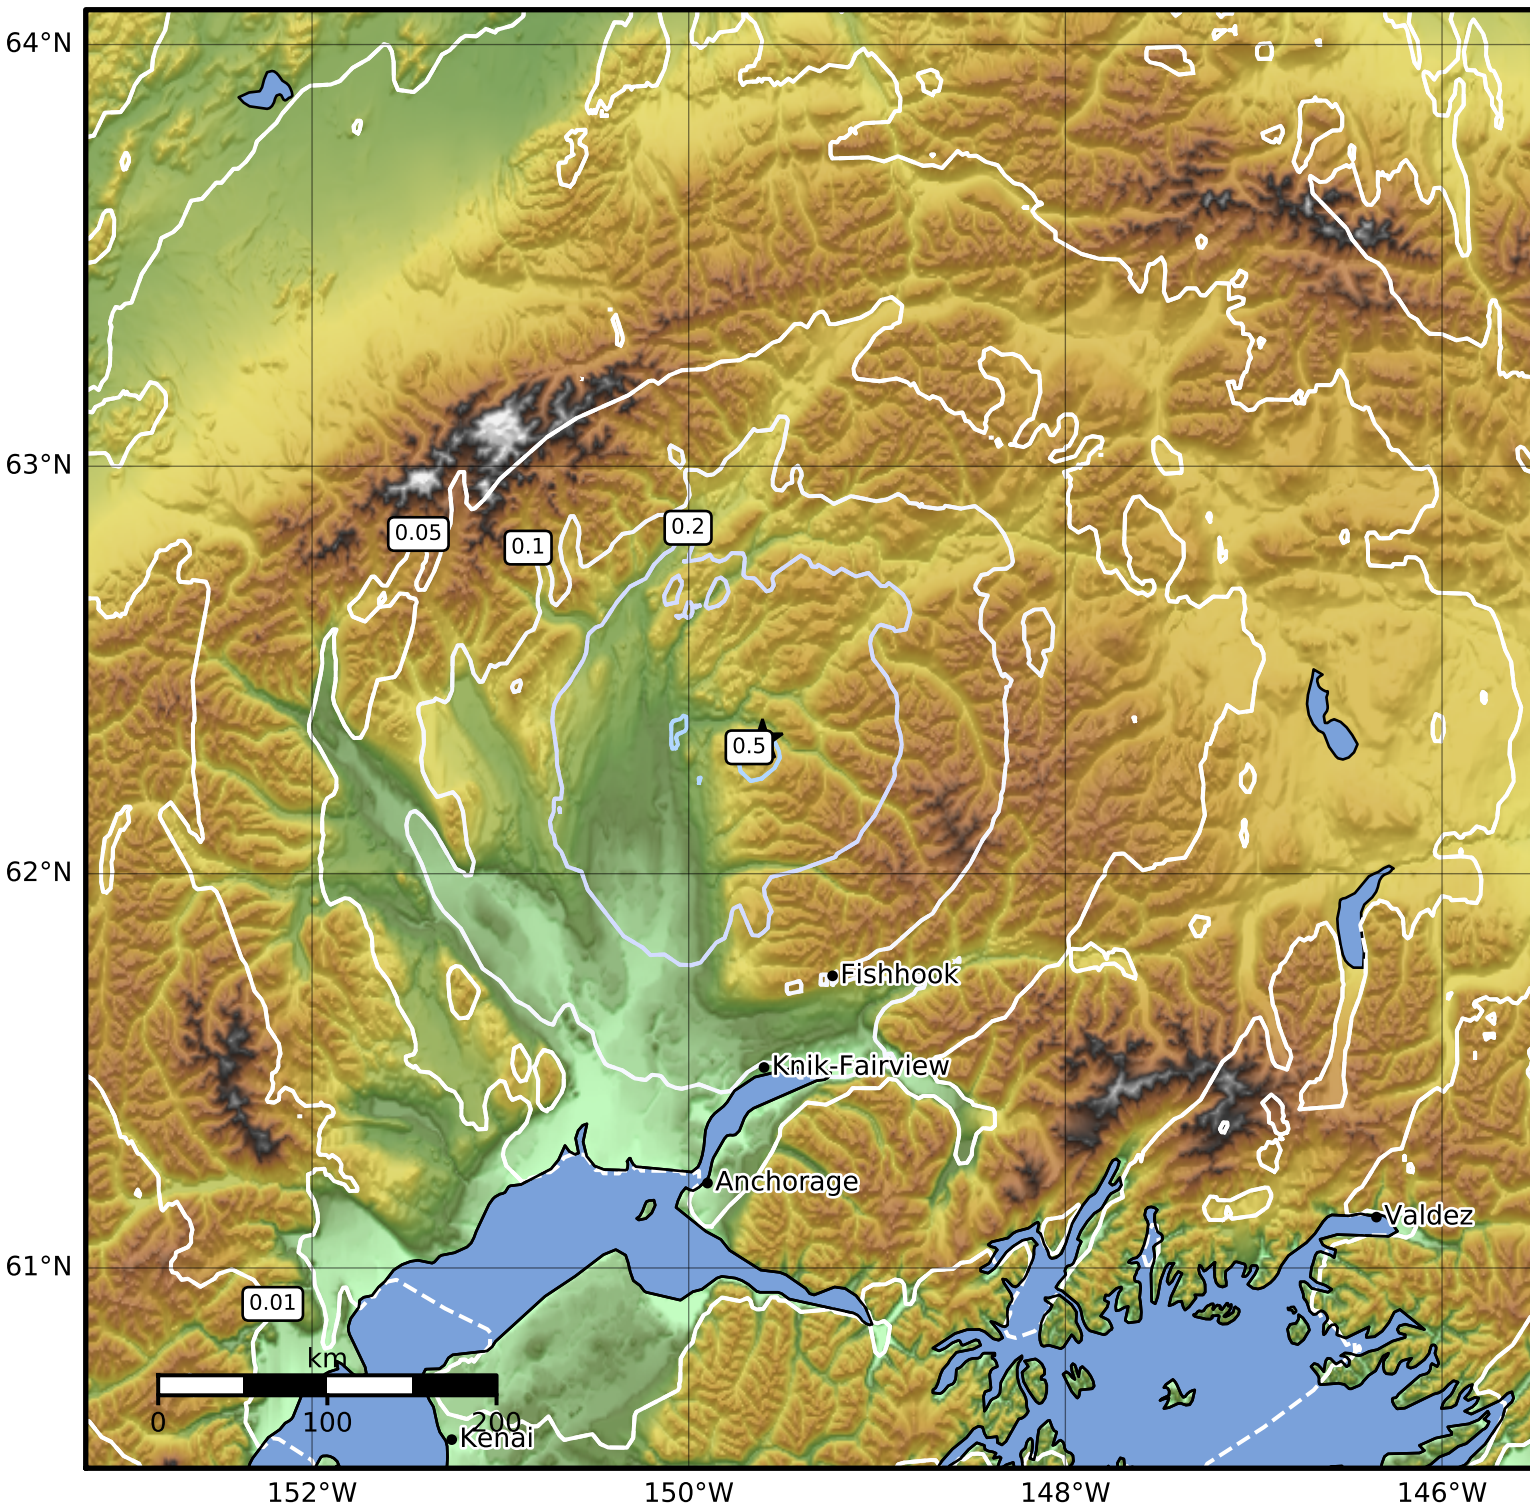

0.3 Second Peak Spectral Acceleration Map Alaska Earthquake Center
 ShakeMap: 26 km (16 miles) E of Talkeetna
 May 16, 2023 17:04:07 UTC M3.8 N62.33 W149.61 Depth: 44.1km ID:ak0236978fur

SA(0.3) (%g)	0.1	0.2	0.5	1	2	5	10	20	50	100	200
---------------------	------------	------------	------------	----------	----------	----------	-----------	-----------	-----------	------------	------------

Scale based on Worden et al. (2012)

Version 2: Processed 2023-05-16T17:22:34Z

△ Seismic Instrument ○ Reported Intensity

★ Epicenter