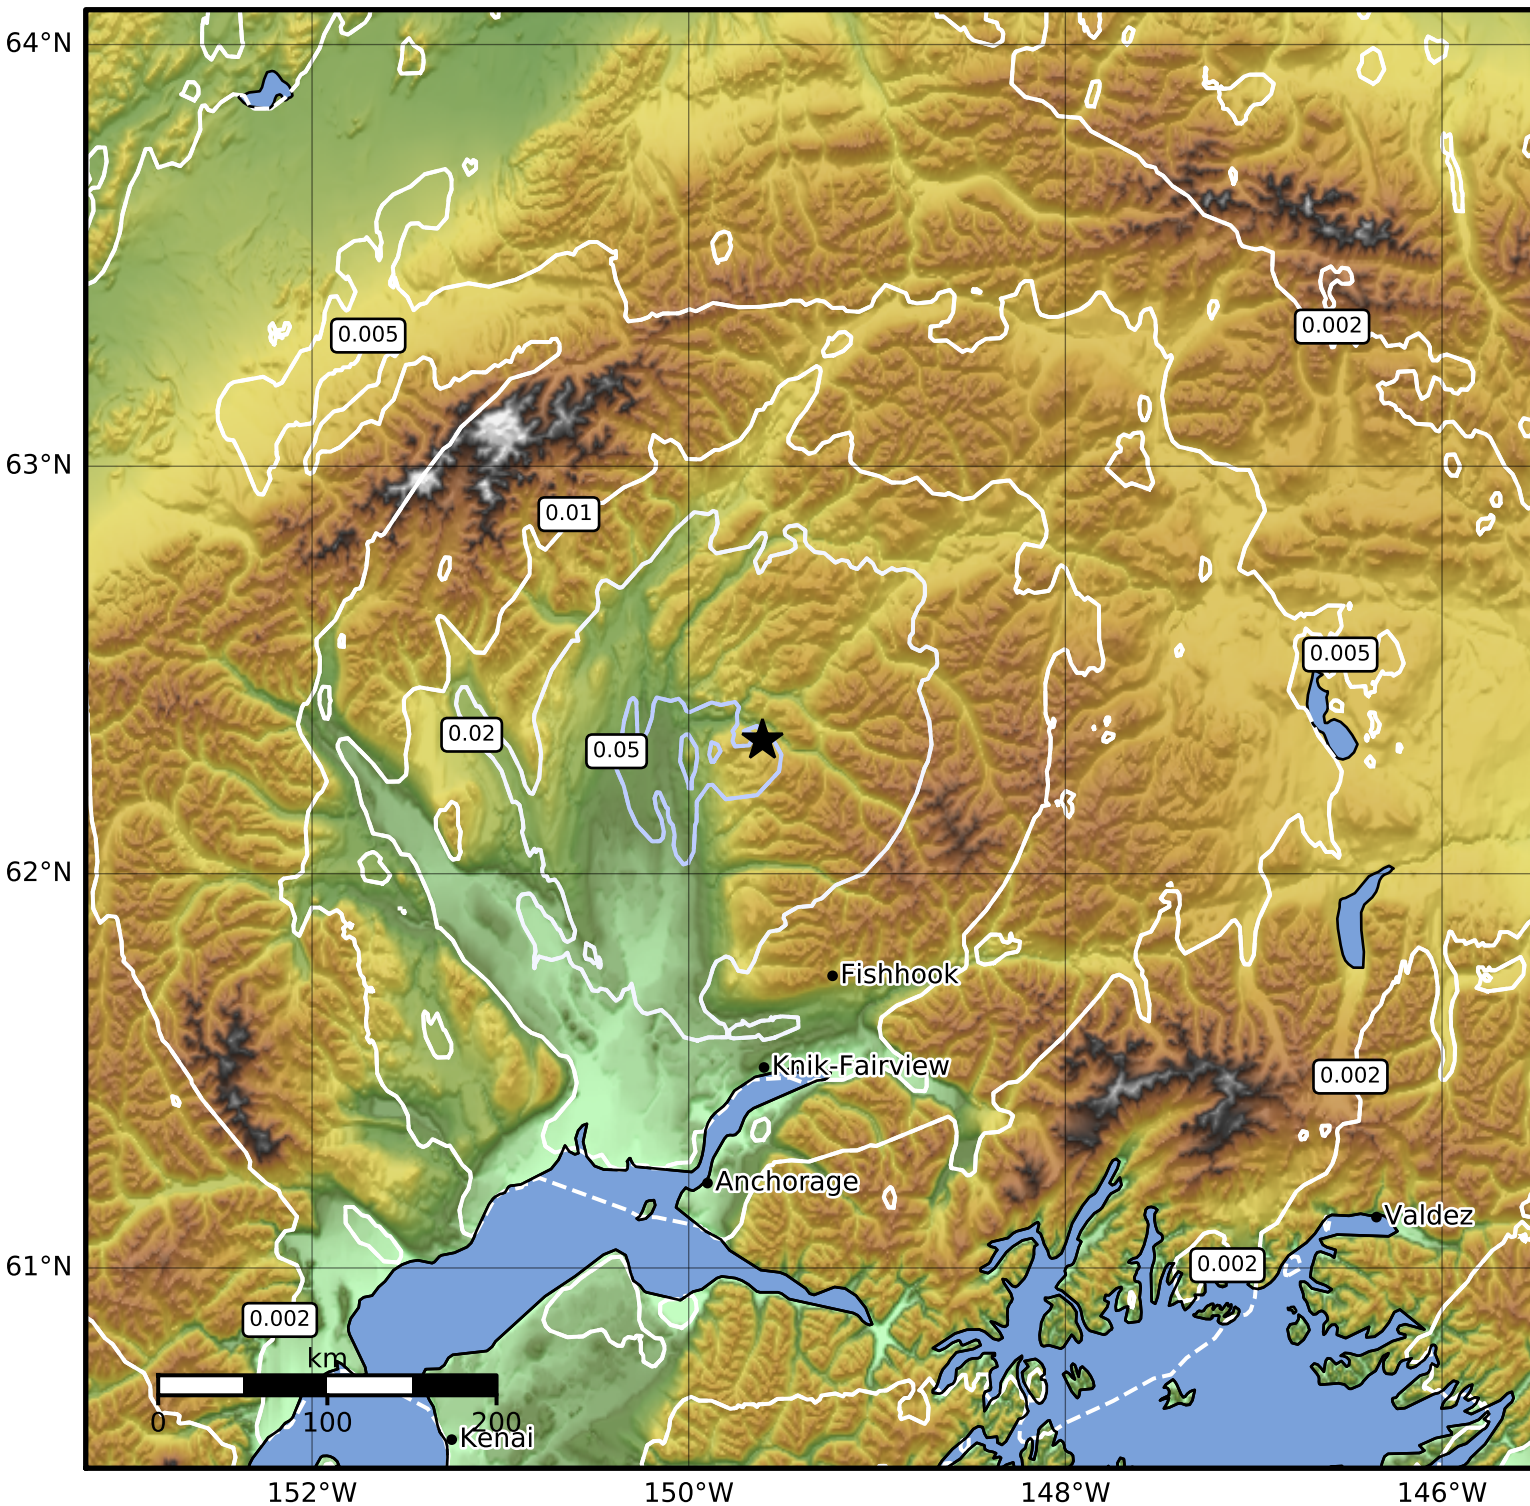

1.0 Second Peak Spectral Acceleration Map Alaska Earthquake Center
 ShakeMap: 26 km (16 miles) E of Talkeetna
 May 16, 2023 17:04:07 UTC M3.8 N62.33 W149.61 Depth: 44.1km ID:ak0236978fur

SA(1.0) (%g)	0.1	0.2	0.5	1	2	5	10	20	50	100	200
--------------	-----	-----	-----	---	---	---	----	----	----	-----	-----

Scale based on Worden et al. (2012)

Version 2: Processed 2023-05-16T17:22:34Z

△ Seismic Instrument ○ Reported Intensity

★ Epicenter